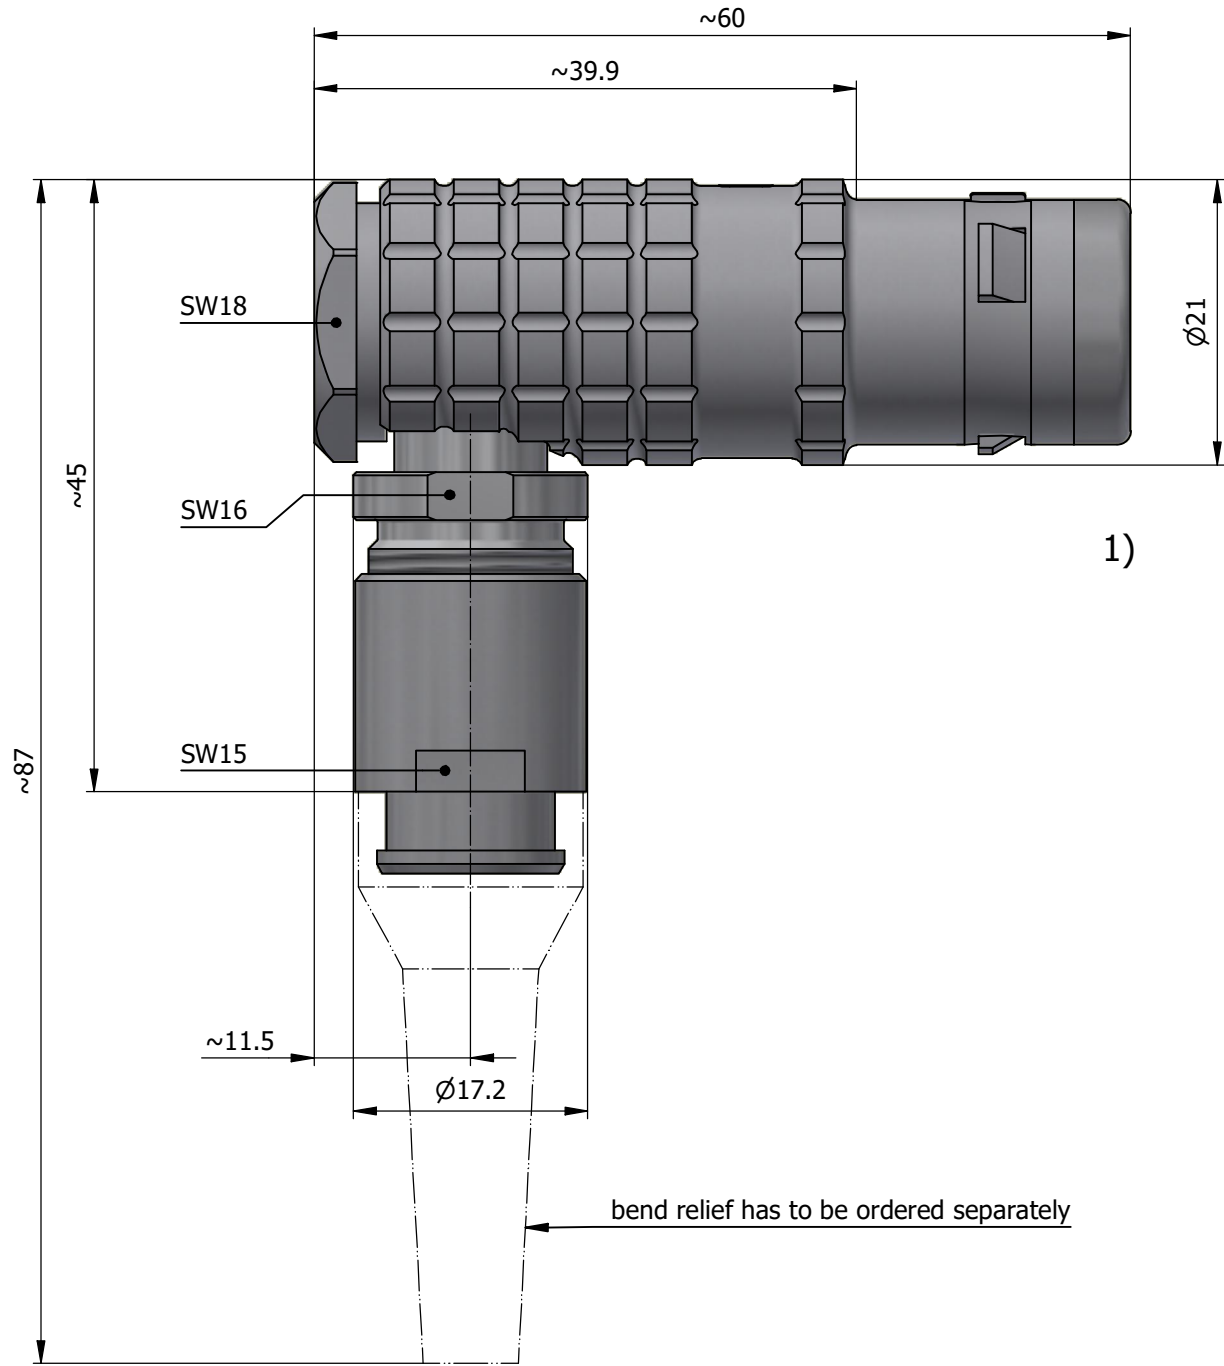

All dimensions are in millimeters (mm)

Alignment Key
Front View

Insert Configuration
Rear View

Note:

1) This picture is generic and for illustrative purposes only, and may show different keying, materials, colour, finish, and contact configuration. Minor shape or feature variations to actual item may be present.

All additional information are documented on the datasheet (See below link or QR Code)
www.lemo.com/pdf/FHG.3K.308.CLAC80Z.pdf

Model	Alignment Key	Series	Insert Config.	Housing	Insulator	Contact	Collet Type	Cable Ø	Variant
FHG	.3K	.308	.CLAC80Z						

CD

Drawn	17.12.2024	MARI/MARI
Checked	17.12.2024	MARI
Modified	00	17.12.2024/MARI
DO NOT SCALE DRAWING		

FHG.3K.308.CLAC80Z