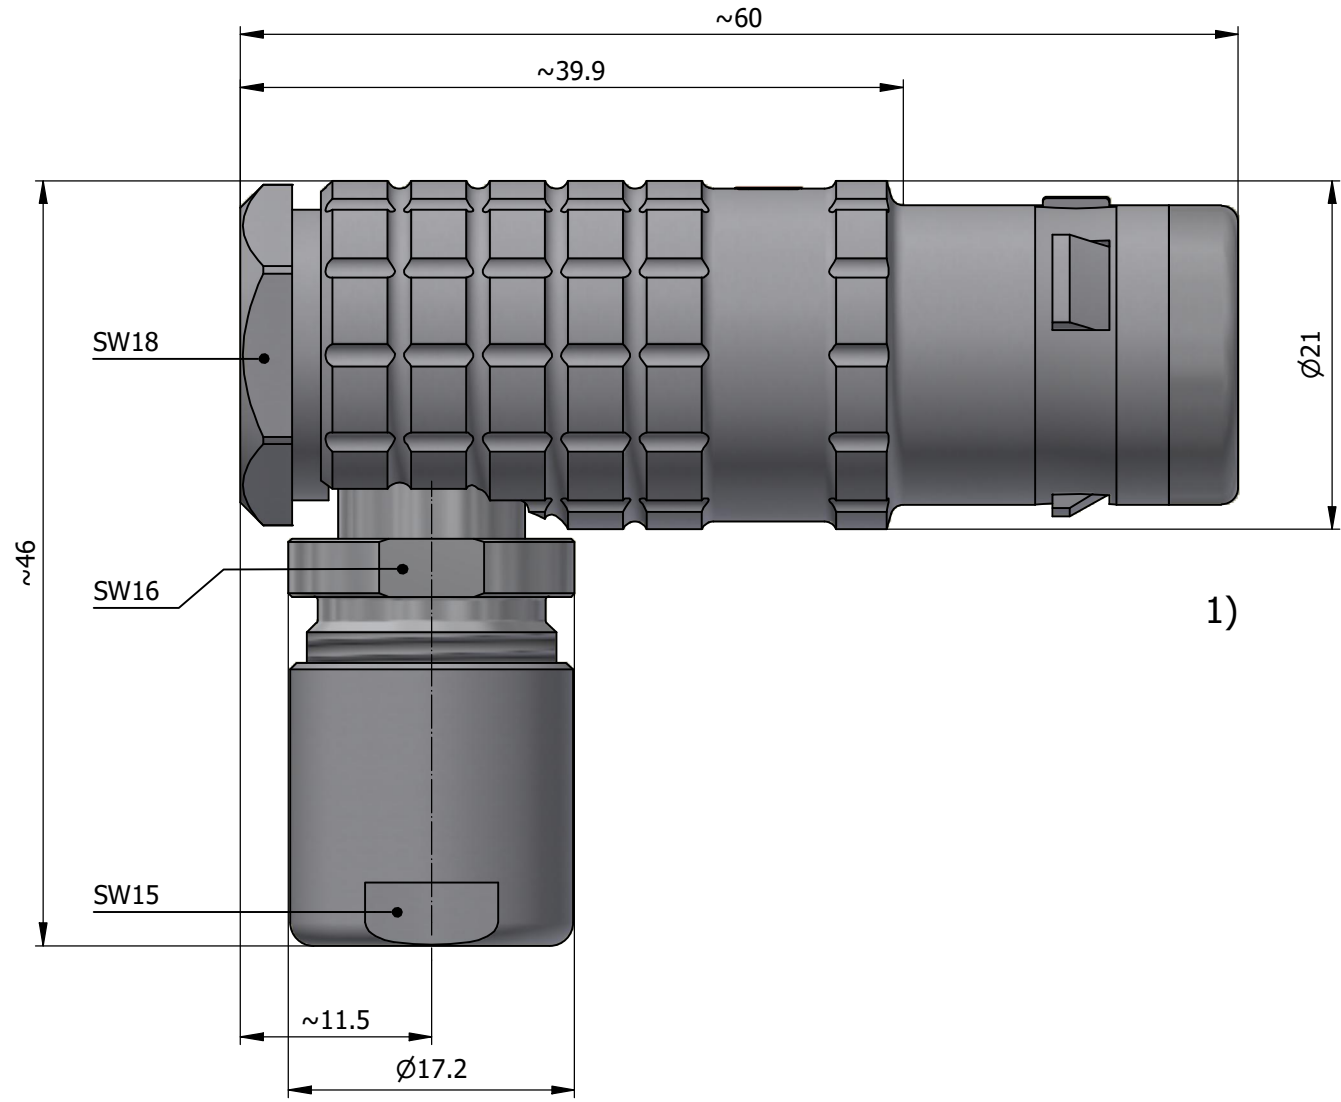

All dimensions are in millimeters (mm)

Alignment Key
Front View

Insert Configuration
Rear View

Note:

1) This picture is generic and for illustrative purposes only, and may show different keying, materials, colour, finish, and contact configuration. Minor shape or feature variations to actual item may be present.

All additional information are documented on the datasheet (See below link or QR Code)
www.lemo.com/pdf/FHG.3K.310.CLAC11.pdf

Model	Alignment Key	Series	Insert Config.	Housing	Insulator	Contact	Collet Type	Cable Ø	Variant
FHG	.3K	.310	.CLAC						11