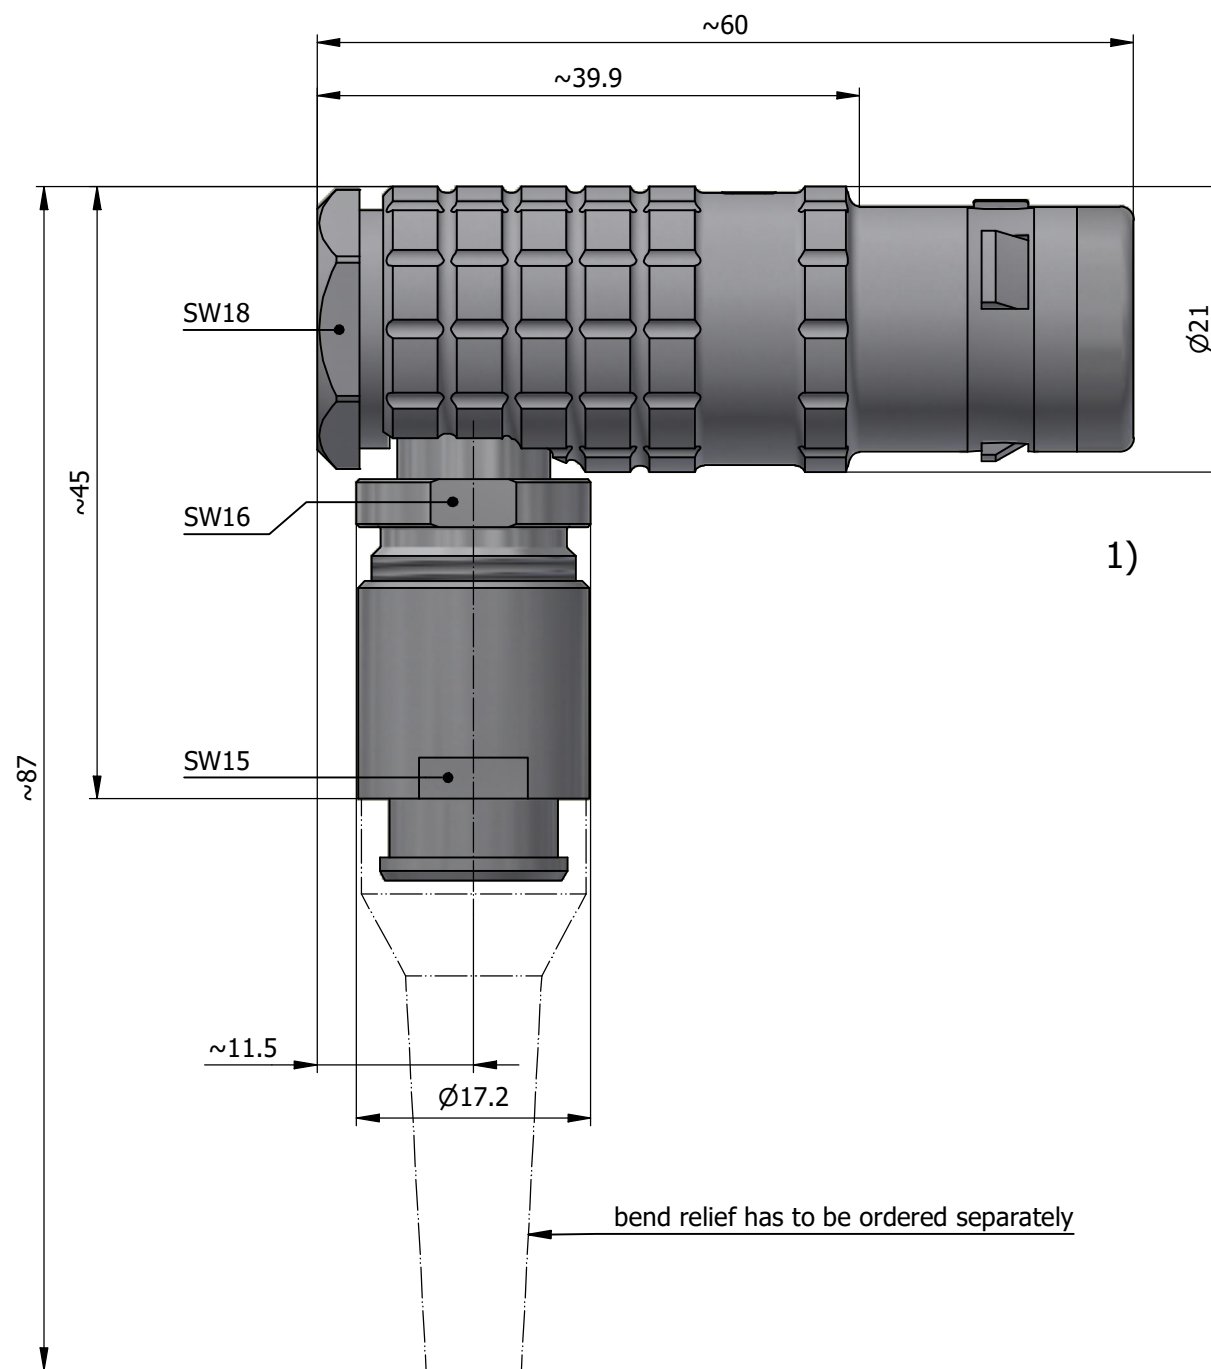

All dimensions are in millimeters (mm)

Alignment Key  
Front View

Insert Configuration  
Rear View

**Note:**

1) This picture is generic and for illustrative purposes only, and may show different keying, materials, colour, finish, and contact configuration. Minor shape or feature variations to actual item may be present.

All additional information are documented on the datasheet (See below link or QR Code)  
[www.lemo.com/pdf/FHG.3K.310.CLAC55Z.pdf](http://www.lemo.com/pdf/FHG.3K.310.CLAC55Z.pdf)

Model	Alignment Key	Series	Insert Config.	Housing	Insulator	Contact	Collet Type	Cable $\phi$	Variant
FHG	.3K	.310	.CLAC	55Z					

Datasheet

**Elbow (90°) plug with cable collet for bend relief**  
 Series 3K

**LEMO**  
 LEMO SA  
 Chemin des Champs-Courbes 28  
 1024 Ecublens - SWITZERLAND

Tel. (+41 21) 695 16 00  
 email : info@lemo.com  
 www.lemo.com

CD

Drawn	17.12.2024	MARI/MARI
Checked	17.12.2024	MARI
Modified	00	17.12.2024/MARI
DO NOT SCALE DRAWING		

**FHG.3K.310.CLAC55Z**