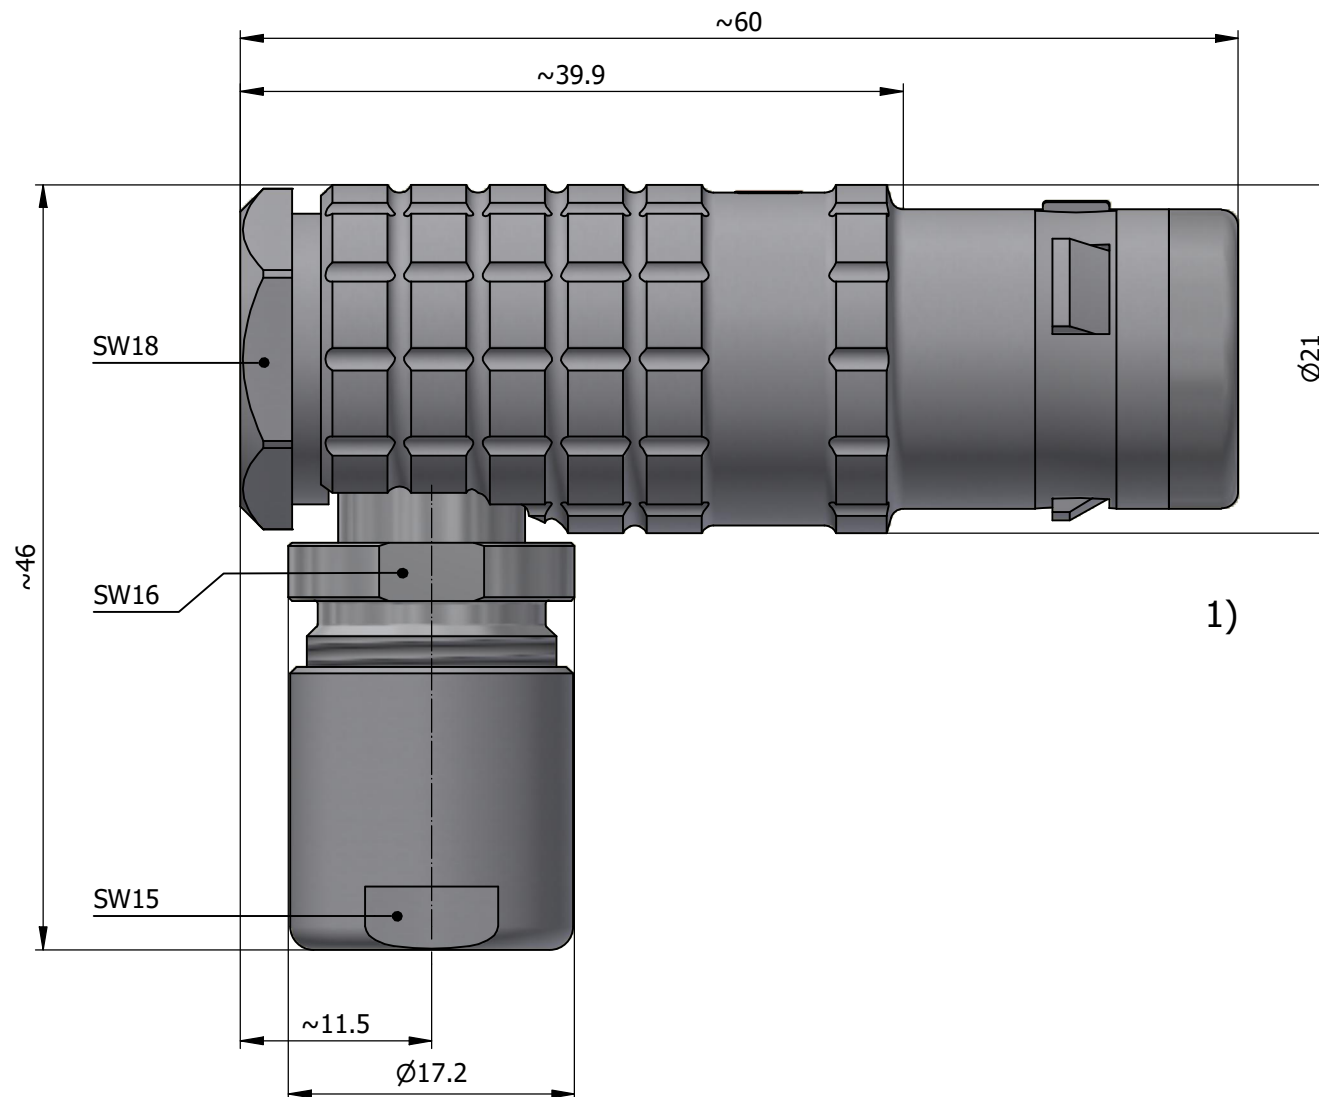

All dimensions are in millimeters (mm)

Alignment Key
Front View

Insert Configuration
Rear View

Note:

1) This picture is generic and for illustrative purposes only, and may show different keying, materials, colour, finish, and contact configuration. Minor shape or feature variations to actual item may be present.

All additional information are documented on the datasheet (See below link or QR Code)
www.lemo.com/pdf/FHG.3K.310.CLAC85.pdf

Model	Alignment Key	Series	Insert Config.	Housing	Insulator	Contact	Collet Type	Cable Ø	Variant
FHG	.3K	.310	.CLAC85						