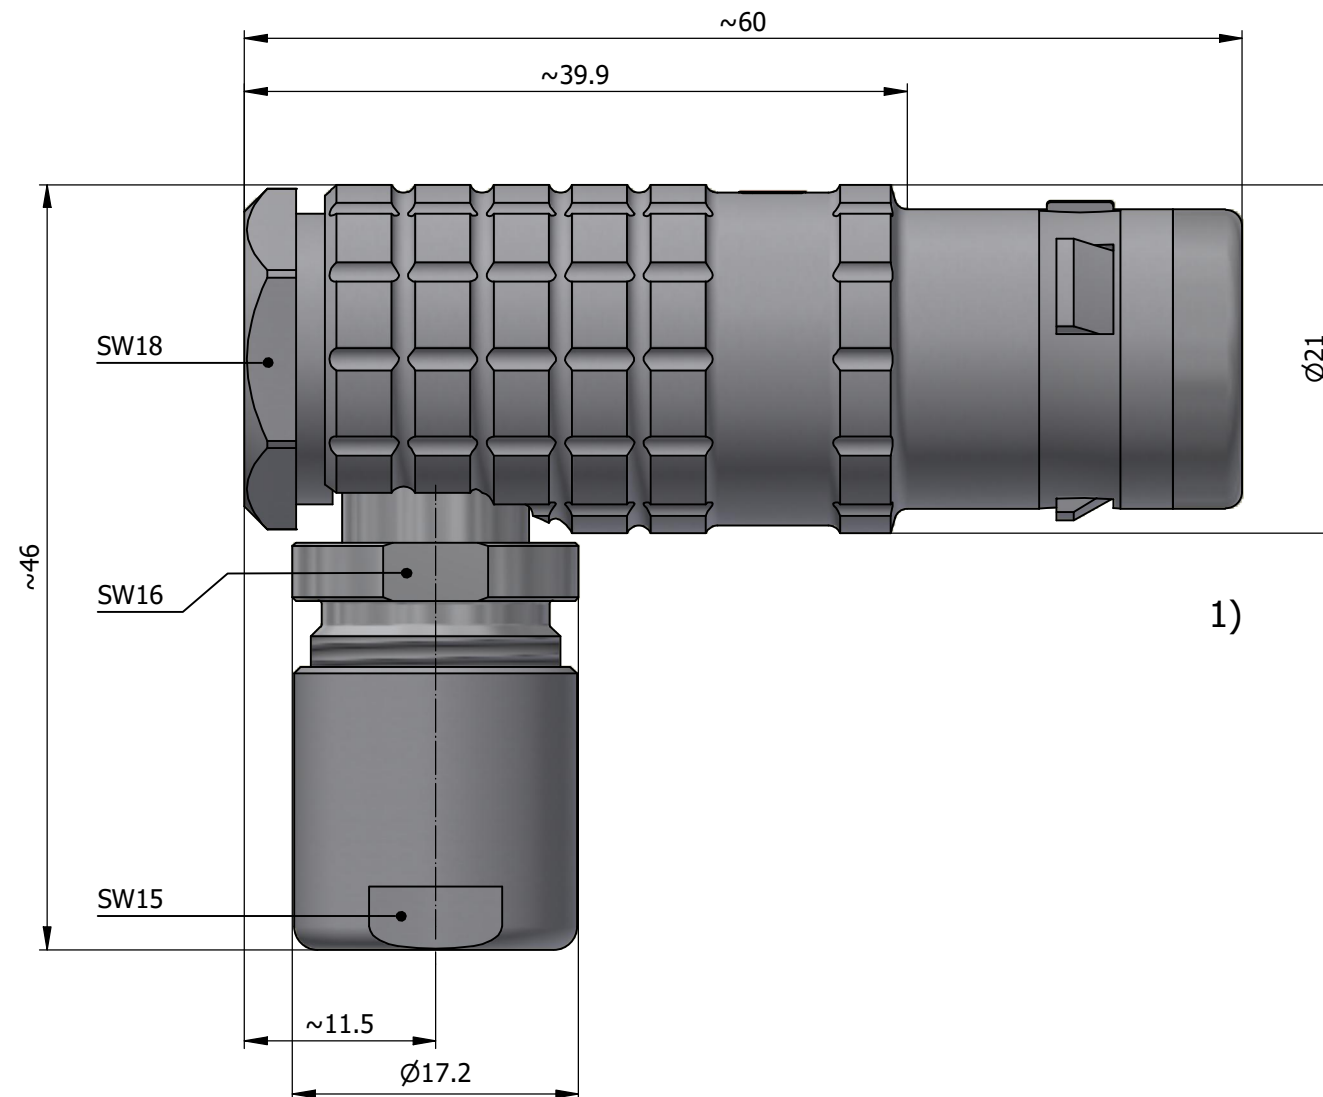

All dimensions are in millimeters (mm)

Alignment Key  
Front View

Insert Configuration  
Rear View

**Note:**

1) This picture is generic and for illustrative purposes only, and may show different keying, materials, colour, finish, and contact configuration. Minor shape or feature variations to actual item may be present.

All additional information are documented on the datasheet (See below link or QR Code)  
[www.lemo.com/pdf/FHG.3K.312.CLAC11.pdf](http://www.lemo.com/pdf/FHG.3K.312.CLAC11.pdf)

Model	Alignment Key	Series	Insert Config.	Housing	Insulator	Contact	Collet Type	Cable Ø	Variant
FHG	.3K	.312	.CLAC	11					

CD

Drawn	17.12.2024	MARI / MARI
Checked	17.12.2024	MARI
Modified	00	17.12.2024 / MARI
DO NOT SCALE DRAWING		

**FHG.3K.312.CLAC11**