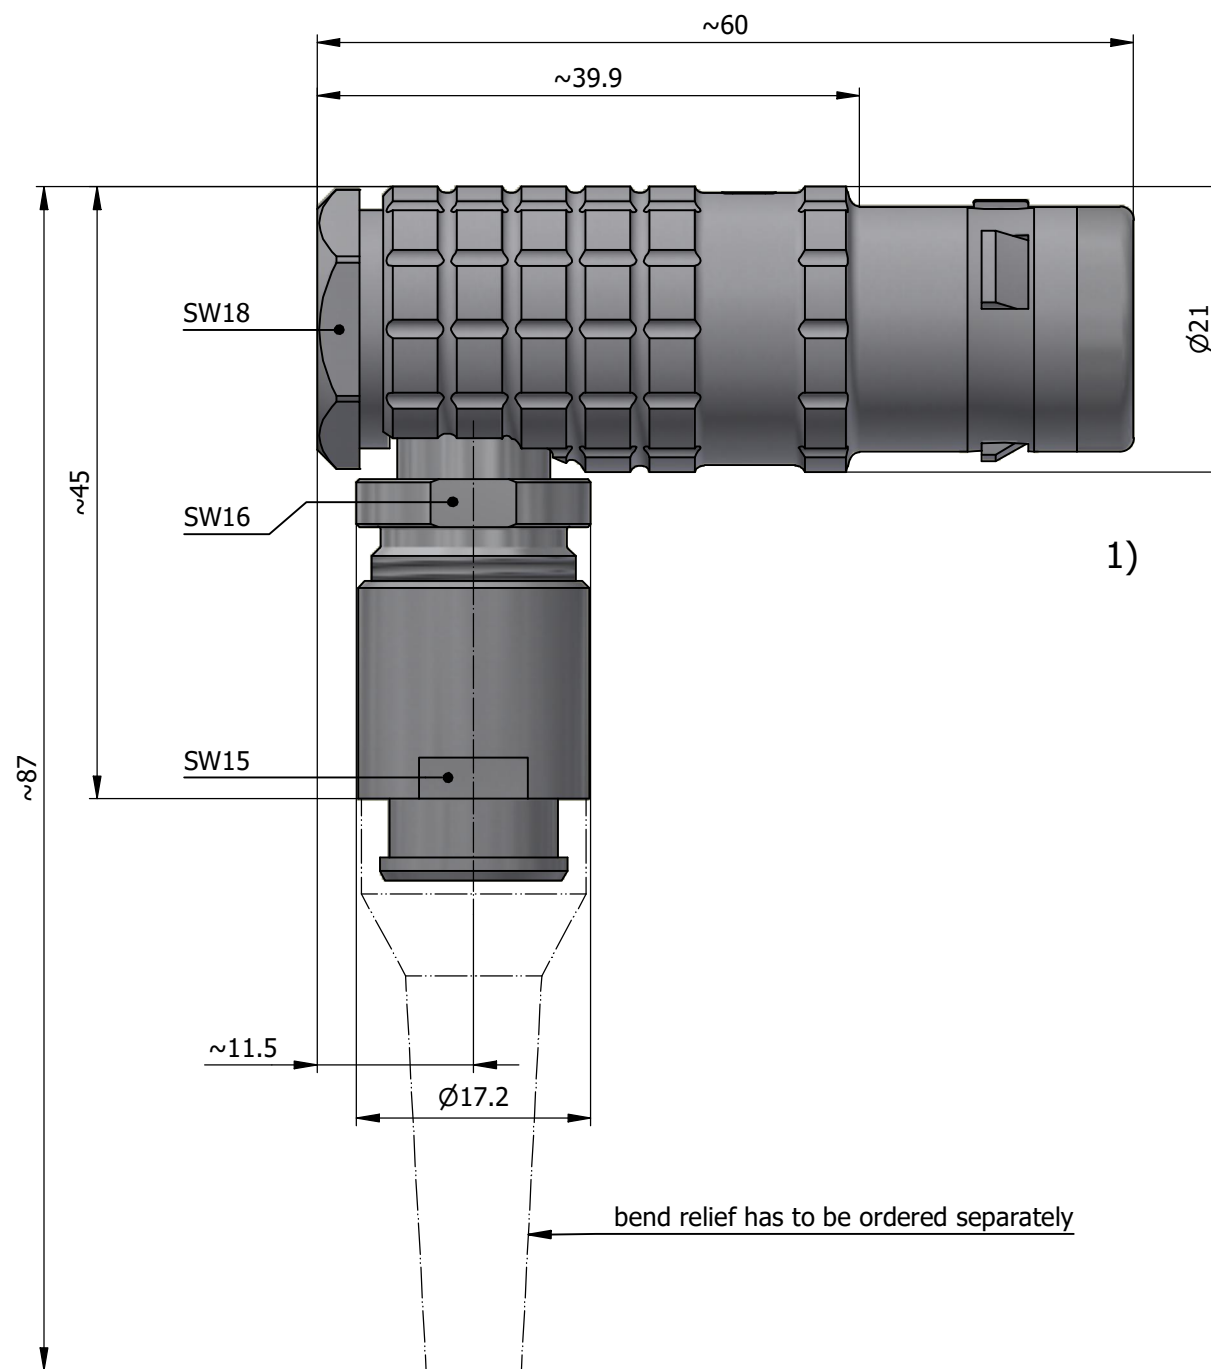

All dimensions are in millimeters (mm)

Alignment Key
Front View

Insert Configuration
Rear View

Note:

1) This picture is generic and for illustrative purposes only, and may show different keying, materials, colour, finish, and contact configuration. Minor shape or feature variations to actual item may be present.

All additional information are documented on the datasheet (See below link or QR Code)
www.lemo.com/pdf/FHG.3K.314.CYZC90Z.pdf

Model	Alignment Key	Series	Insert Config.	Housing	Insulator	Contact	Collet Type	Cable ϕ	Variant
FHG	.3K	.314	.CYZC	90Z					

Datasheet

Elbow (90°) plug with cable collet for bend relief
 Series 3K

LEMO
 LEMO SA
 Chemin des Champs-Courbes 28
 1024 Ecublens - SWITZERLAND

Tel. (+41 21) 695 16 00
 email : info@lemo.com
 www.lemo.com

CD

Drawn	17.12.2024	MARI / MARI
Checked	17.12.2024	MARI
Modified	00	17.12.2024 / MARI
DO NOT SCALE DRAWING		

FHG.3K.314.CYZC90Z