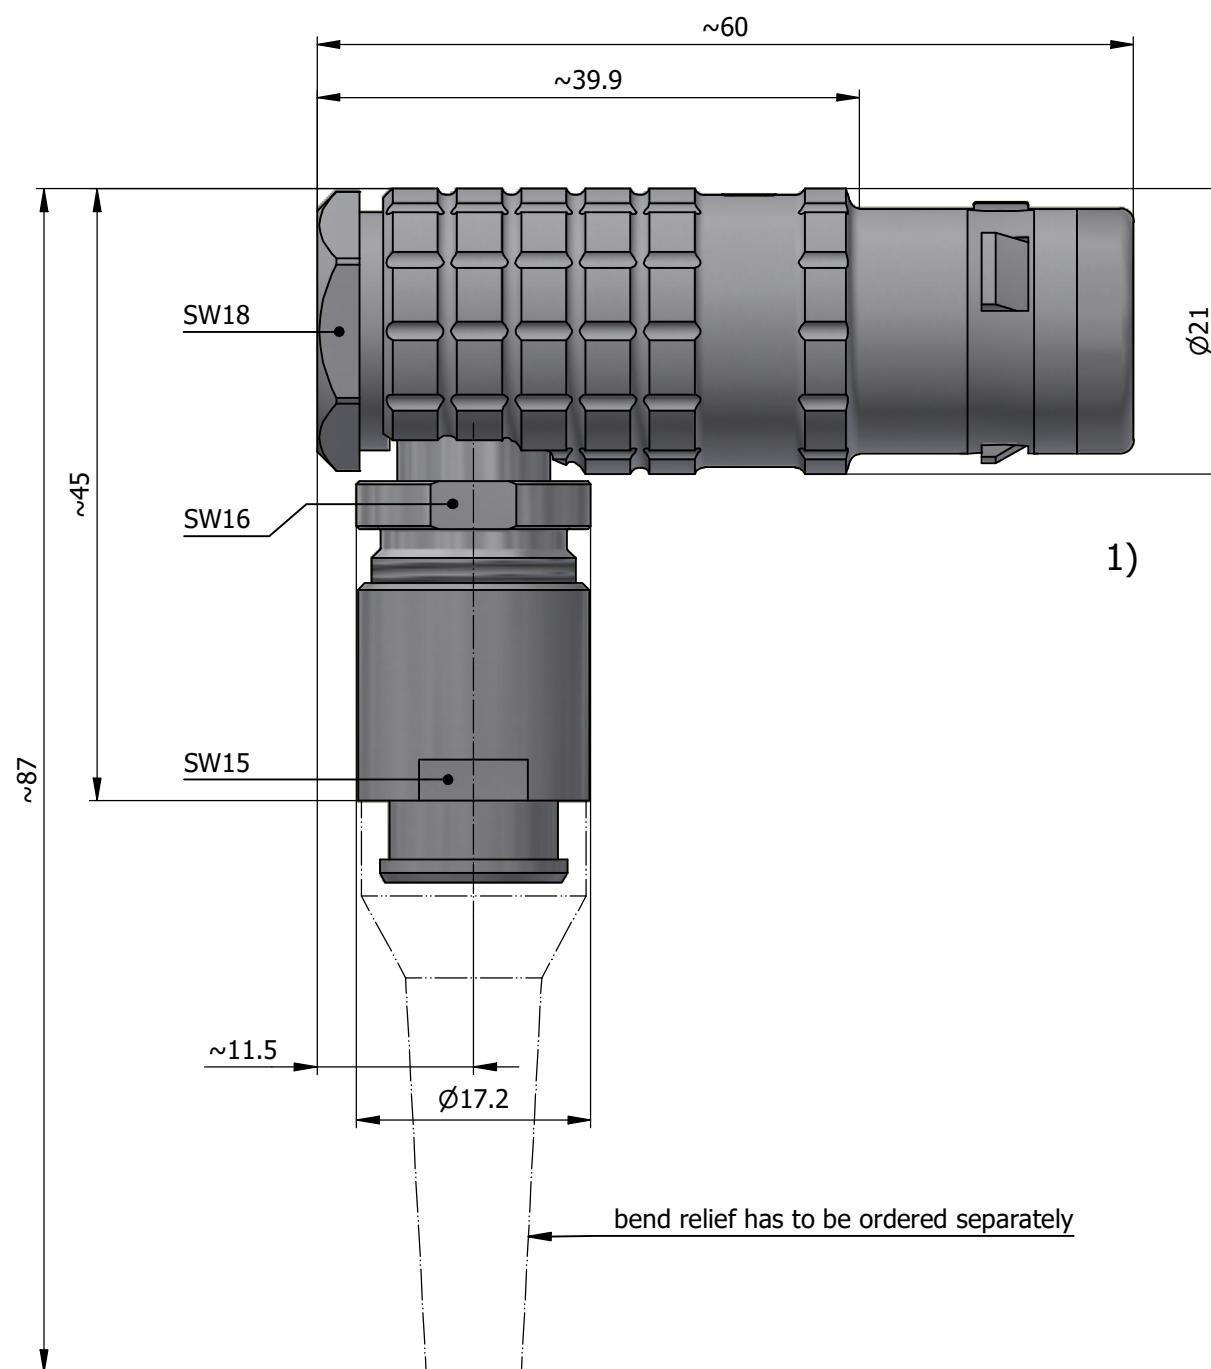

All dimensions are in millimeters (mm)

Alignment Key
Front View

Insert Configuration
Rear View

Note:

1) This picture is generic and for illustrative purposes only, and may show different keying, materials, colour, finish, and contact configuration. Minor shape or feature variations to actual item may be present.

All additional information are documented on the datasheet (See below link or QR Code)
www.lemo.com/pdf/FHG.3K.320.CLAC65D.pdf

Model	Alignment Key	Series	Insert Config.	Housing	Insulator	Contact	Collet Type	Cable ϕ	Variant
FHG	.3K	.320	.CLAC65D						

Datasheet

Elbow (90°) plug with cable collet for bend relief
 Series 3K

LEMO
 LEMO SA
 Chemin des Champs-Courbes 28
 1024 Ecublens - SWITZERLAND

Tel. (+41 21) 695 16 00
 email : info@lemo.com
 www.lemo.com

CD

Drawn	17.12.2024	MARI/MARI
Checked	17.12.2024	MARI
Modified	00	17.12.2024/MARI
DO NOT SCALE DRAWING		

FHG.3K.320.CLAC65D