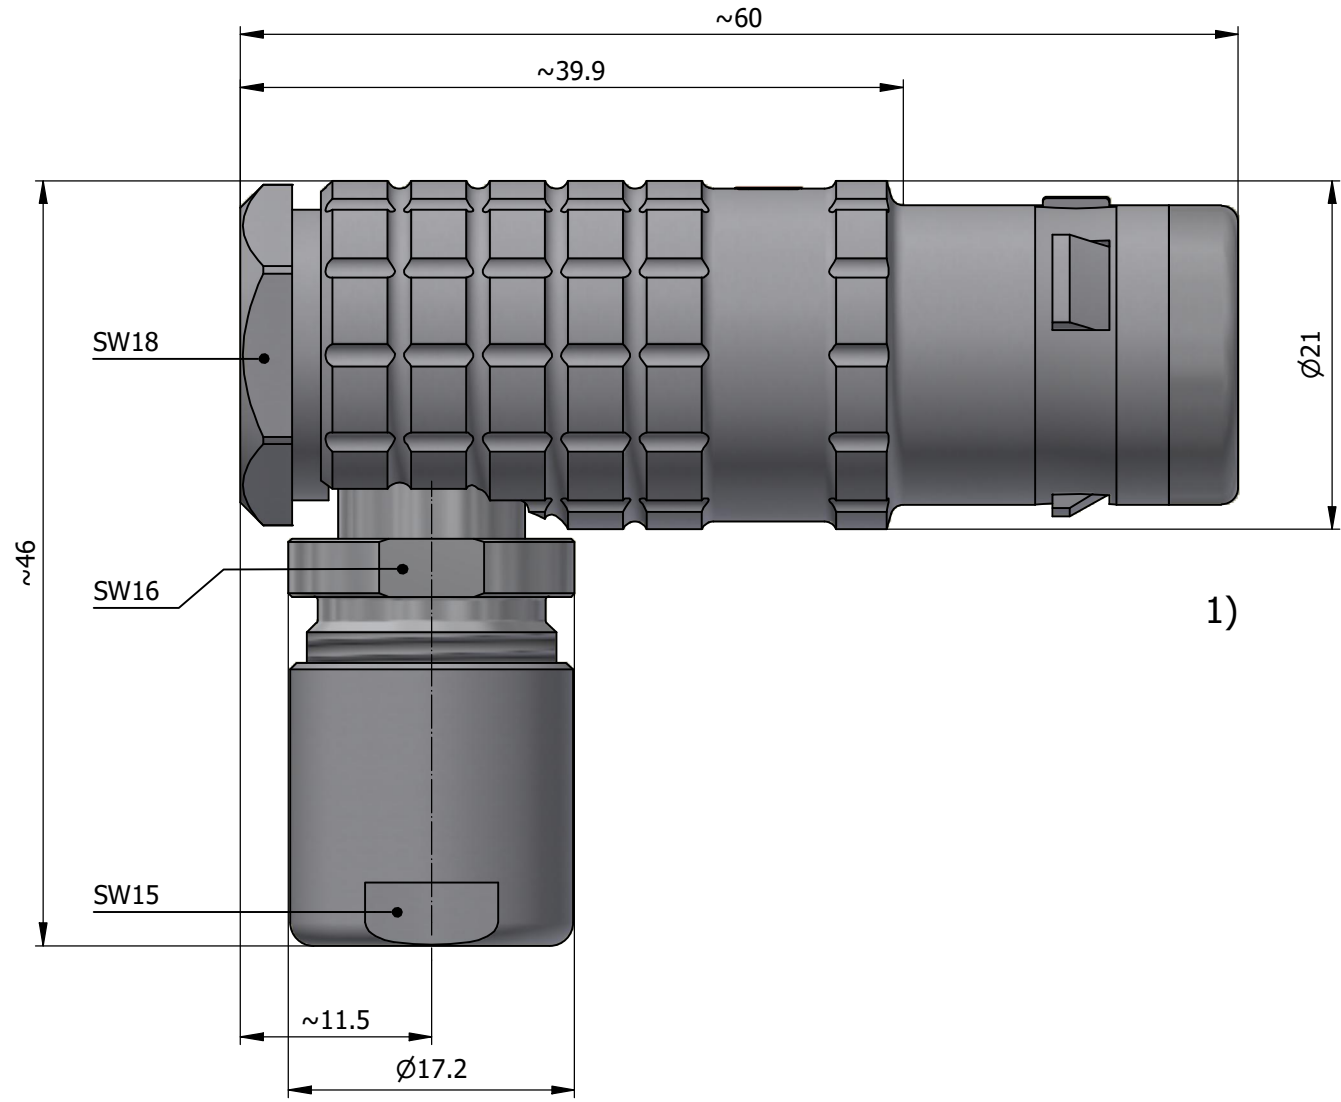

All dimensions are in millimeters (mm)

Alignment Key
Front View

Insert Configuration
Rear View

Note:

1) This picture is generic and for illustrative purposes only, and may show different keying, materials, colour, finish, and contact configuration. Minor shape or feature variations to actual item may be present.

All additional information are documented on the datasheet (See below link or QR Code)
www.lemo.com/pdf/FHG.3K.320.CLAC95.pdf

Model	Alignment Key	Series	Insert Config.	Housing	Insulator	Contact	Collet Type	Cable Ø	Variant
FHG	.3K	.320	.CLAC95						