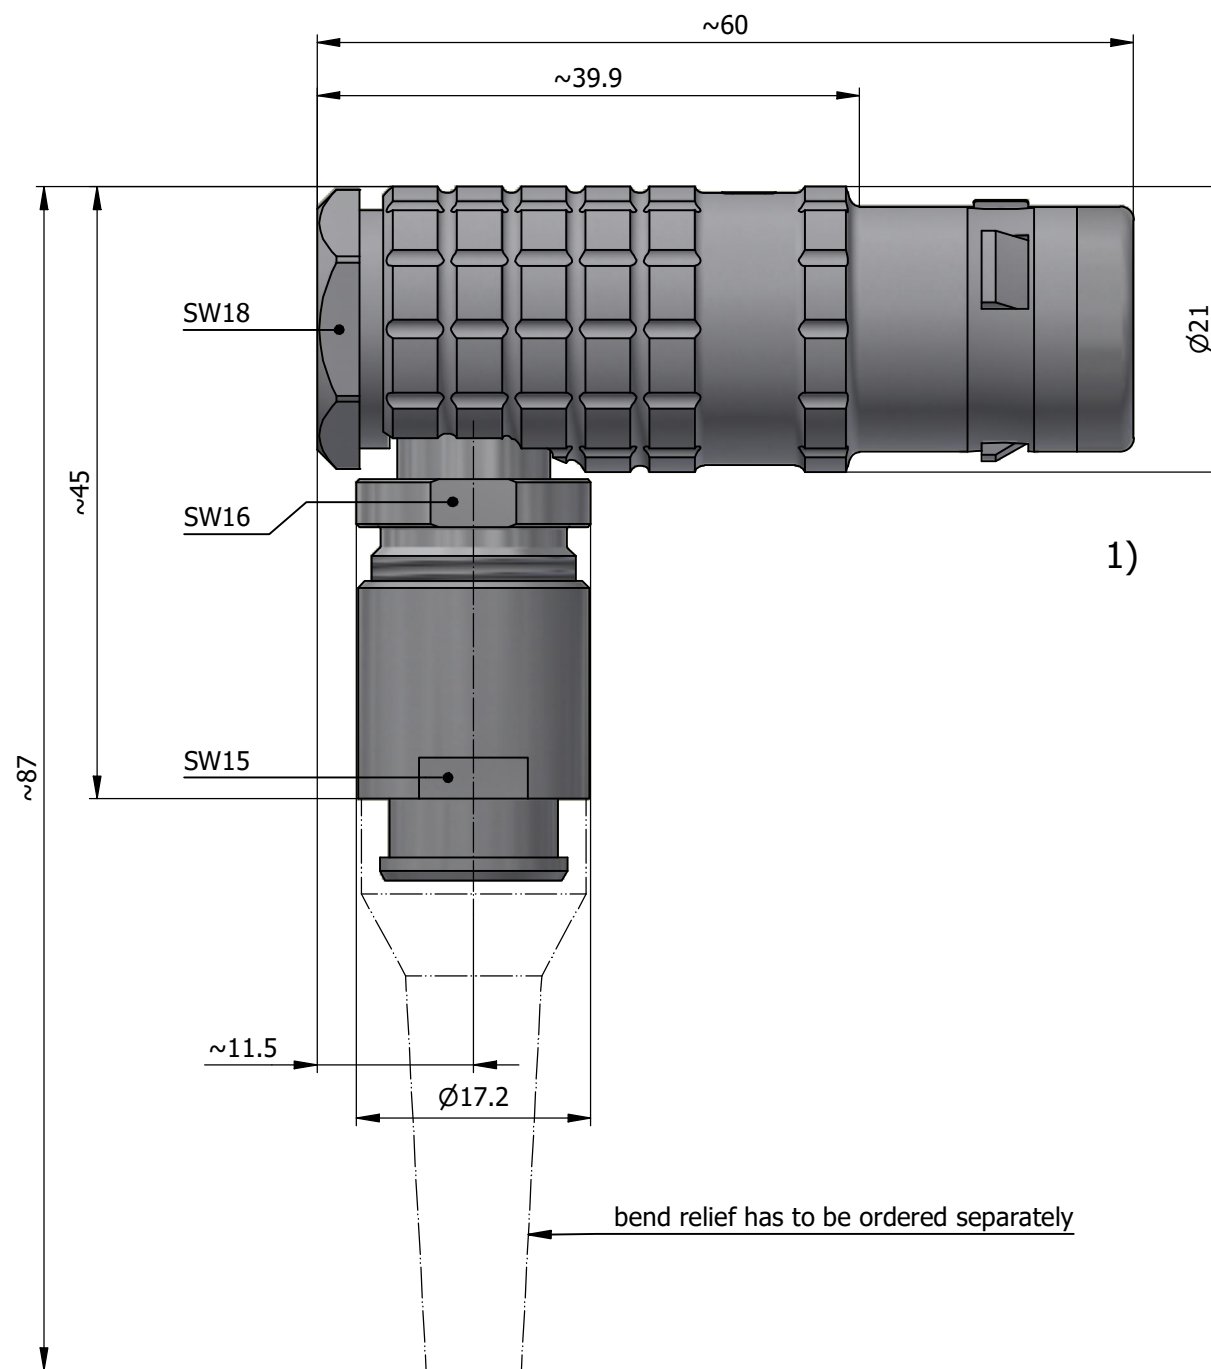

All dimensions are in millimeters (mm)

Alignment Key
Front View

Insert Configuration
Rear View

Note:

1) This picture is generic and for illustrative purposes only, and may show different keying, materials, colour, finish, and contact configuration. Minor shape or feature variations to actual item may be present.

All additional information are documented on the datasheet (See below link or QR Code)
www.lemo.com/pdf/FHG.3K.324.CLAC11Z.pdf

Model	Alignment Key	Series	Insert Config.	Housing	Insulator	Contact	Collet Type	Cable Ø	Variant
FHG	.3K	.324	.CLAC	11Z					

Datasheet

Elbow (90°) plug with cable collet for bend relief

Series 3K

LEMO
 LEMO SA
 Chemin des Champs-Courbes 28
 1024 Ecublens - SWITZERLAND

Tel. (+41 21) 695 16 00
 email : info@lemo.com
 www.lemo.com

CD

Drawn	17.12.2024	MARI/MARI
Checked	17.12.2024	MARI
Modified	00	17.12.2024/MARI
DO NOT SCALE DRAWING		

FHG.3K.324.CLAC11Z