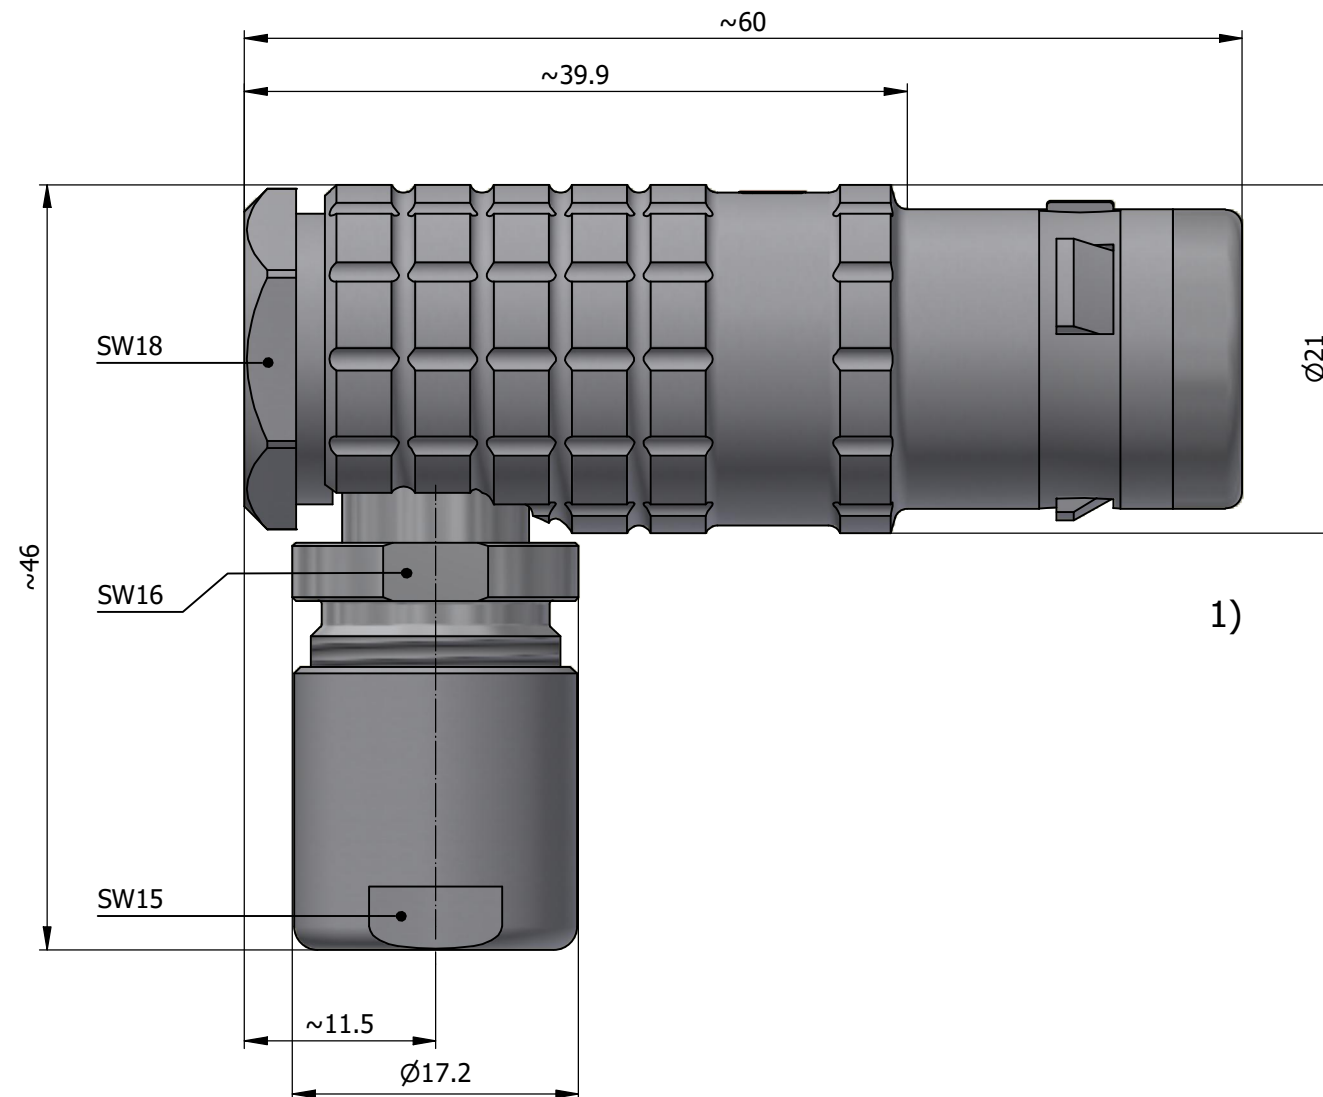

All dimensions are in millimeters (mm)

Alignment Key
Front View

Insert Configuration
Rear View

Note:

1) This picture is generic and for illustrative purposes only, and may show different keying, materials, colour, finish, and contact configuration. Minor shape or feature variations to actual item may be present.

All additional information are documented on the datasheet (See below link or QR Code)
www.lemo.com/pdf/FHG.3K.330.CLAC11.pdf

Model	Alignment Key	Series	Insert Config.	Housing	Insulator	Contact	Collet Type	Cable Ø	Variant
FHG	.3K	.330	.CLAC	11					