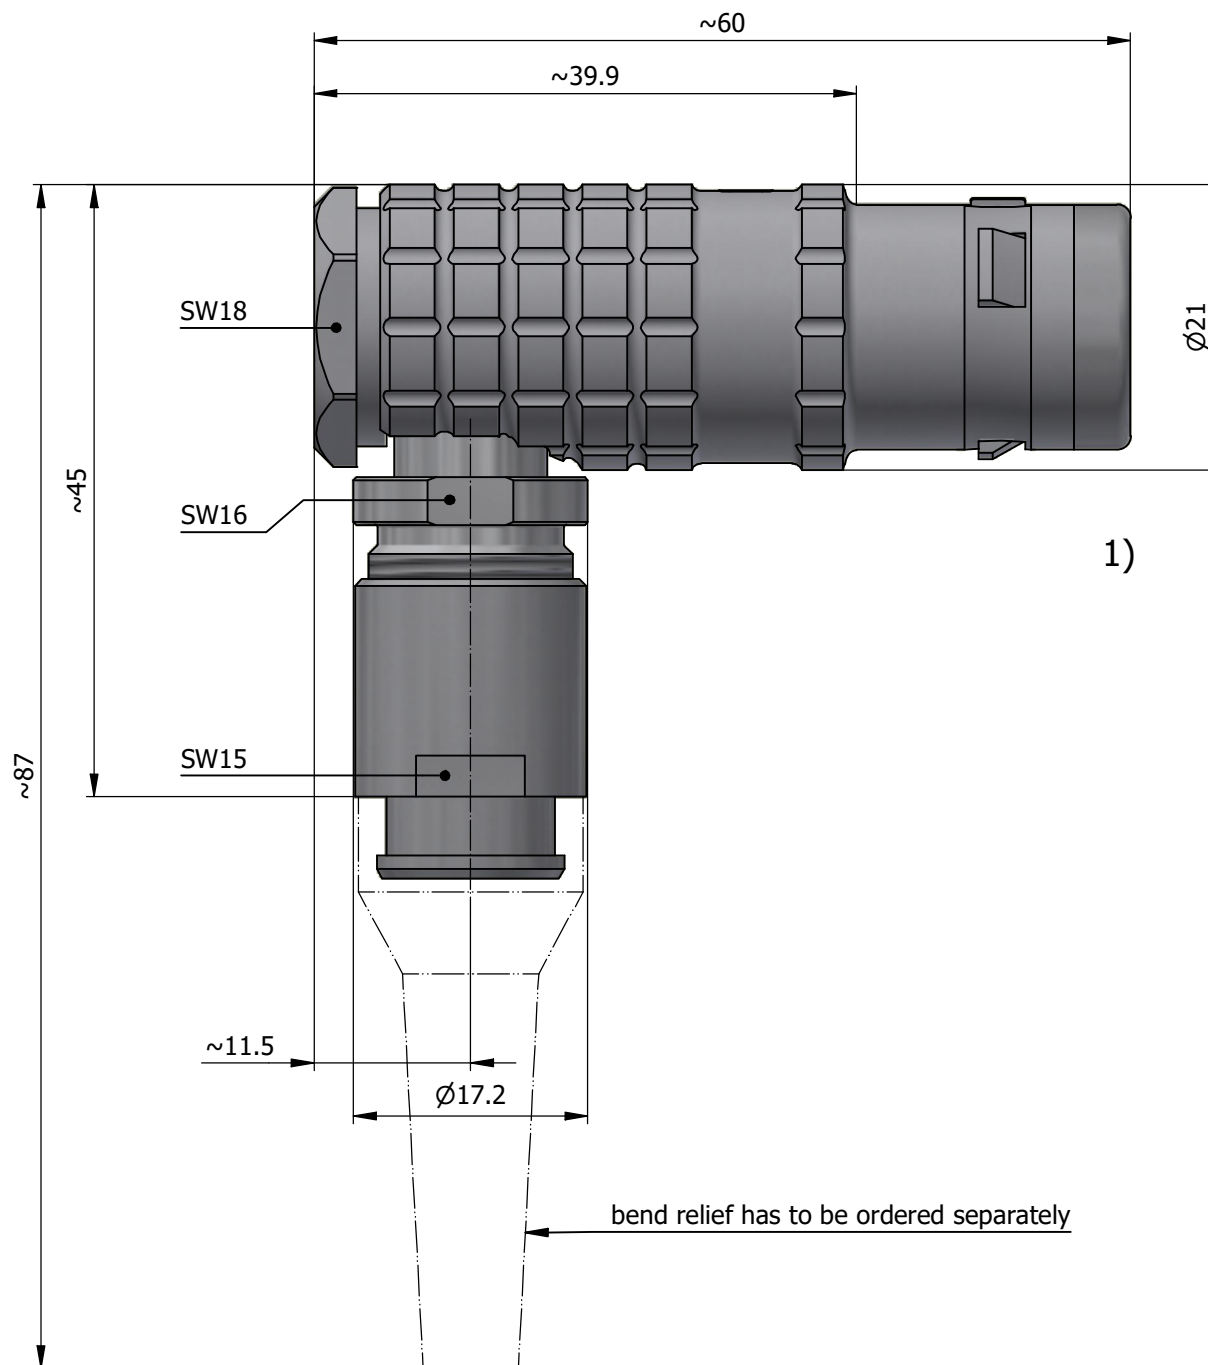

All dimensions are in millimeters (mm)

Alignment Key  
Front View

Insert Configuration  
Rear View

**Note:**

1) This picture is generic and for illustrative purposes only, and may show different keying, materials, colour, finish, and contact configuration. Minor shape or feature variations to actual item may be present.

All additional information are documented on the datasheet (See below link or QR Code)  
[www.lemo.com/pdf/FHG.3K.856.CLCC93Z.pdf](http://www.lemo.com/pdf/FHG.3K.856.CLCC93Z.pdf)

Model	Alignment Key	Series	Insert Config.	Housing	Insulator	Contact	Collet Type	Cable Ø	Variant
FHG	.3K	.856	.CLCC93Z						

Datasheet

**Elbow (90°) plug with cable collet for bend relief**  
 Series 3K

**LEMO**  
 LEMO SA  
 Chemin des Champs-Courbes 28  
 1024 Ecublens - SWITZERLAND

Tel. (+41 21) 695 16 00  
 email : info@lemo.com  
 www.lemo.com

CD

Drawn	17.12.2024	MARI/MARI
Checked	17.12.2024	MARI
Modified	00	17.12.2024/MARI
DO NOT SCALE DRAWING		

**FHG.3K.856.CLCC93Z**