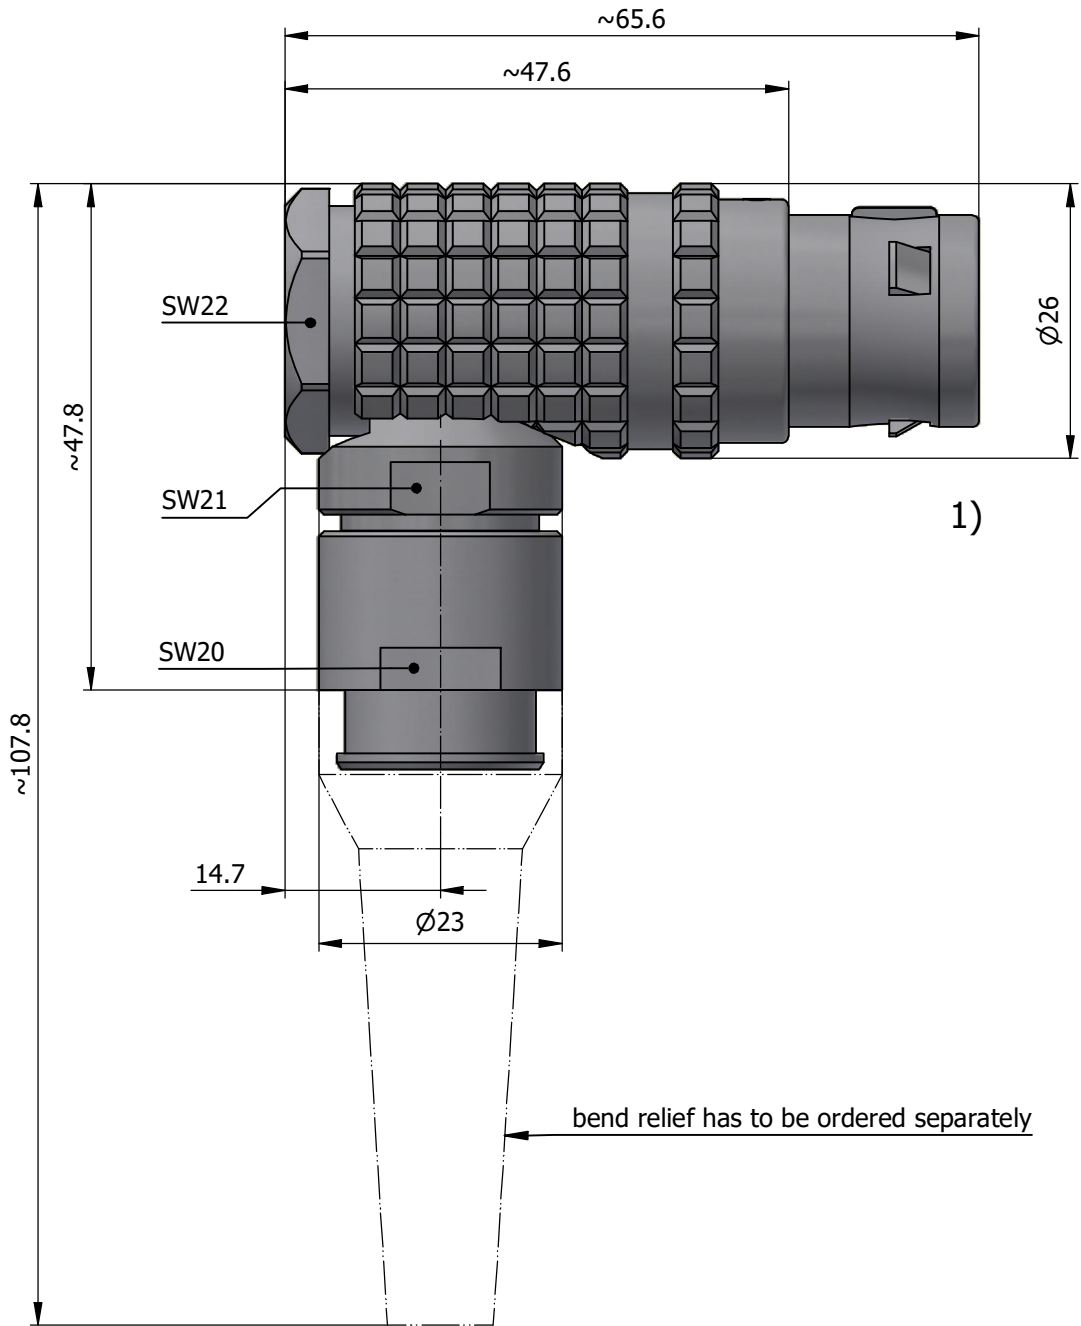

All dimensions are in millimeters (mm)

Alignment Key
Front View

Insert Configuration
Rear View

Note:

1) This picture is generic and for illustrative purposes only, and may show different keying, materials, colour, finish, and contact configuration. Minor shape or feature variations to actual item may be present.

All additional information are documented on the datasheet (See below link or QR Code)
www.lemo.com/pdf/FHG.4B.306.CLAD12Z.pdf

Model	Alignment Key	Series	Insert Config.	Housing	Insulator	Contact	Collet Type	Cable Ø	Variant
FHG	.4B	.306	.CLAD12Z						

	Elbow (90°) plug with cable collet for bend relief Series 4B		Drawn 17.12.2024 MARI/MARI
	 LEMO SA Chemin des Champs-Courbes 28 1024 Ecublens - SWITZERLAND		Checked 17.12.2024 OBAR
	Tel. (+41 21) 695 16 00 email : info@lemo.com www.lemo.com		Modified 00 17.12.2024/MARI
	CD		DO NOT SCALE DRAWING