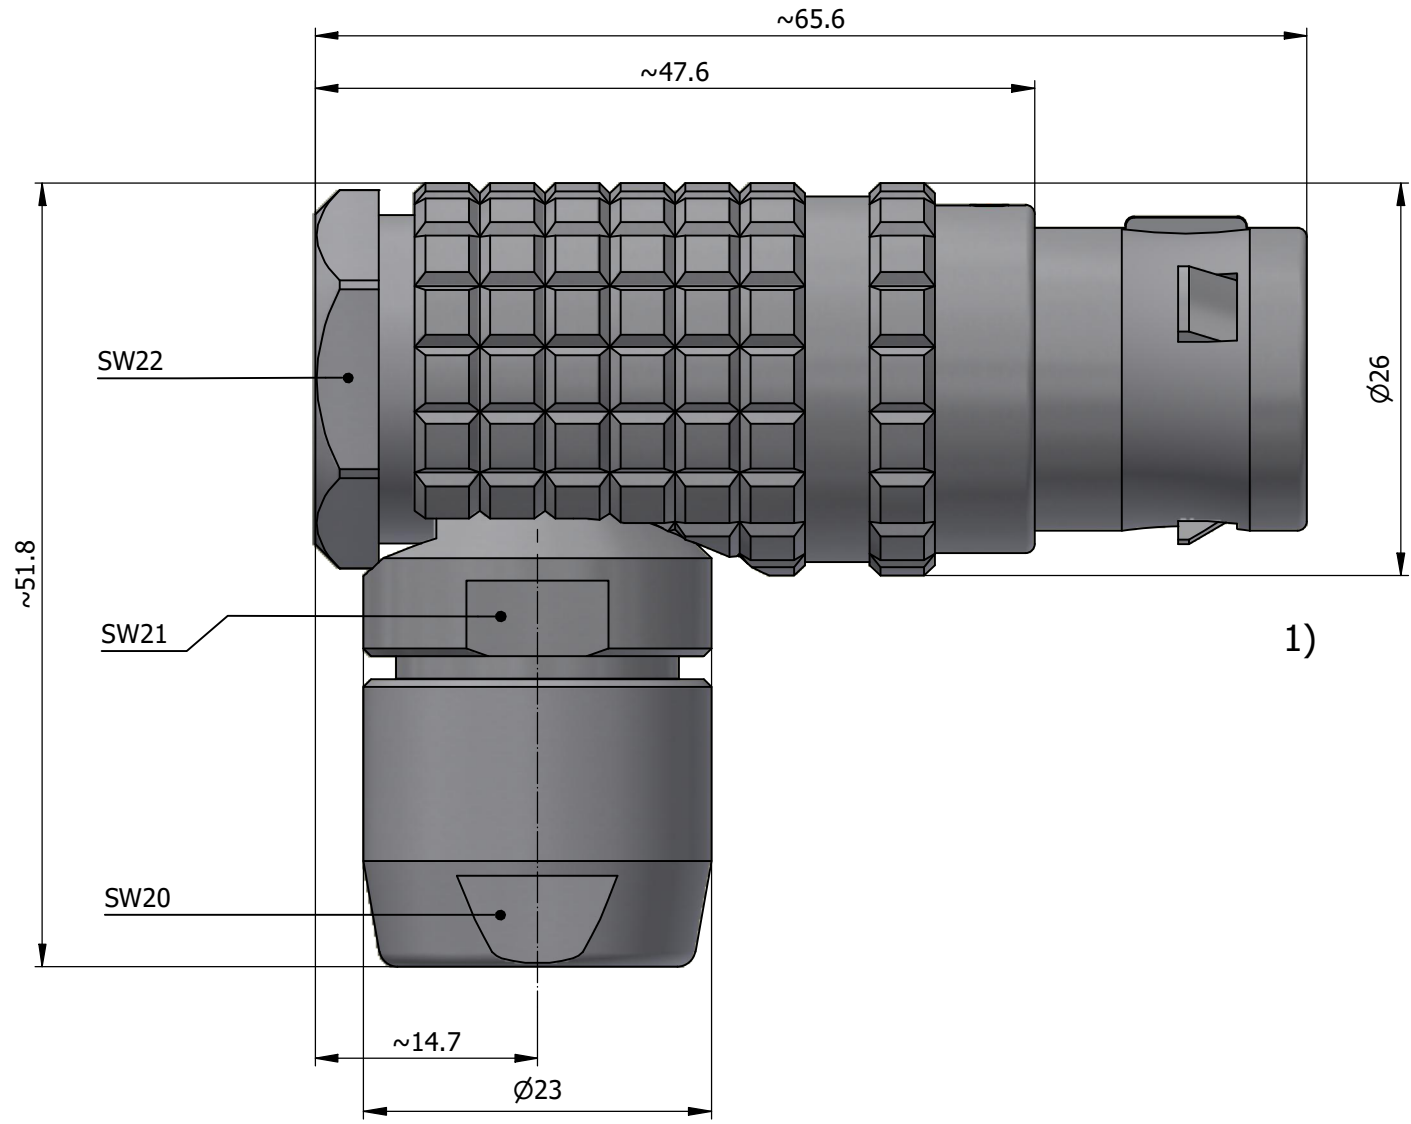

All dimensions are in millimeters (mm)

Alignment Key
Front View

Insert Configuration
Rear View

Note:

1) This picture is generic and for illustrative purposes only, and may show different keying, materials, colour, finish, and contact configuration. Minor shape or feature variations to actual item may be present.

All additional information are documented on the datasheet (See below link or QR Code)
www.lemo.com/pdf/FHG.4B.307.CLAD13.pdf

Model Alignment Key Series Insert Config. Housing Insulator Contact Collet Type Cable ϕ Variant
FHG.4B.307.CLAD13