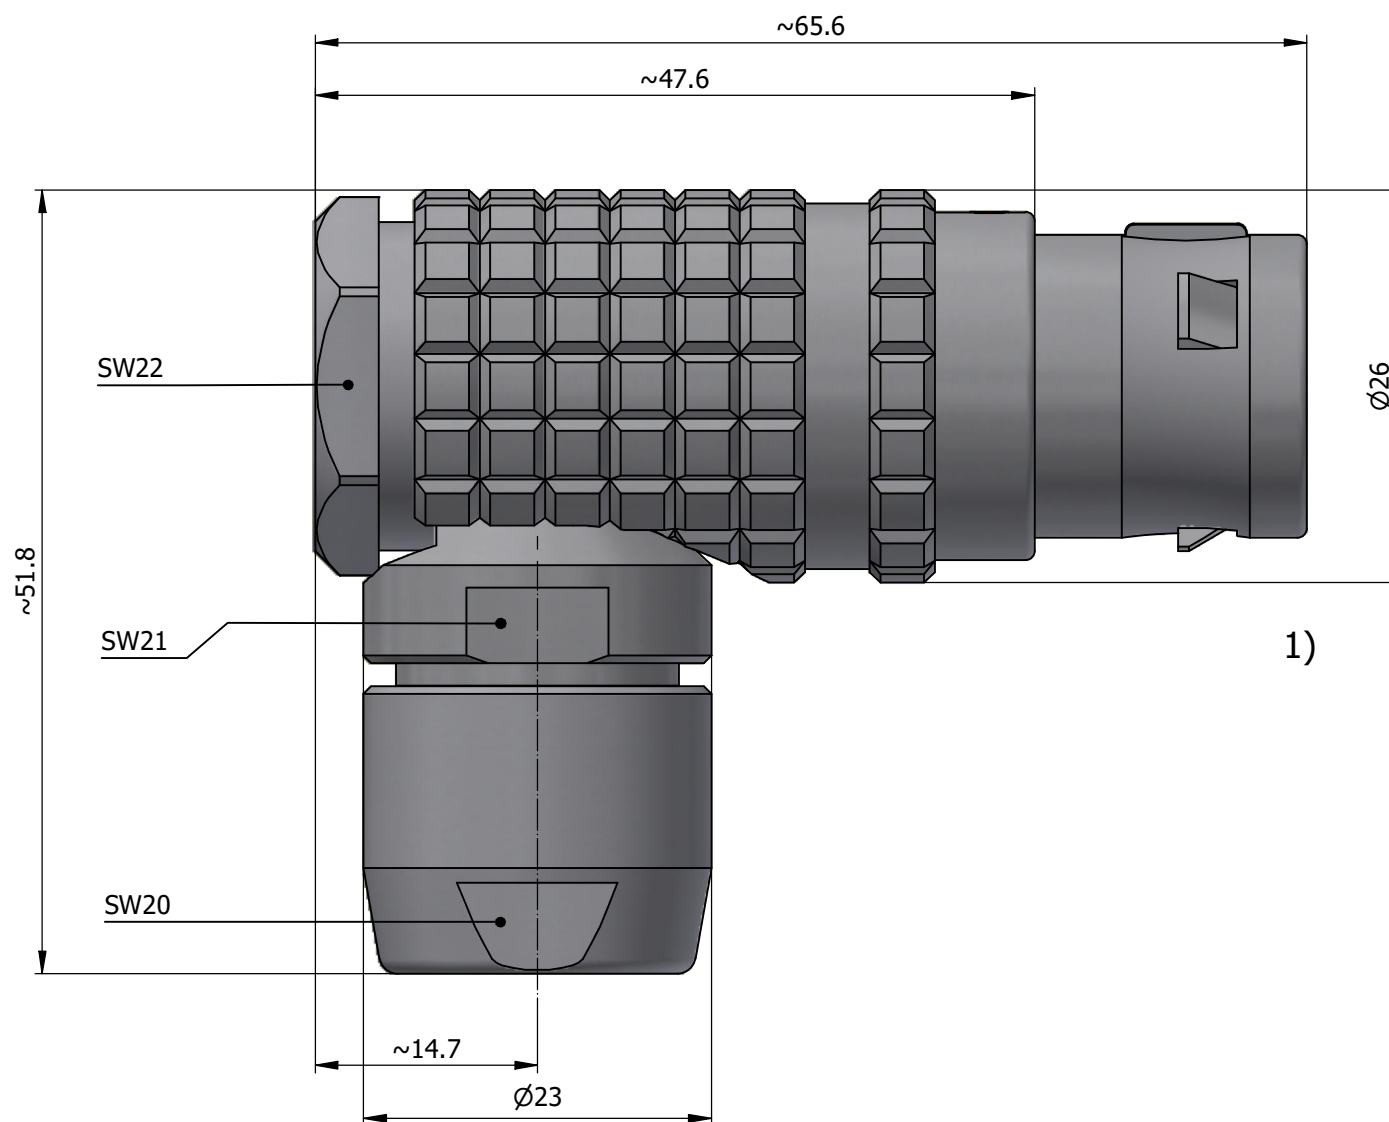

All dimensions are in millimeters (mm)

Alignment Key
Front View

Insert Configuration
Rear View

Note:

1) This picture is generic and for illustrative purposes only, and may show different keying, materials, colour, finish, and contact configuration. Minor shape or feature variations to actual item may be present.

All additional information are documented on the datasheet (See below link or QR Code)
www.lemo.com/pdf/FHG.4B.310.CYCD10.pdf

Model	Alignment Key	Series	Insert Config.	Housing	Insulator	Contact	Collet Type	Cable ϕ	Variant
FHG.4B.310.CYCD10									