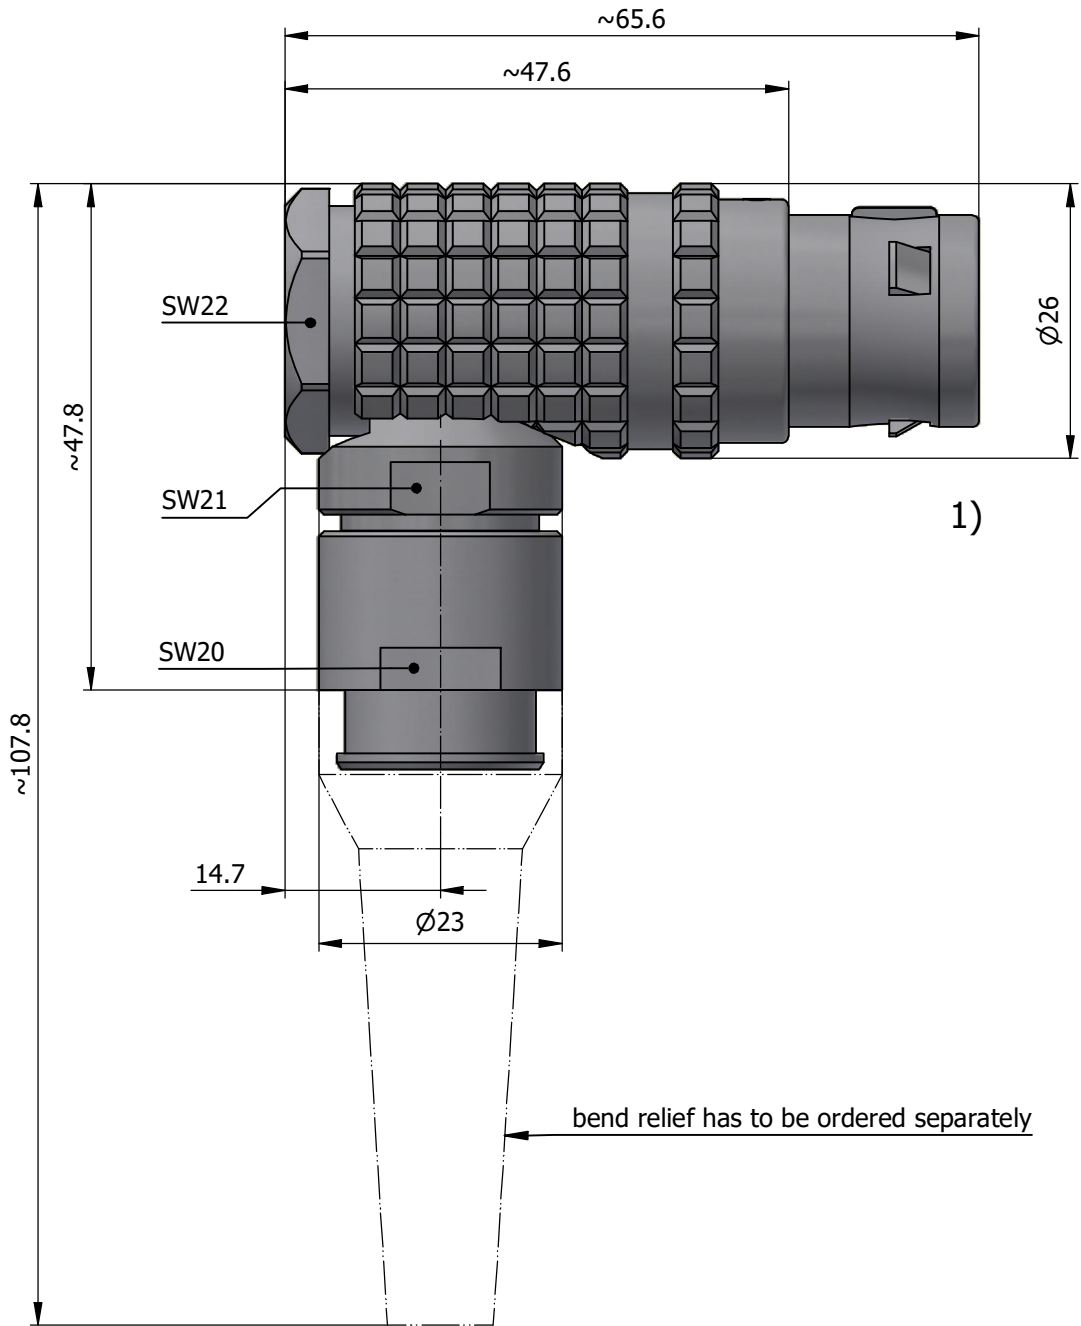

All dimensions are in millimeters (mm)

Alignment Key
Front View

Insert Configuration
Rear View

Note:

1) This picture is generic and for illustrative purposes only, and may show different keying, materials, colour, finish, and contact configuration. Minor shape or feature variations to actual item may be present.

All additional information are documented on the datasheet (See below link or QR Code)
www.lemo.com/pdf/FHG.4B.310.CYCD12Z.pdf

Model	Alignment Key	Series	Insert Config.	Housing	Insulator	Contact	Collet Type	Cable Ø	Variant
FHG	.4B	.310	.CYCD	12Z					

<p>Datasheet</p>	<p>Elbow (90°) plug with cable collet for bend relief</p> <p>Series 4B</p>		<p>Drawn 17.12.2024 MARI/MARI</p>
	<p>LEMO SA Chemin des Champs-Courbes 28 1024 Ecublens - SWITZERLAND</p>		<p>Checked 17.12.2024 OBAR</p>
	<p>Tel. (+41 21) 695 16 00 email : info@lemo.com www.lemo.com</p>		<p>Modified 00 17.12.2024/MARI</p>
	<p>CD</p>		<p>DO NOT SCALE DRAWING</p>
<p>FHG.4B.310.CYCD12Z</p>			