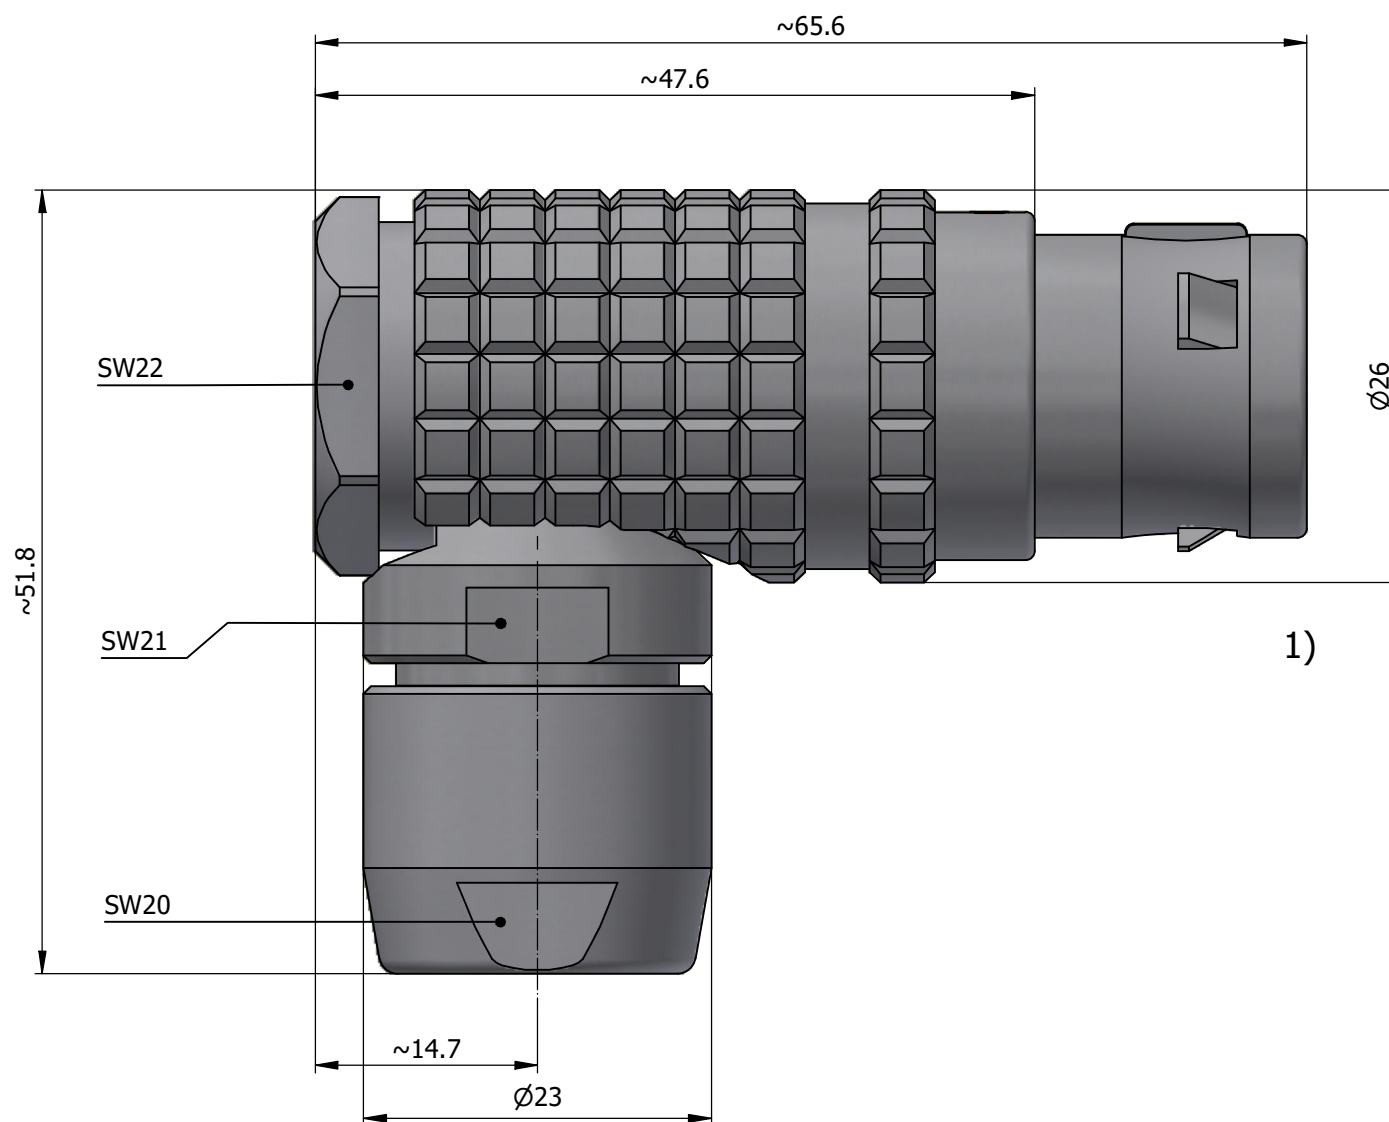

All dimensions are in millimeters (mm)

Alignment Key  
Front View

Insert Configuration  
Rear View

**Note:**

1) This picture is generic and for illustrative purposes only, and may show different keying, materials, colour, finish, and contact configuration. Minor shape or feature variations to actual item may be present.

All additional information are documented on the datasheet (See below link or QR Code)  
[www.lemo.com/pdf/FHG.4B.312.CNAD10.pdf](http://www.lemo.com/pdf/FHG.4B.312.CNAD10.pdf)

Model Alignment Key Series Insert Config. Housing Insulator Contact Collet Type Cable  $\phi$  Variant  
**FHG.4B.312.CNAD10**