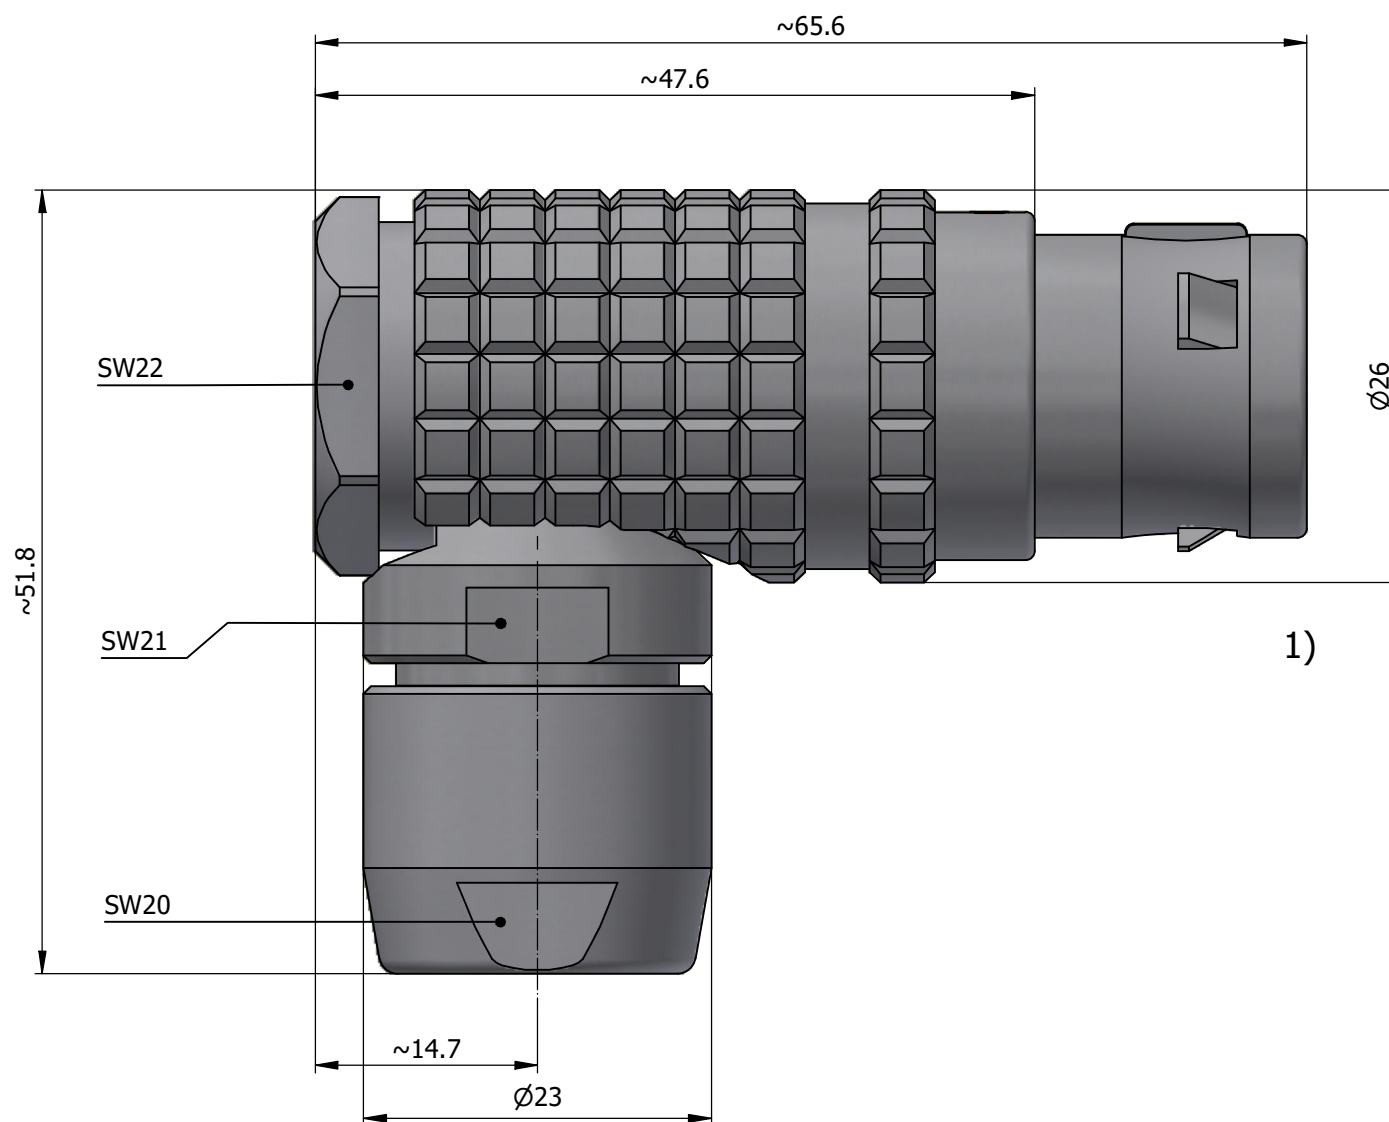

All dimensions are in millimeters (mm)

Alignment Key
Front View

Insert Configuration
Rear View

Note:

1) This picture is generic and for illustrative purposes only, and may show different keying, materials, colour, finish, and contact configuration. Minor shape or feature variations to actual item may be present.

All additional information are documented on the datasheet (See below link or QR Code)
www.lemo.com/pdf/FHG.4B.320.CLAD16.pdf

Model Alignment Key Series Insert Config. Housing Insulator Contact Collet Type Cable ϕ Variant
FHG.4B.320.CLAD16