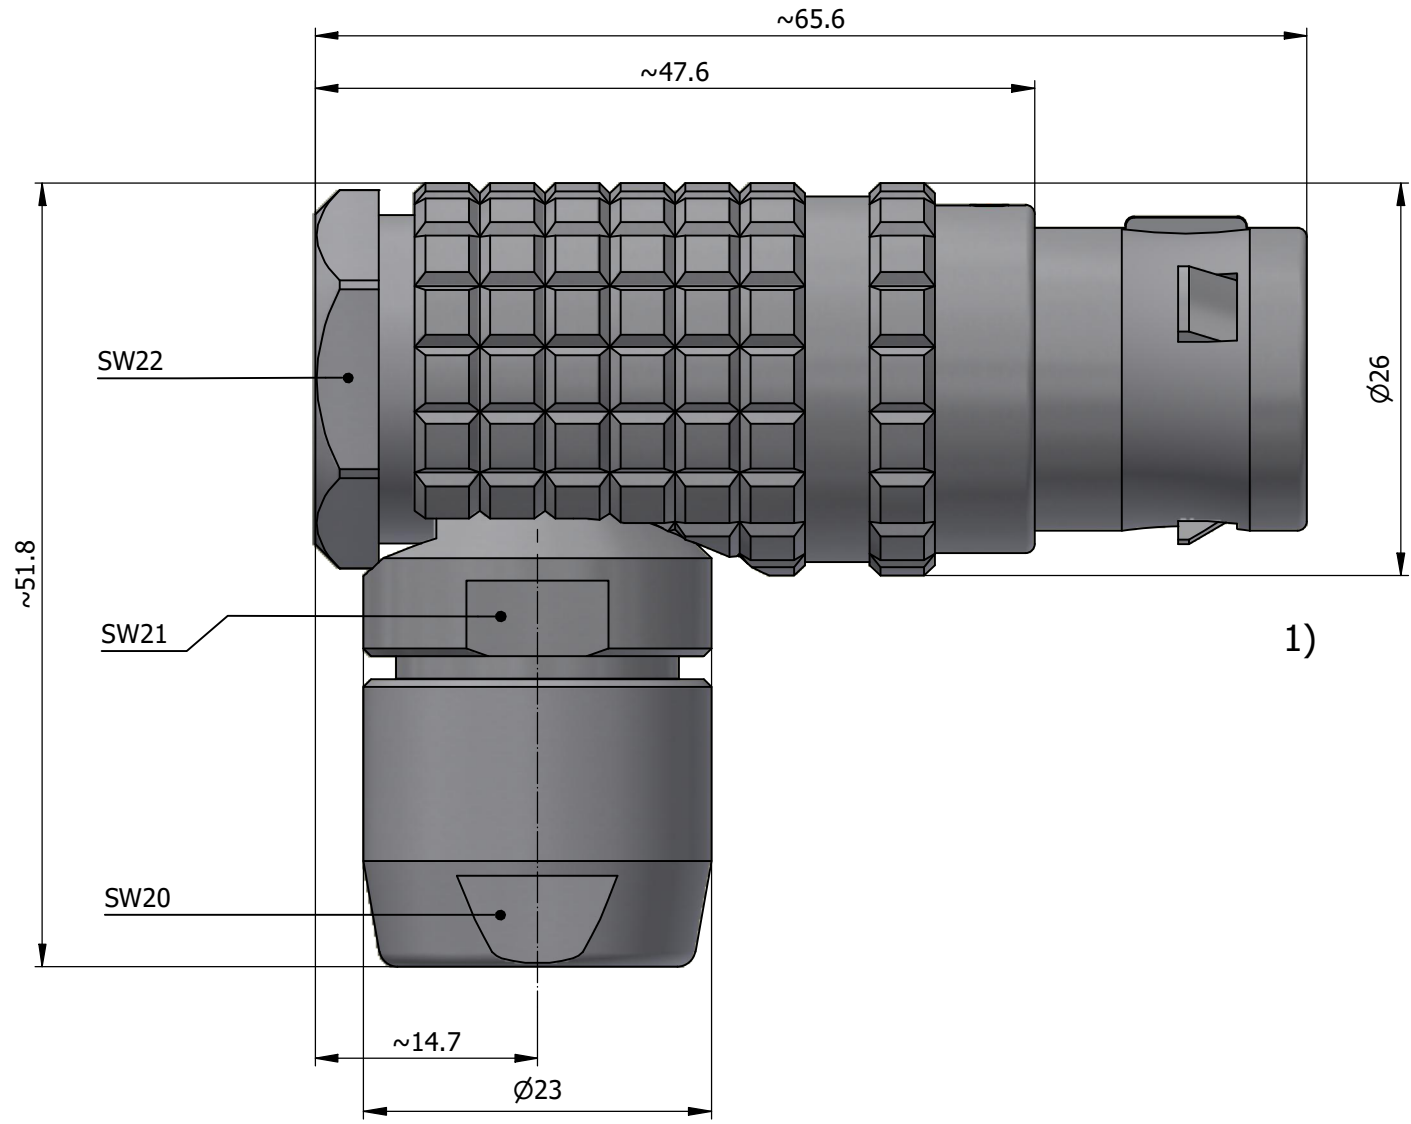

All dimensions are in millimeters (mm)

Alignment Key
Front View

Insert Configuration
Rear View

Note:

1) This picture is generic and for illustrative purposes only, and may show different keying, materials, colour, finish, and contact configuration. Minor shape or feature variations to actual item may be present.

All additional information are documented on the datasheet (See below link or QR Code)
www.lemo.com/pdf/FHG.4B.320.CNAD15.pdf

Model Alignment Key Series Insert Config. Housing Insulator Contact Collet Type Cable Ø Variant
FHG.4B.320.CNAD15