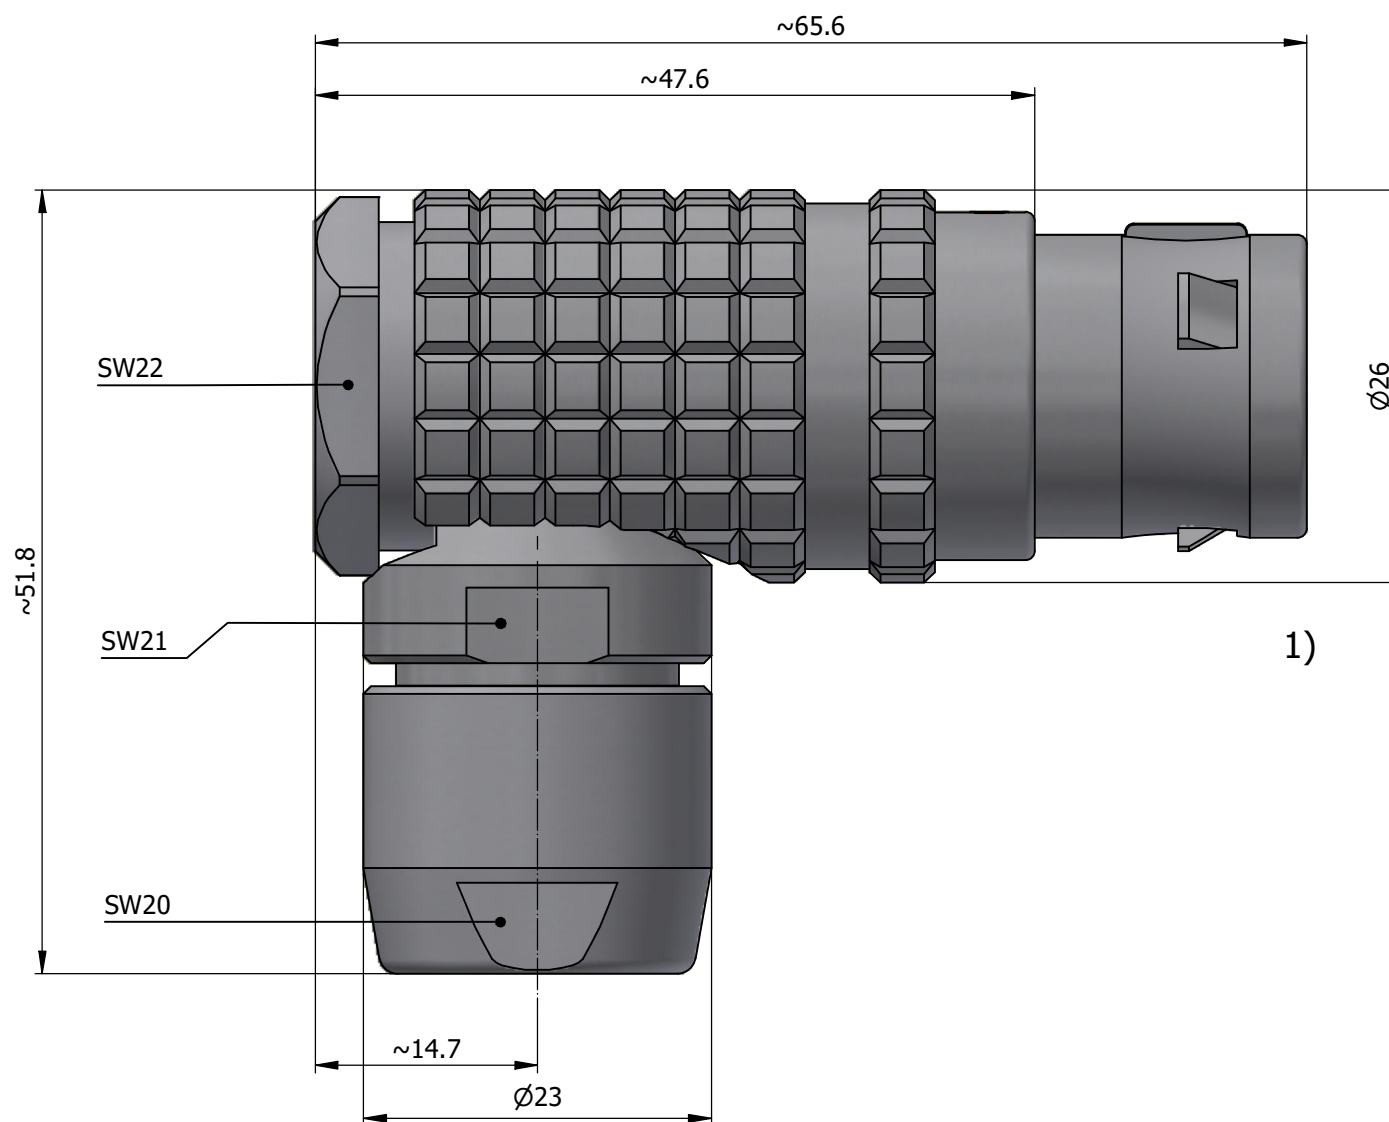

All dimensions are in millimeters (mm)

Alignment Key
Front View

Insert Configuration
Rear View

Note:

1) This picture is generic and for illustrative purposes only, and may show different keying, materials, colour, finish, and contact configuration. Minor shape or feature variations to actual item may be present.

All additional information are documented on the datasheet (See below link or QR Code)
www.lemo.com/pdf/FHG.4B.340.CLAD13.pdf

Model Alignment Key Series Insert Config. Housing Insulator Contact Collet Type Cable ϕ Variant
FHG.4B.340.CLAD13