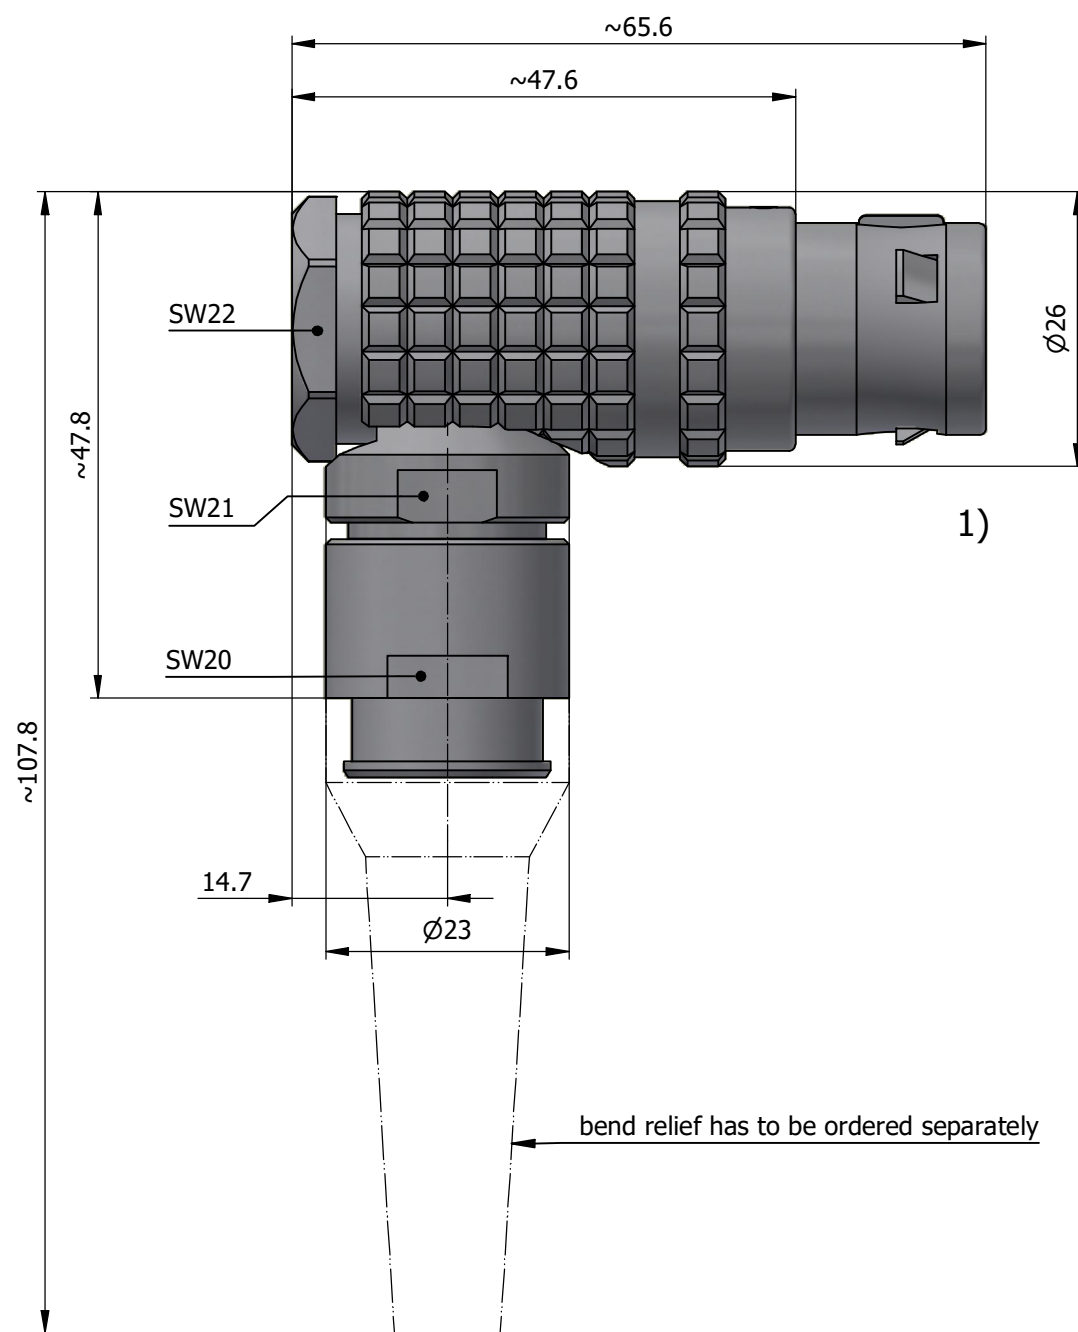

All dimensions are in millimeters (mm)

Alignment Key
Front View

Insert Configuration
Rear View

Note:

1) This picture is generic and for illustrative purposes only, and may show different keying, materials, colour, finish, and contact configuration. Minor shape or feature variations to actual item may be present.

All additional information are documented on the datasheet (See below link or QR Code)
www.lemo.com/pdf/FHG.4B.856.CLAD11Z.pdf

Model	Alignment Key	Series	Insert Config.	Housing	Insulator	Contact	Collet Type	Cable Ø	Variant
FHG	.4B	.856	.CLAD	11Z					