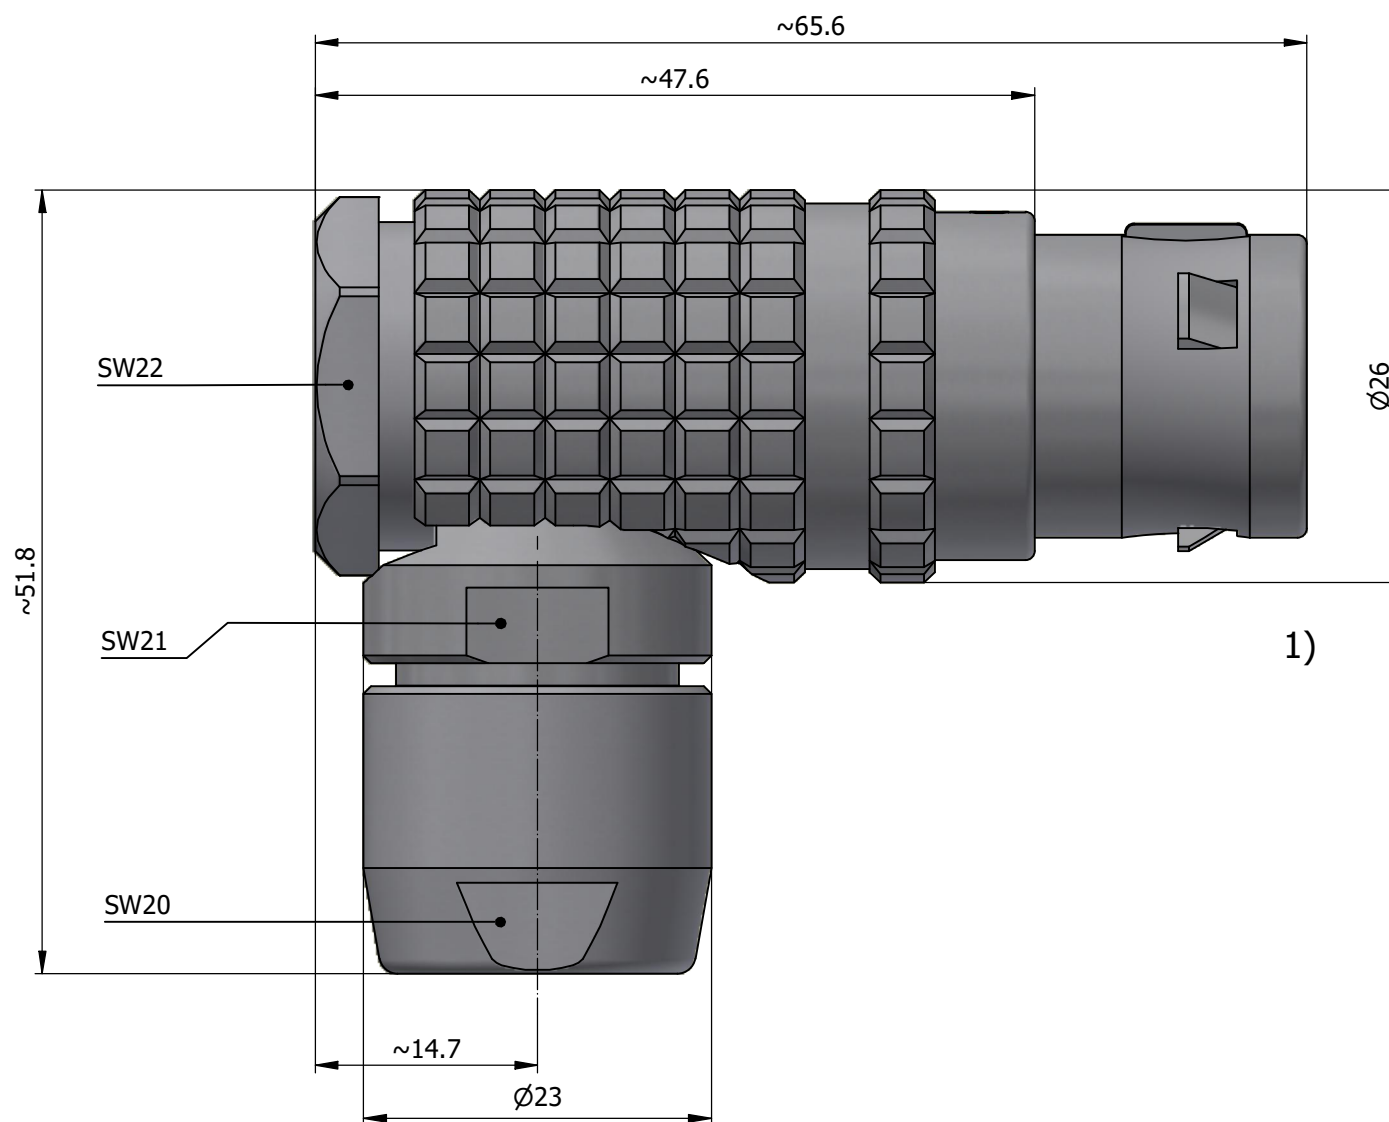

All dimensions are in millimeters (mm)

Alignment Key
Front View

Insert Configuration
Rear View

Note:

1) This picture is generic and for illustrative purposes only, and may show different keying, materials, colour, finish, and contact configuration. Minor shape or feature variations to actual item may be present.

All additional information are documented on the datasheet (See below link or QR Code)
www.lemo.com/pdf/FHG.4B.856.CLAD121.pdf

Model	Alignment Key	Series	Insert Config.	Housing	Insulator	Contact	Collet Type	Cable Ø	Variant
FHG	.4B	.856	.CLAD121						