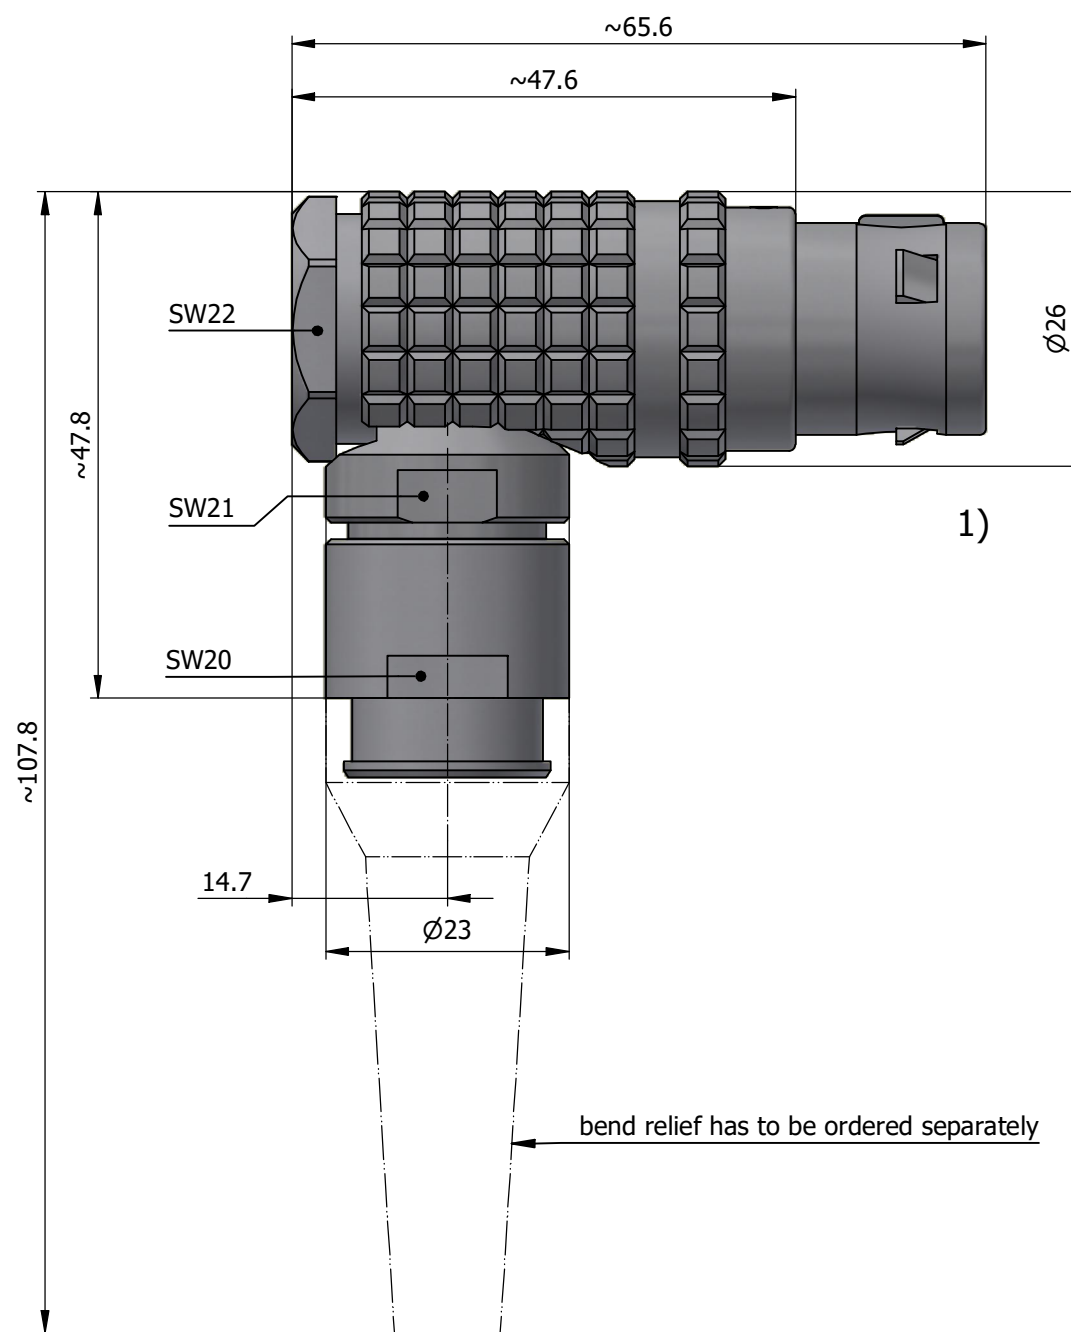

All dimensions are in millimeters (mm)

Alignment Key
Front View

Insert Configuration
Rear View

Note:

1) This picture is generic and for illustrative purposes only, and may show different keying, materials, colour, finish, and contact configuration. Minor shape or feature variations to actual item may be present.

All additional information are documented on the datasheet (See below link or QR Code)
www.lemo.com/pdf/FHG.4B.856.CLCD21Z.pdf

Model	Alignment Key	Series	Insert Config.	Housing	Insulator	Contact	Collet Type	Cable Ø	Variant
FHG	.4B	.856	.CLCD	21	Z				