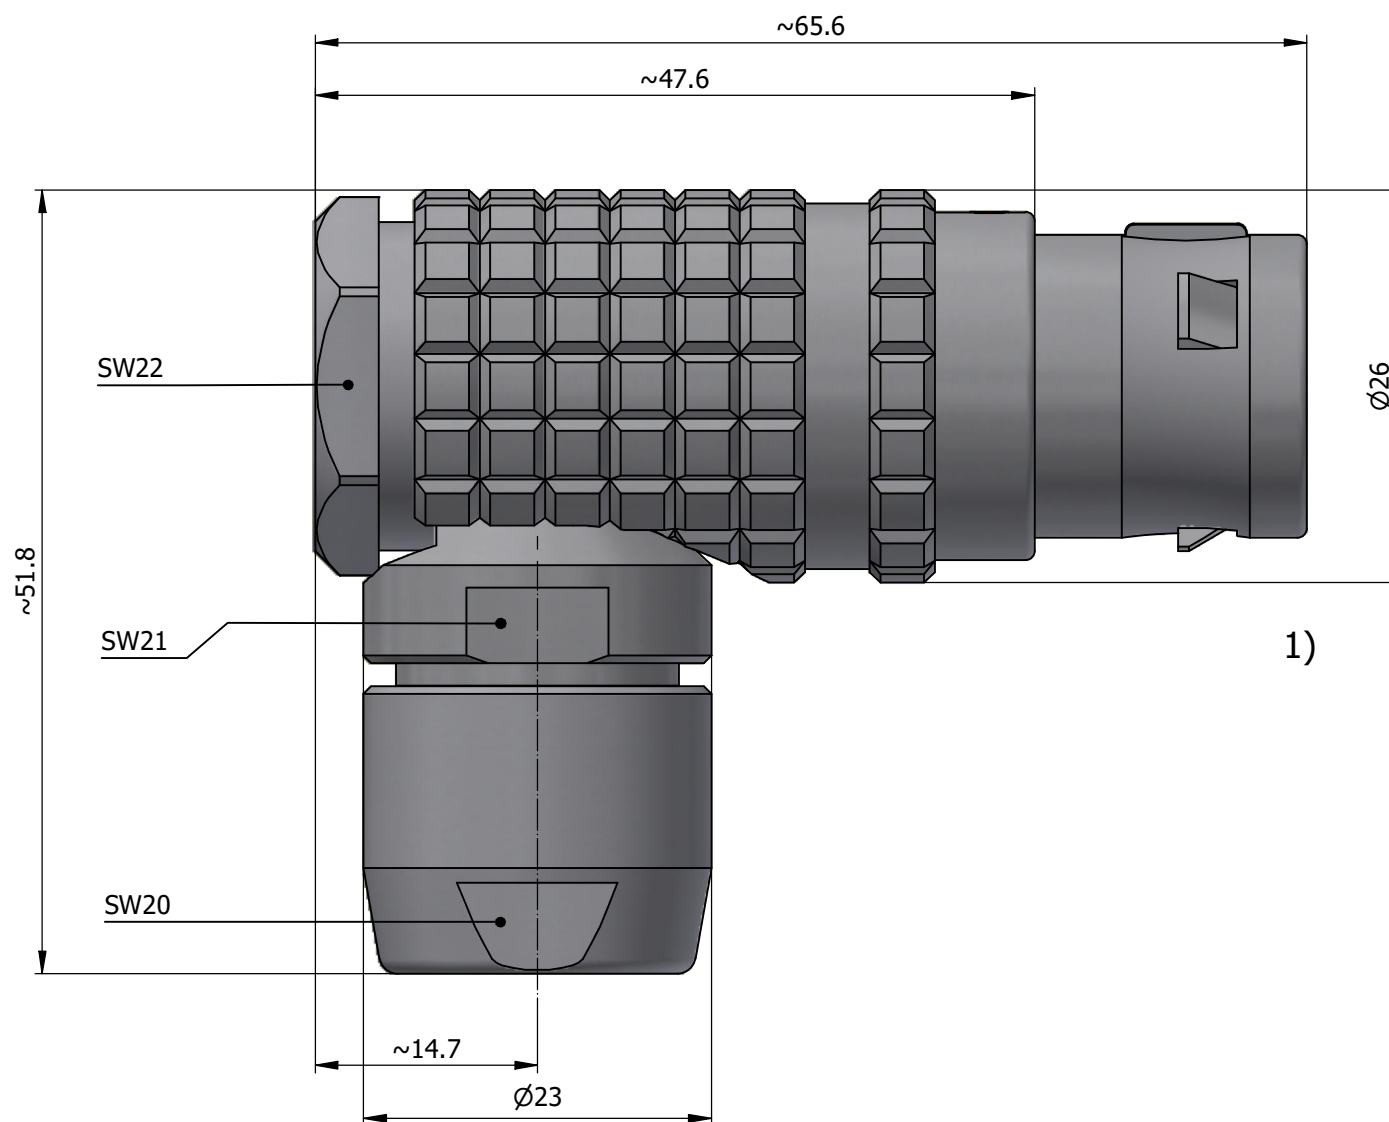

All dimensions are in millimeters (mm)

Alignment Key
Front View

Insert Configuration
Rear View

Note:

1) This picture is generic and for illustrative purposes only, and may show different keying, materials, colour, finish, and contact configuration. Minor shape or feature variations to actual item may be present.

All additional information are documented on the datasheet (See below link or QR Code)
www.lemo.com/pdf/FHG.4B.879.CLCD151.pdf

Model	Alignment Key	Series	Insert Config.	Housing	Insulator	Contact	Collet Type	Cable ϕ	Variant
FHG.4B.879		CLCD151							