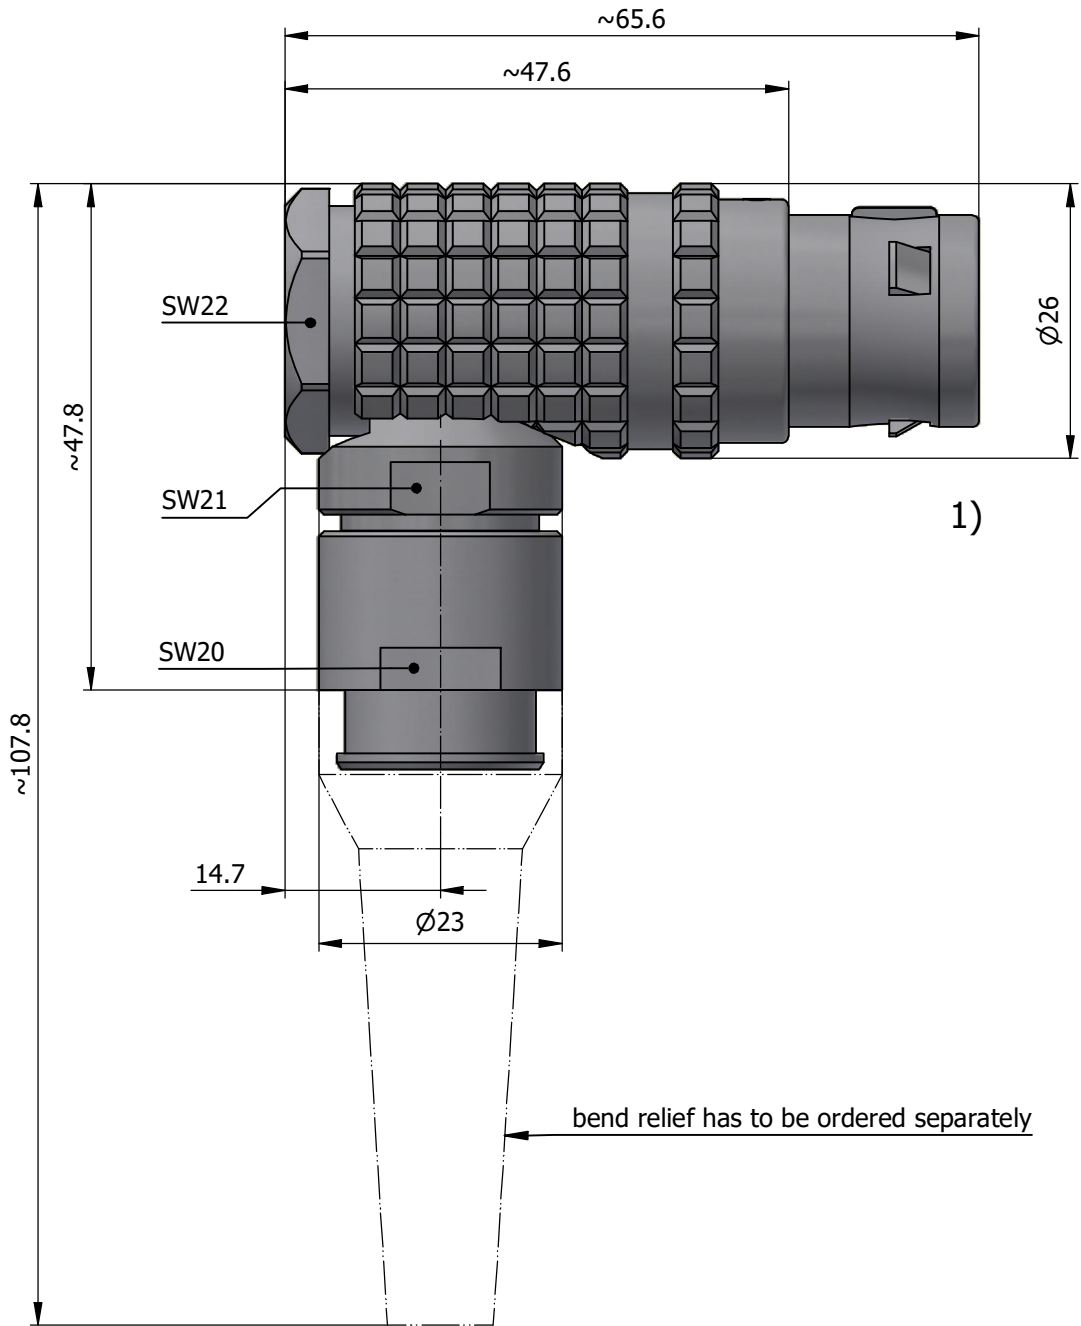

All dimensions are in millimeters (mm)

Alignment Key
Front View

Insert Configuration
Rear View

Note:

1) This picture is generic and for illustrative purposes only, and may show different keying, materials, colour, finish, and contact configuration. Minor shape or feature variations to actual item may be present.

All additional information are documented on the datasheet (See below link or QR Code)
www.lemo.com/pdf/FHG.4B.894.CLCD02Z.pdf

Model	Alignment Key	Series	Insert Config.	Housing	Insulator	Contact	Collet Type	Cable Ø	Variant
FHG	.4B	.894	.CLCD02Z						

<p>Datasheet</p>	<p>Elbow (90°) plug with cable collet for bend relief</p> <p>Series 4B</p>		<p>Drawn 17.12.2024 MARI/MARI</p>
	<p>LEMO LEMO SA Chemin des Champs-Courbes 28 1024 Ecublens - SWITZERLAND</p>		<p>Checked 17.12.2024 OBAR</p>
	<p>Tel. (+41 21) 695 16 00 email : info@lemo.com www.lemo.com</p>		<p>Modified 00 17.12.2024/MARI</p>
	<p>CD</p>		<p>DO NOT SCALE DRAWING</p>
<p>FHG.4B.894.CLCD02Z</p>			