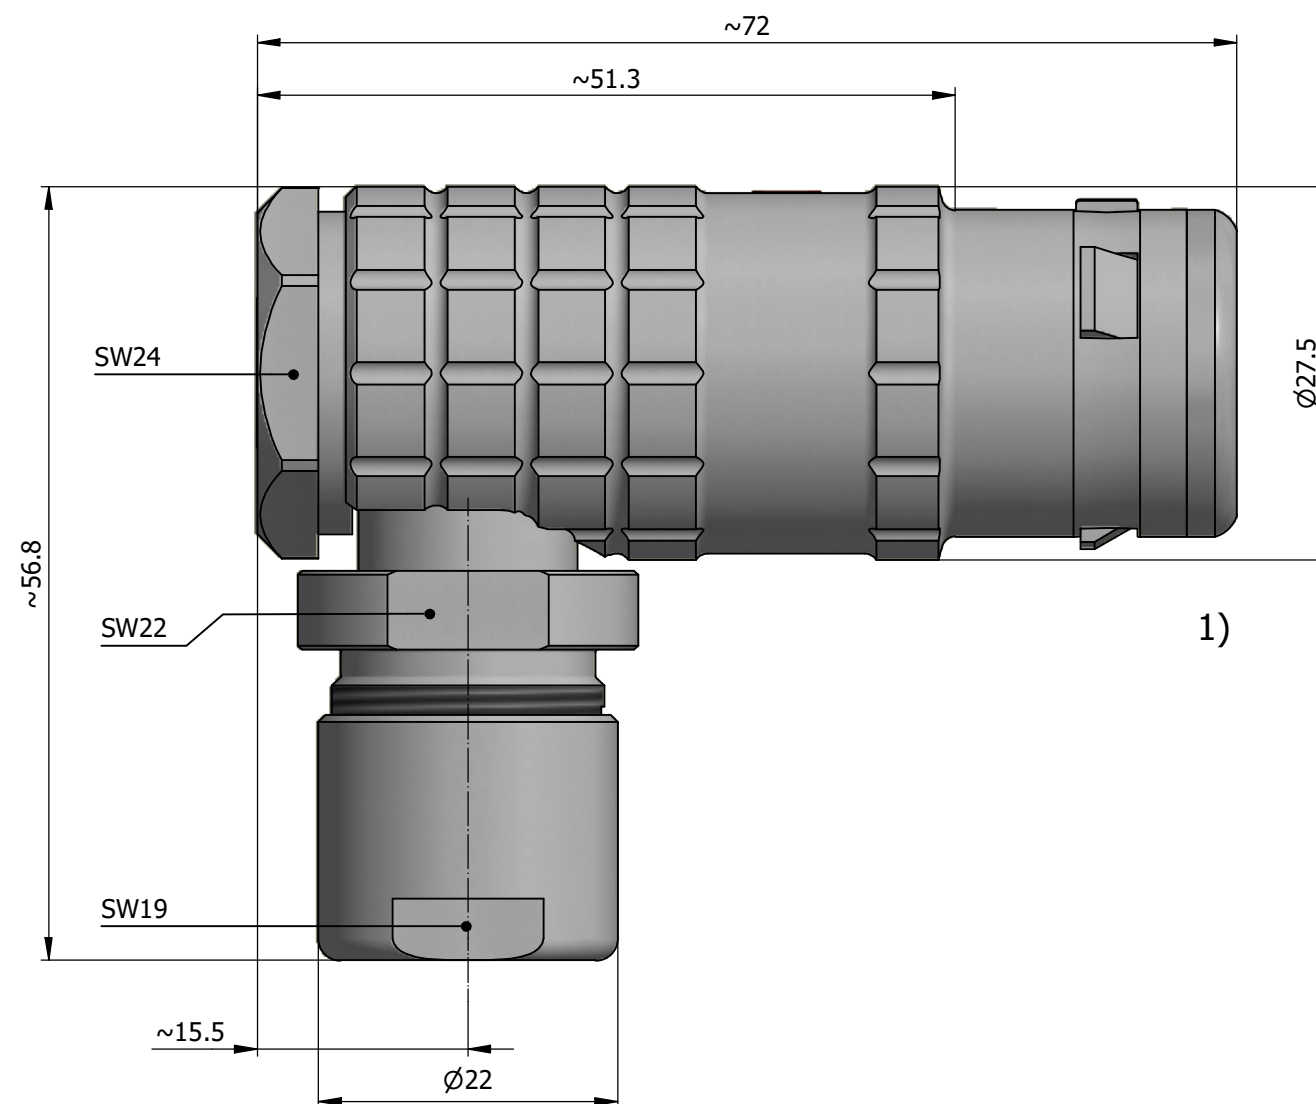

All dimensions are in millimeters (mm)

Alignment Key
Front View

Insert Configuration
Rear View

Note:

1) This picture is generic and for illustrative purposes only, and may show different keying, materials, colour, finish, and contact configuration. Minor shape or feature variations to actual item may be present.

All additional information are documented on the datasheet (See below link or QR Code)
www.lemo.com/pdf/FHG.4K.304.CLAC11.pdf

Model Alignment Key Series Insert Config. Housing Insulator Contact Collet Type Cable Ø Variant
FHG.4K.304.CLAC11