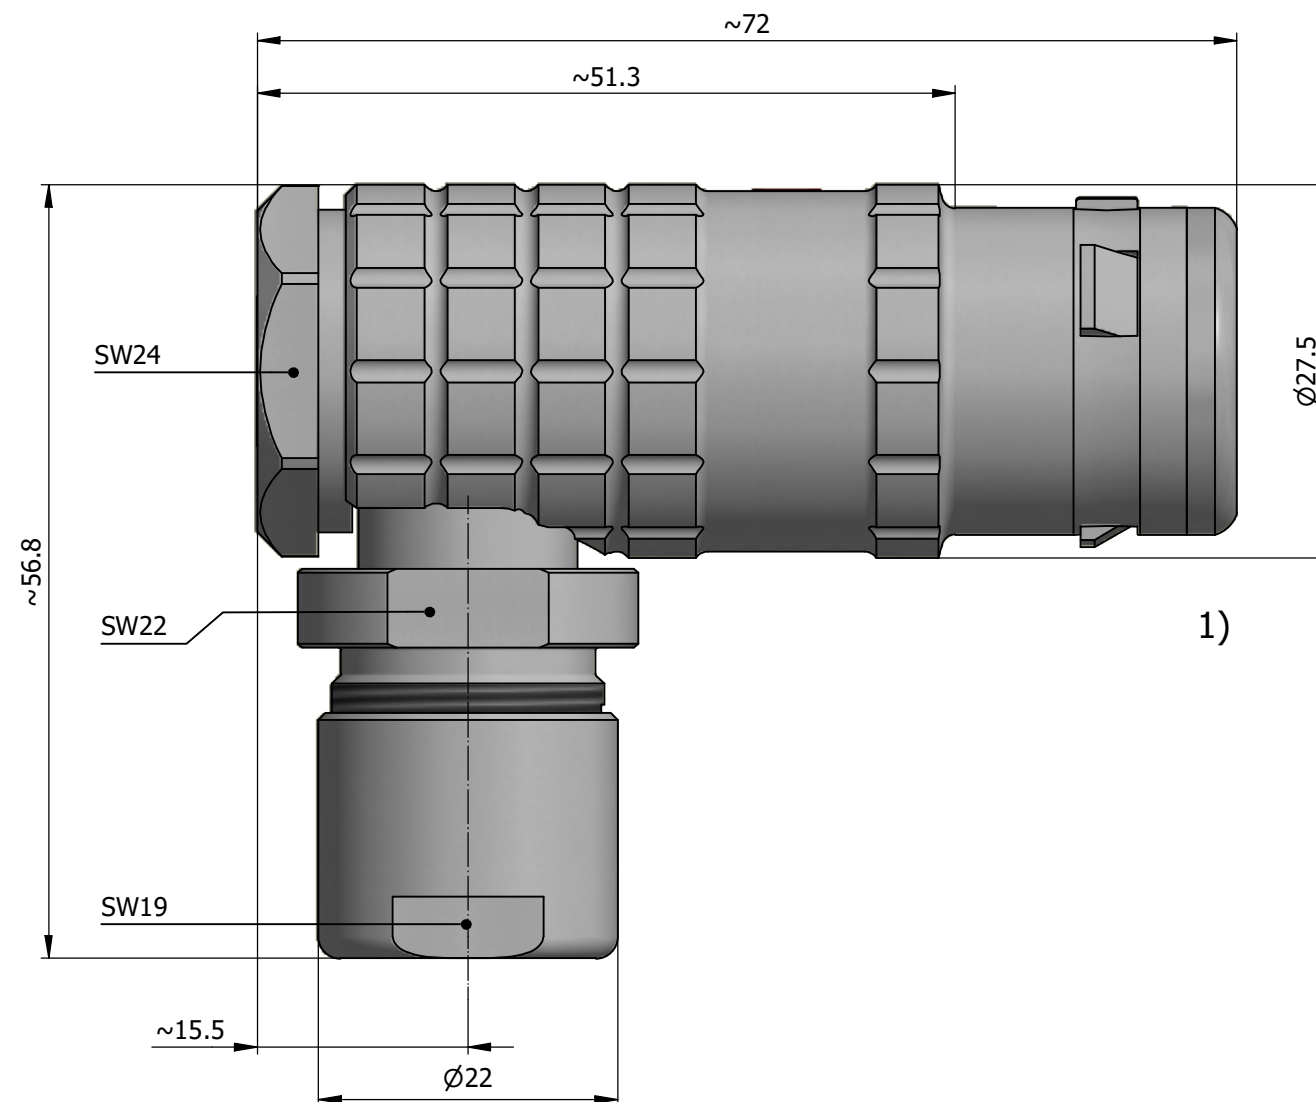

All dimensions are in millimeters (mm)

Alignment Key
Front View

Insert Configuration
Rear View

Note:

1) This picture is generic and for illustrative purposes only, and may show different keying, materials, colour, finish, and contact configuration. Minor shape or feature variations to actual item may be present.

All additional information are documented on the datasheet (See below link or QR Code)
www.lemo.com/pdf/FHG.4K.304.CLAC12E.pdf

Model	Alignment Key	Series	Insert Config.	Housing	Insulator	Contact	Collet Type	Cable Ø	Variant
FHG	.4K	.304	.CLAC12E						