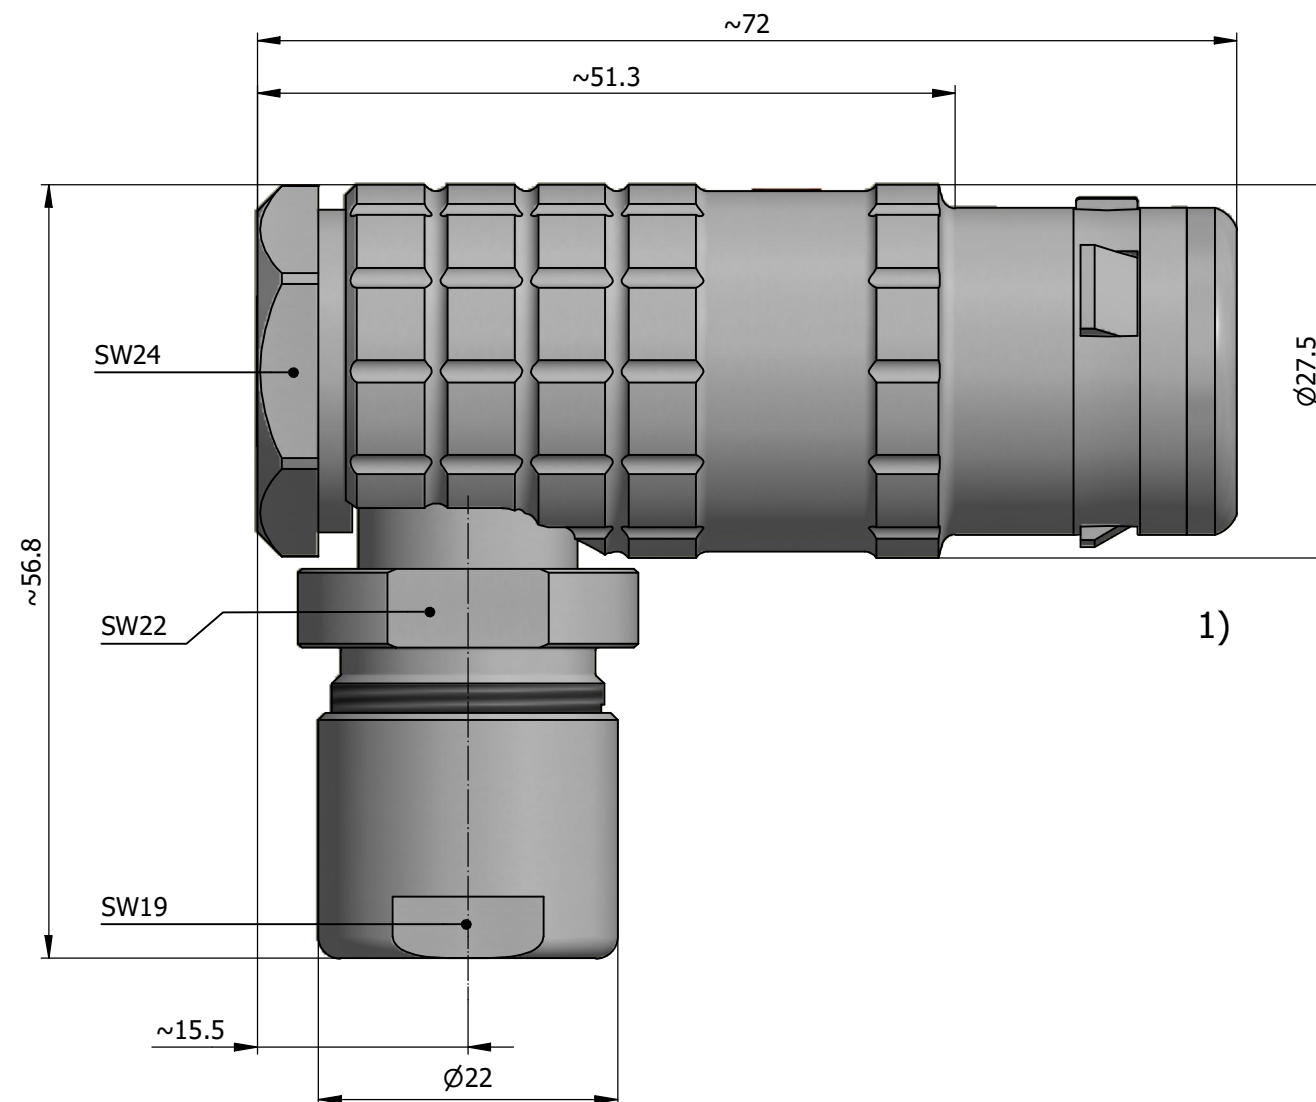

All dimensions are in millimeters (mm)

Alignment Key
Front View

Insert Configuration
Rear View

Note:

1) This picture is generic and for illustrative purposes only, and may show different keying, materials, colour, finish, and contact configuration. Minor shape or feature variations to actual item may be present.

All additional information are documented on the datasheet (See below link or QR Code)
www.lemo.com/pdf/FHG.4K.307.CLAC80E.pdf

Model	Alignment Key	Series	Insert Config.	Housing	Insulator	Contact	Collet Type	Cable Ø	Variant
FHG		4K	307						CLAC80E