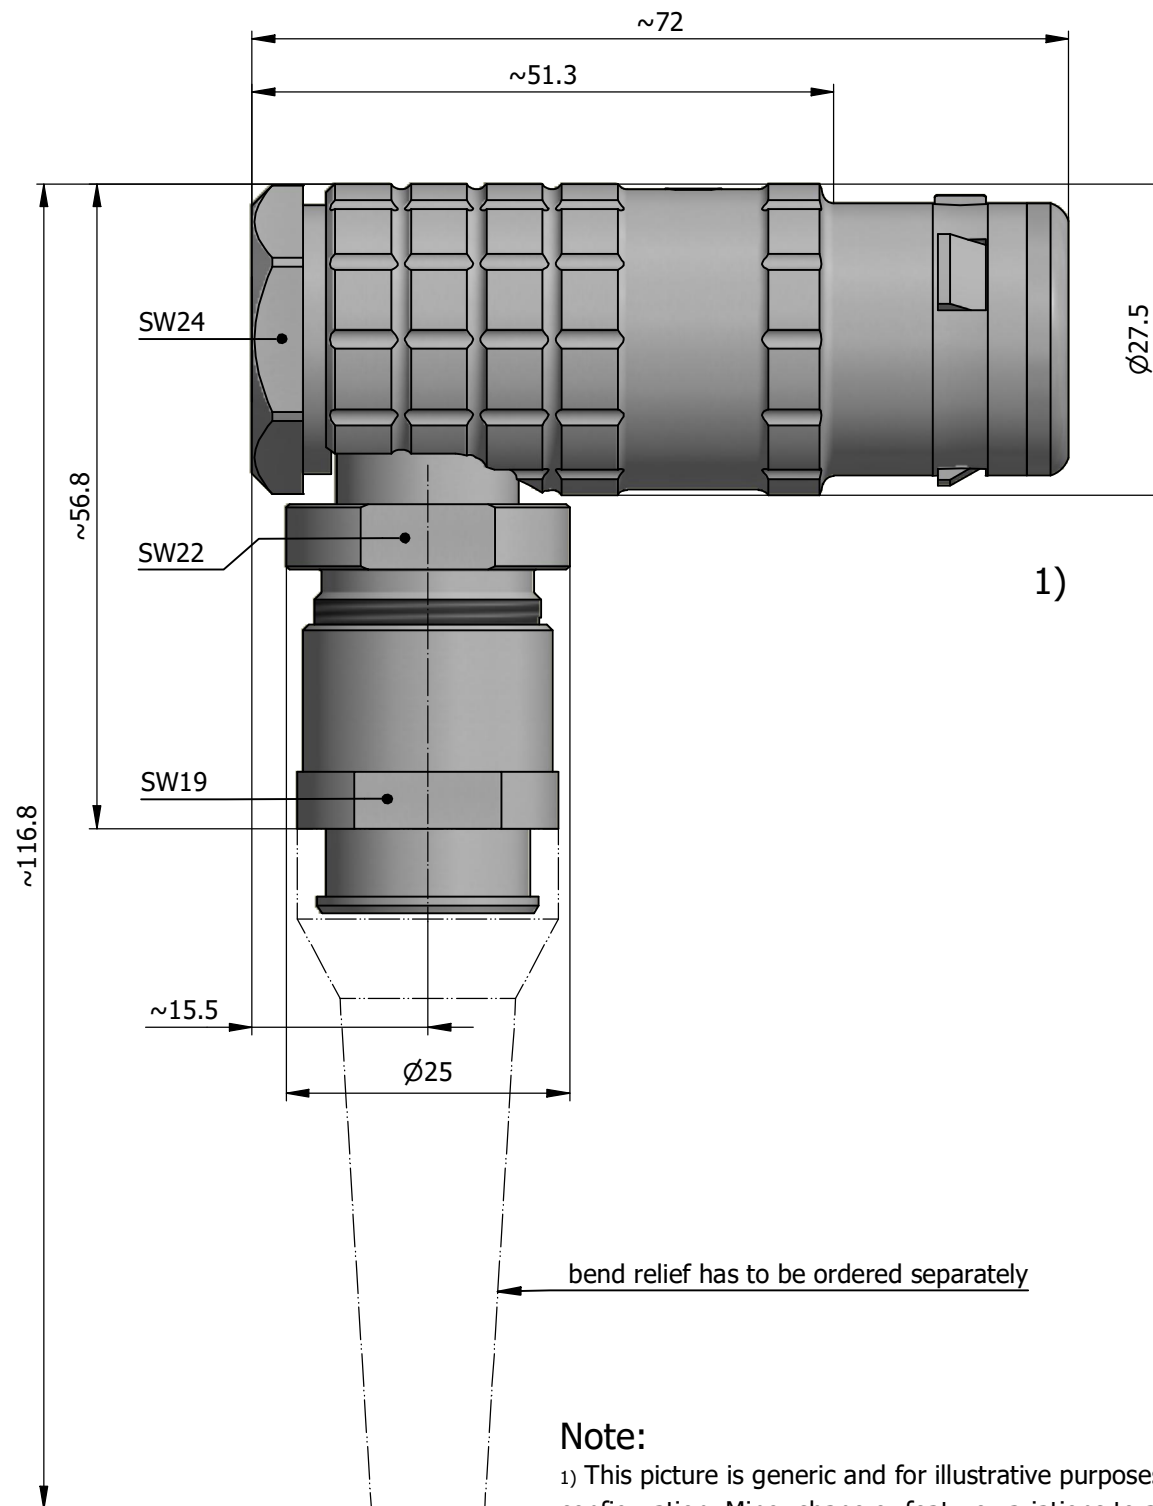

All dimensions are in millimeters (mm)

Alignment Key
Front View

Insert Configuration
Rear View

Note:

1) This picture is generic and for illustrative purposes only, and may show different keying, materials, colour, finish, and contact configuration. Minor shape or feature variations to actual item may be present.

All additional information are documented on the datasheet (See below link or QR Code)
www.lemo.com/pdf/FHG.4K.307.CYCC15Z.pdf

Model	Alignment Key	Series	Insert Config.	Housing	Insulator	Contact	Collet Type	Cable Ø	Variant
FHG	.4K	.307	.CYCC15Z						