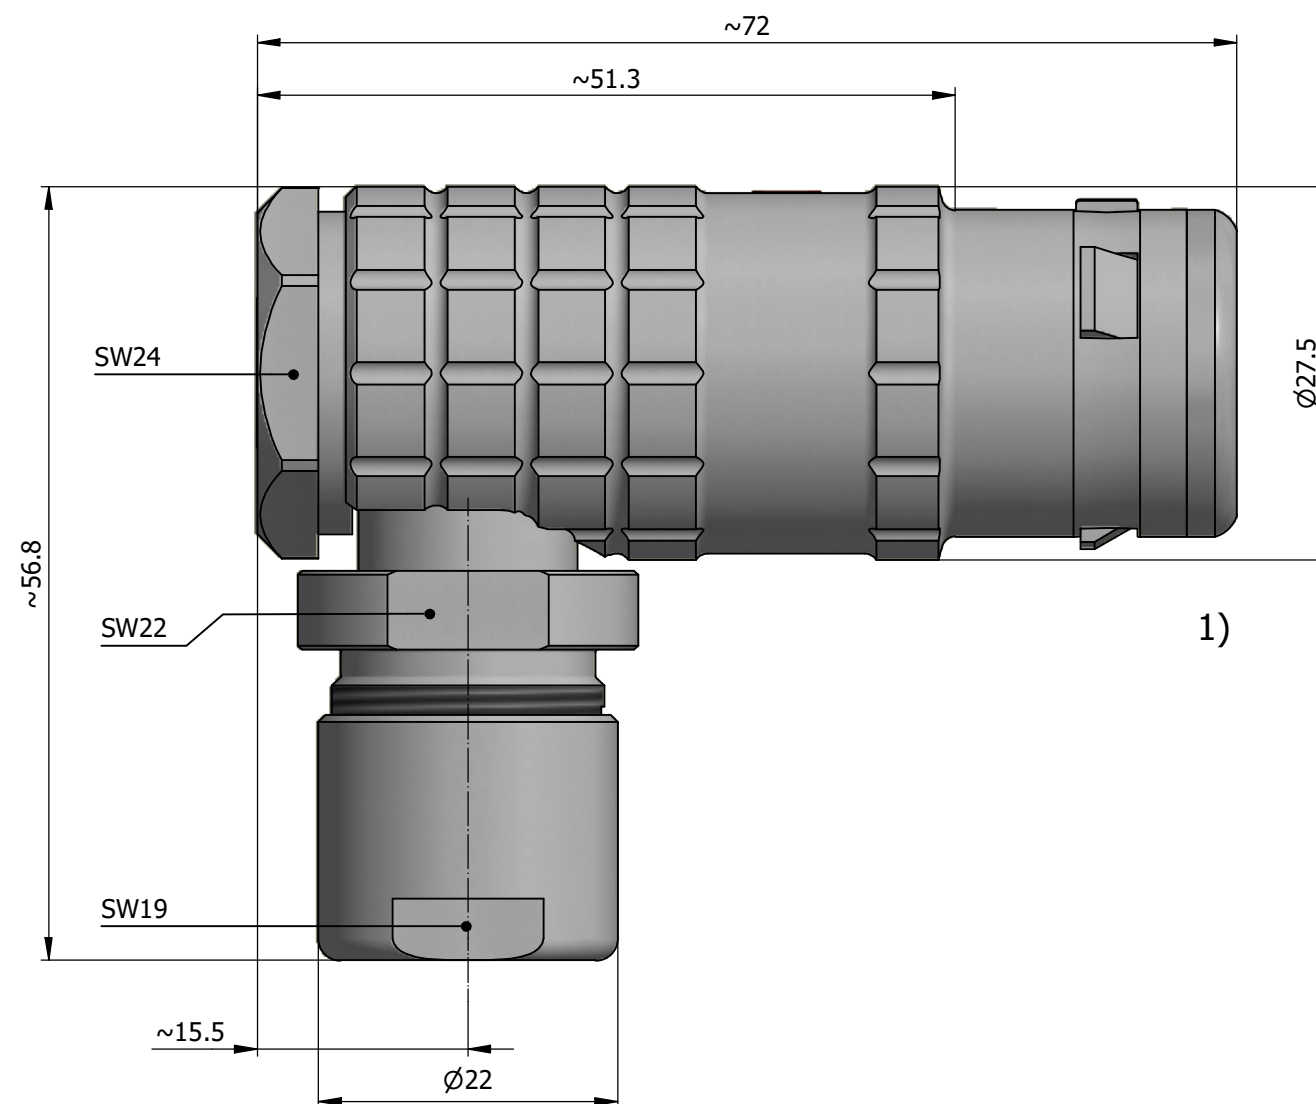

All dimensions are in millimeters (mm)

Alignment Key
Front View

Insert Configuration
Rear View

Note:

1) This picture is generic and for illustrative purposes only, and may show different keying, materials, colour, finish, and contact configuration. Minor shape or feature variations to actual item may be present.

All additional information are documented on the datasheet (See below link or QR Code)
www.lemo.com/pdf/FHG.4K.310.CLAC13.pdf

Model Alignment Key Series Insert Config. Housing Insulator Contact Collet Type Cable Ø Variant
FHG.4K.310.CLAC13