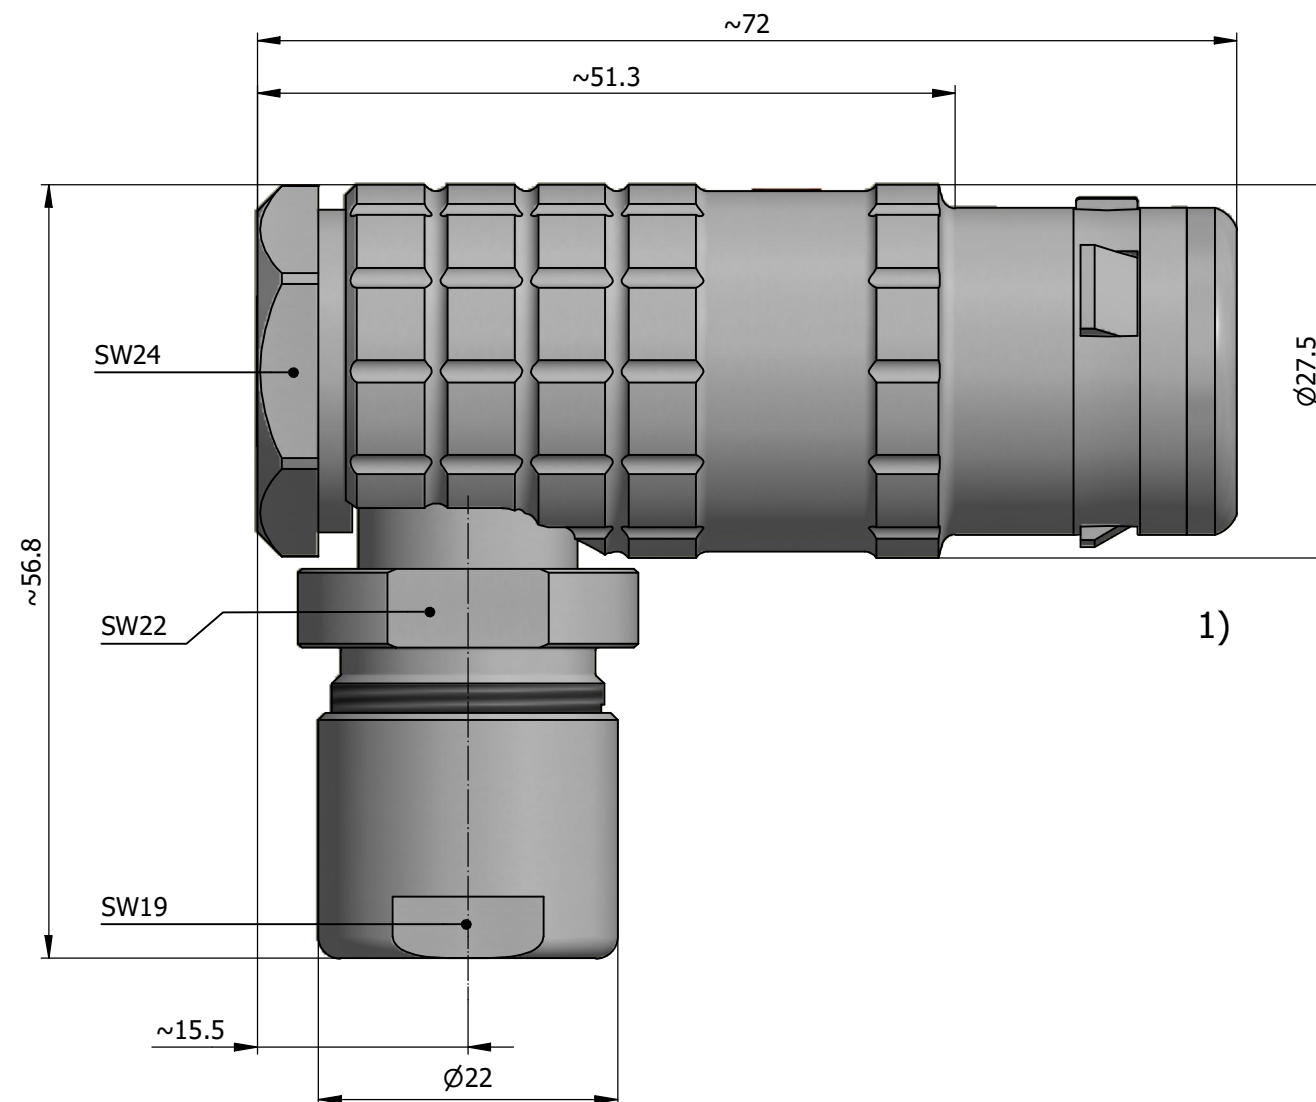

All dimensions are in millimeters (mm)

Alignment Key
Front View

Insert Configuration
Rear View

Note:

1) This picture is generic and for illustrative purposes only, and may show different keying, materials, colour, finish, and contact configuration. Minor shape or feature variations to actual item may be present.

All additional information are documented on the datasheet (See below link or QR Code)
www.lemo.com/pdf/FHG.4K.310.CLAC90.pdf

Model Alignment Key Series Insert Config. Housing Insulator Contact Collet Type Cable ϕ Variant
FHG.4K.310.CLAC90