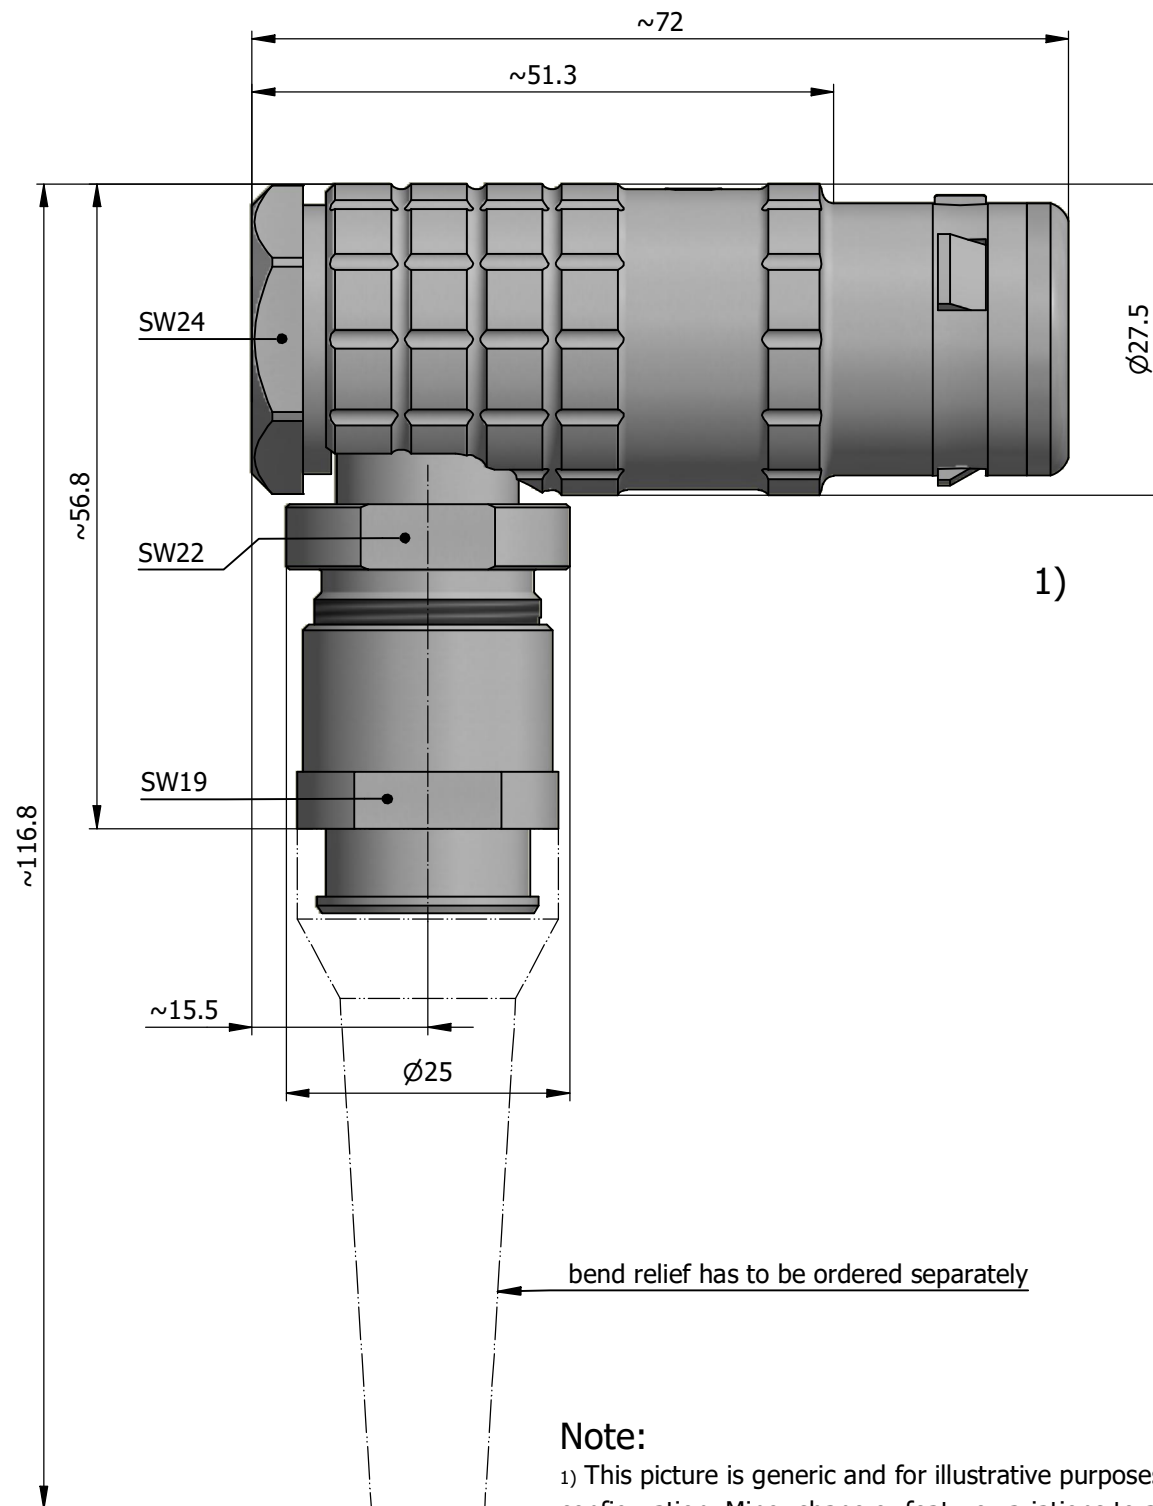

All dimensions are in millimeters (mm)

Alignment Key
Front View

Insert Configuration
Rear View

Note:

1) This picture is generic and for illustrative purposes only, and may show different keying, materials, colour, finish, and contact configuration. Minor shape or feature variations to actual item may be present.

All additional information are documented on the datasheet (See below link or QR Code)
www.lemo.com/pdf/FHG.4K.310.CYCC11Z.pdf

| | | | | | | | | | |
|-------|---------------|--------|----------------|---------|-----------|---------|-------------|---------|---------|
| Model | Alignment Key | Series | Insert Config. | Housing | Insulator | Contact | Collet Type | Cable Ø | Variant |
| FHG | .4K | .310 | .CYCC | 11Z | | | | | |