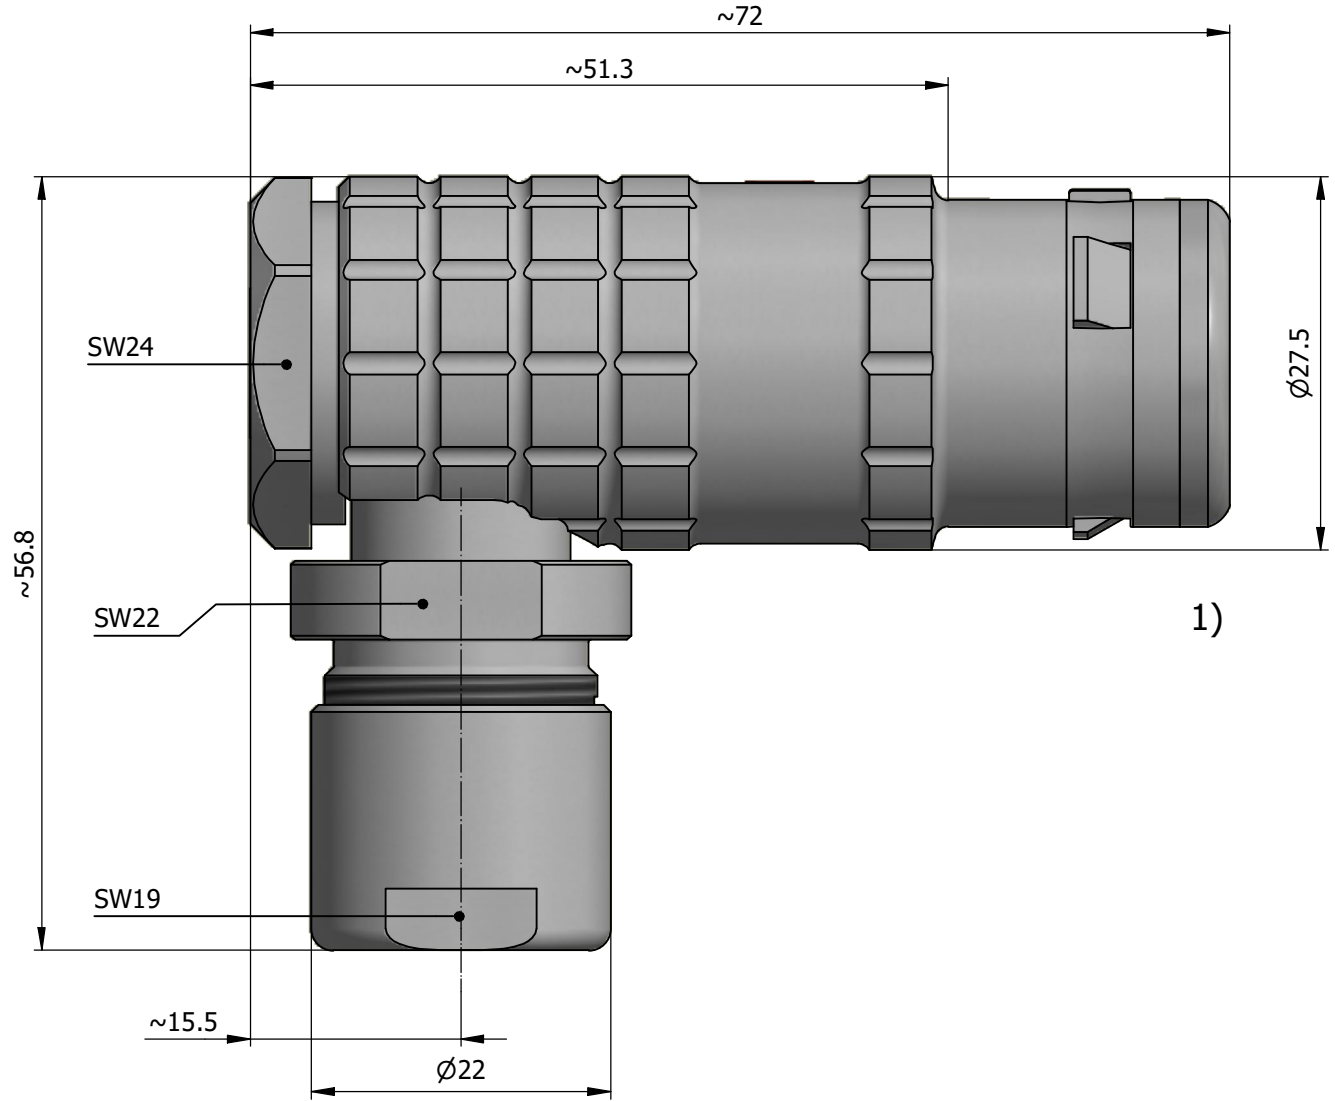

All dimensions are in millimeters (mm)

Alignment Key
Front View

Insert Configuration
Rear View

Note:

1) This picture is generic and for illustrative purposes only, and may show different keying, materials, colour, finish, and contact configuration. Minor shape or feature variations to actual item may be present.

All additional information are documented on the datasheet (See below link or QR Code)
www.lemo.com/pdf/FHG.4K.312.CLAC10.pdf

Model	Alignment Key	Series	Insert Config.	Housing	Insulator	Contact	Collet Type	Cable ϕ	Variant
FHG		4K							
.312.CLAC10									

<p>Datasheet</p>	<p>Elbow (90°) plug with cable collet</p> <p>Series 4K</p>		<p>Drawn 17.12.2024 MARI/MARI</p>
	<p>LEMO SA Chemin des Champs-Courbes 28 1024 Ecublens - SWITZERLAND</p>		<p>Checked 17.12.2024 MARI</p>
	<p>Tel. (+41 21) 695 16 00 email : info@lemo.com www.lemo.com</p>		<p>Modified 00 17.12.2024/MARI</p>
	<p>CD</p>		<p>DO NOT SCALE DRAWING</p>
<p>FHG.4K.312.CLAC10</p>			