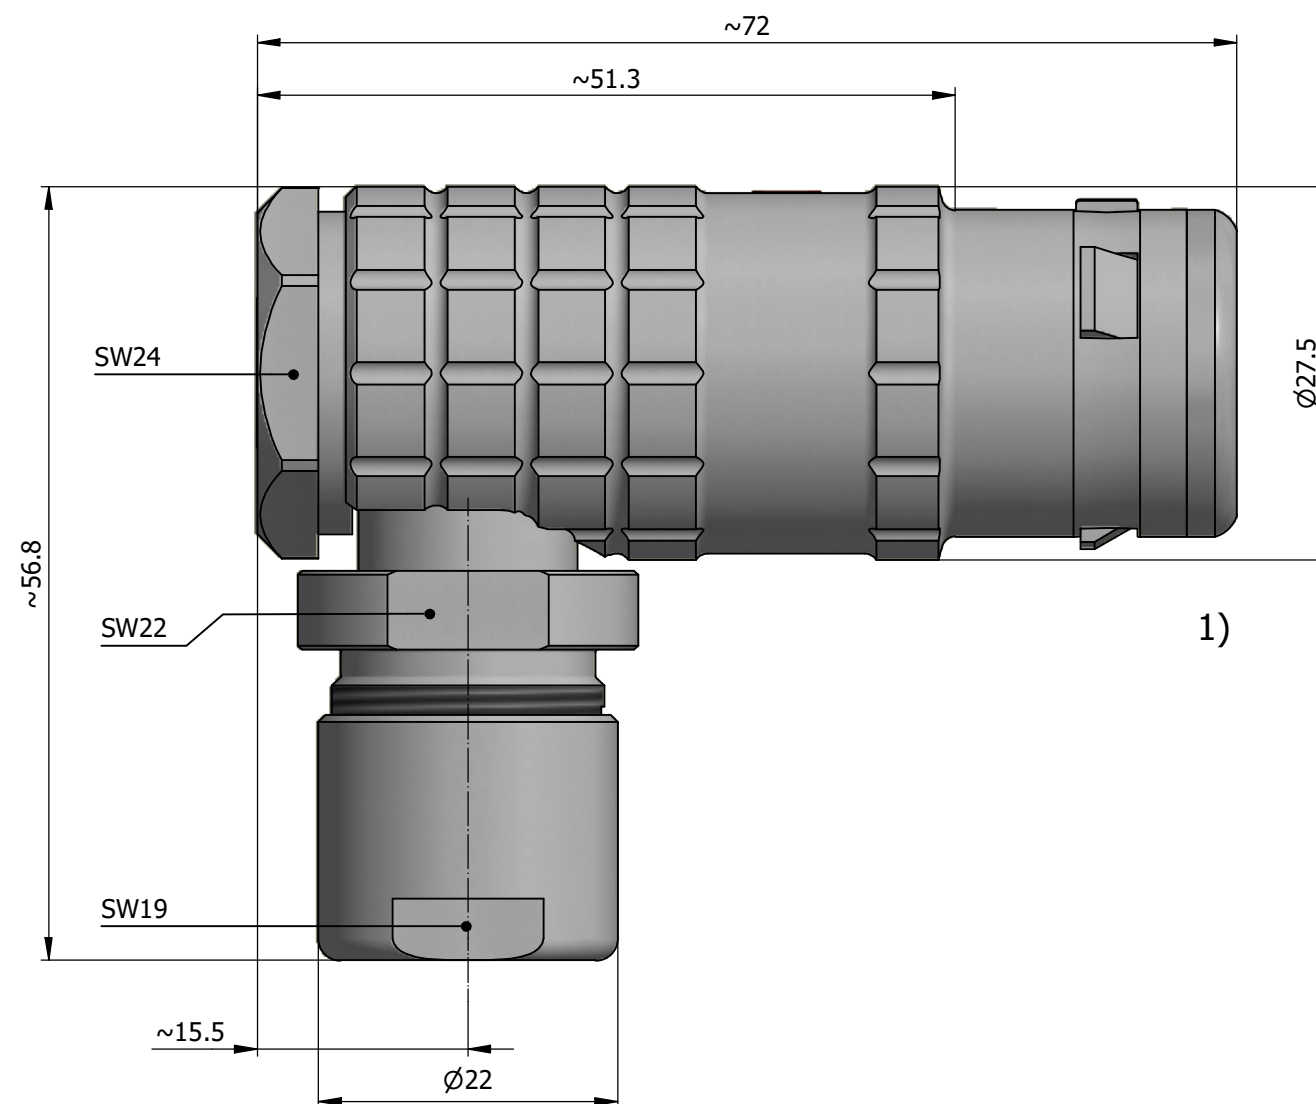

All dimensions are in millimeters (mm)

Alignment Key
Front View

Insert Configuration
Rear View

Note:

1) This picture is generic and for illustrative purposes only, and may show different keying, materials, colour, finish, and contact configuration. Minor shape or feature variations to actual item may be present.

All additional information are documented on the datasheet (See below link or QR Code)
www.lemo.com/pdf/FHG.4K.312.CLAC90.pdf

Model Alignment Key Series Insert Config. Housing Insulator Contact Collet Type Cable Ø Variant
FHG.4K.312.CLAC90