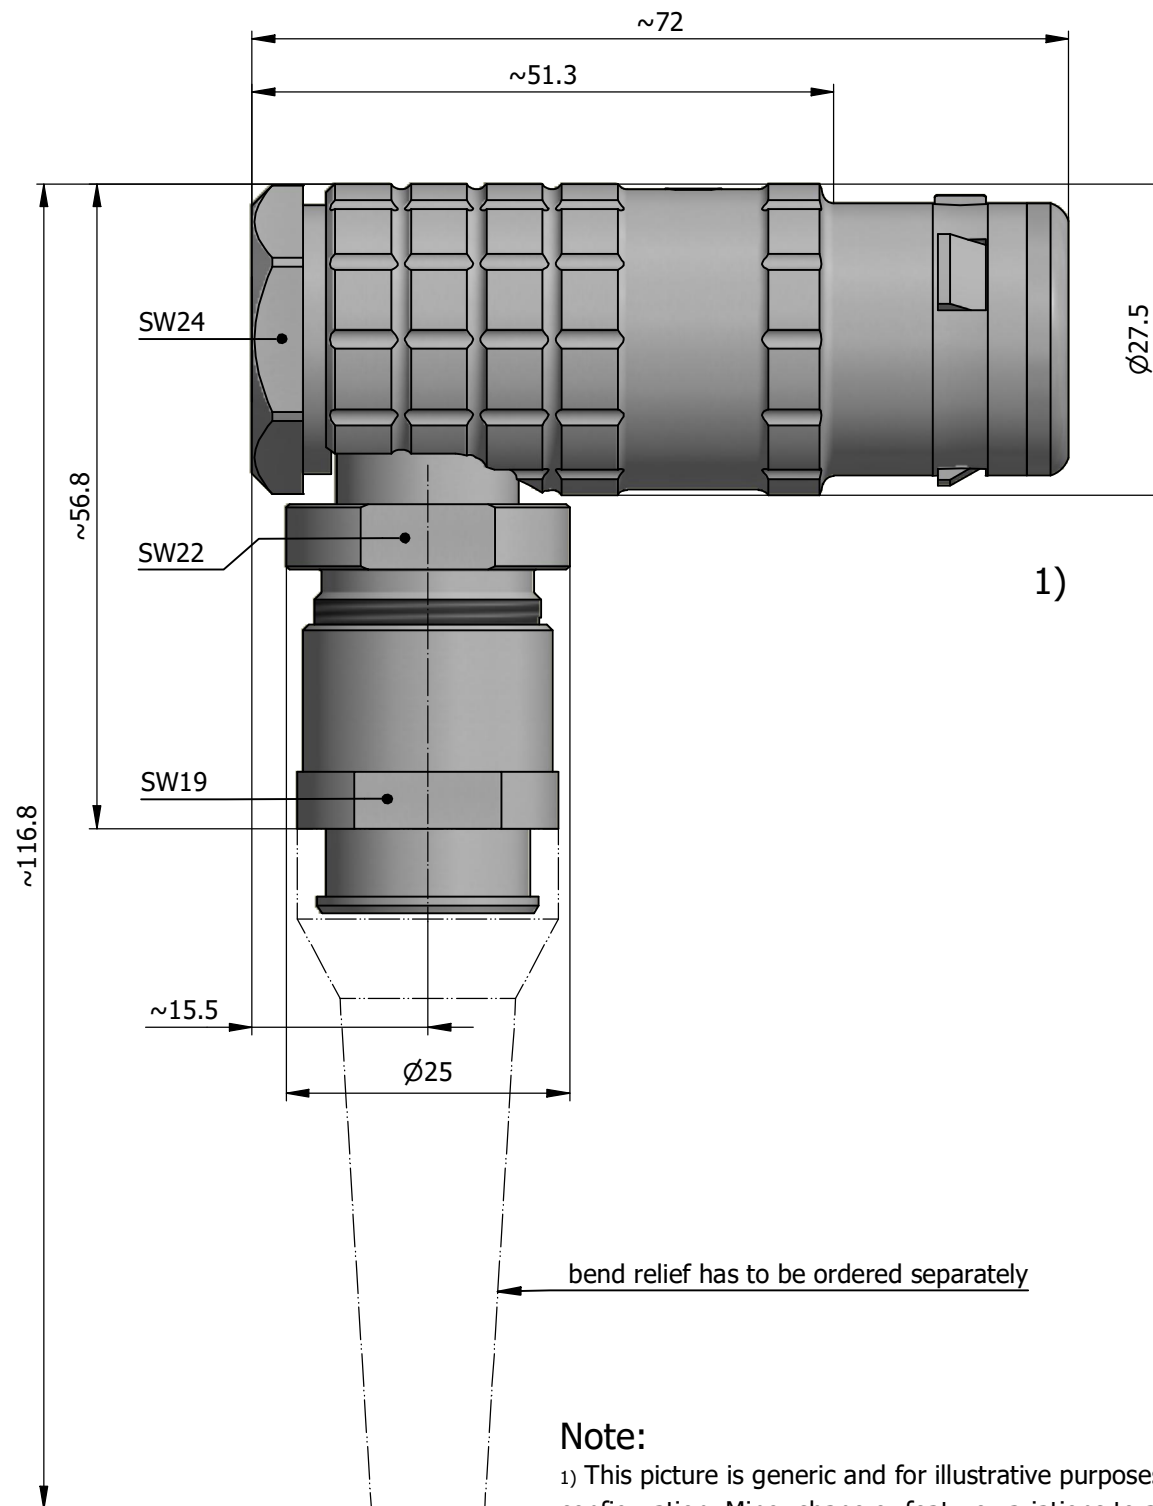

All dimensions are in millimeters (mm)

Alignment Key
Front View

Insert Configuration
Rear View

Note:

1) This picture is generic and for illustrative purposes only, and may show different keying, materials, colour, finish, and contact configuration. Minor shape or feature variations to actual item may be present.

All additional information are documented on the datasheet (See below link or QR Code)
www.lemo.com/pdf/FHG.4K.316.CLAC80Z.pdf

Model	Alignment Key	Series	Insert Config.	Housing	Insulator	Contact	Collet Type	Cable Ø	Variant
FHG	.4K	.316	.CLAC80Z						