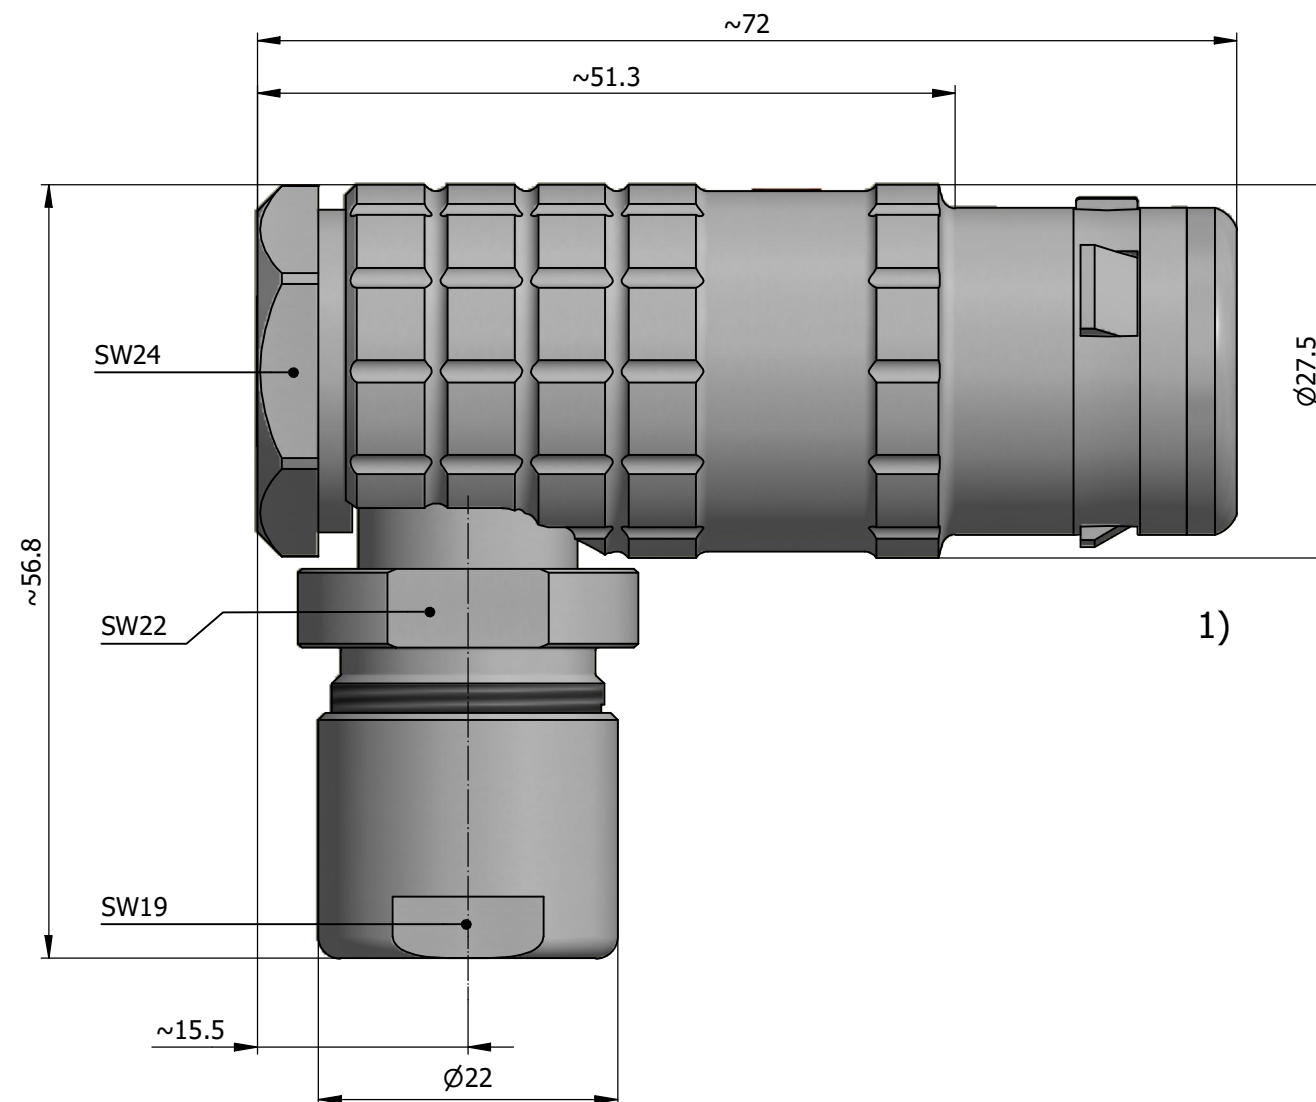

All dimensions are in millimeters (mm)

Alignment Key  
Front View

Insert Configuration  
Rear View

**Note:**

1) This picture is generic and for illustrative purposes only, and may show different keying, materials, colour, finish, and contact configuration. Minor shape or feature variations to actual item may be present.

All additional information are documented on the datasheet (See below link or QR Code)  
[www.lemo.com/pdf/FHG.4K.316.CLAC90.pdf](http://www.lemo.com/pdf/FHG.4K.316.CLAC90.pdf)

Model	Alignment Key	Series	Insert Config.	Housing	Insulator	Contact	Collet Type	Cable Ø	Variant
FHG.4K.316									
<b>CLAC90</b>									

CD

Drawn	17.12.2024	MARI/MARI
Checked	17.12.2024	MARI
Modified	00	17.12.2024/MARI
DO NOT SCALE DRAWING		

**FHG.4K.316.CLAC90**