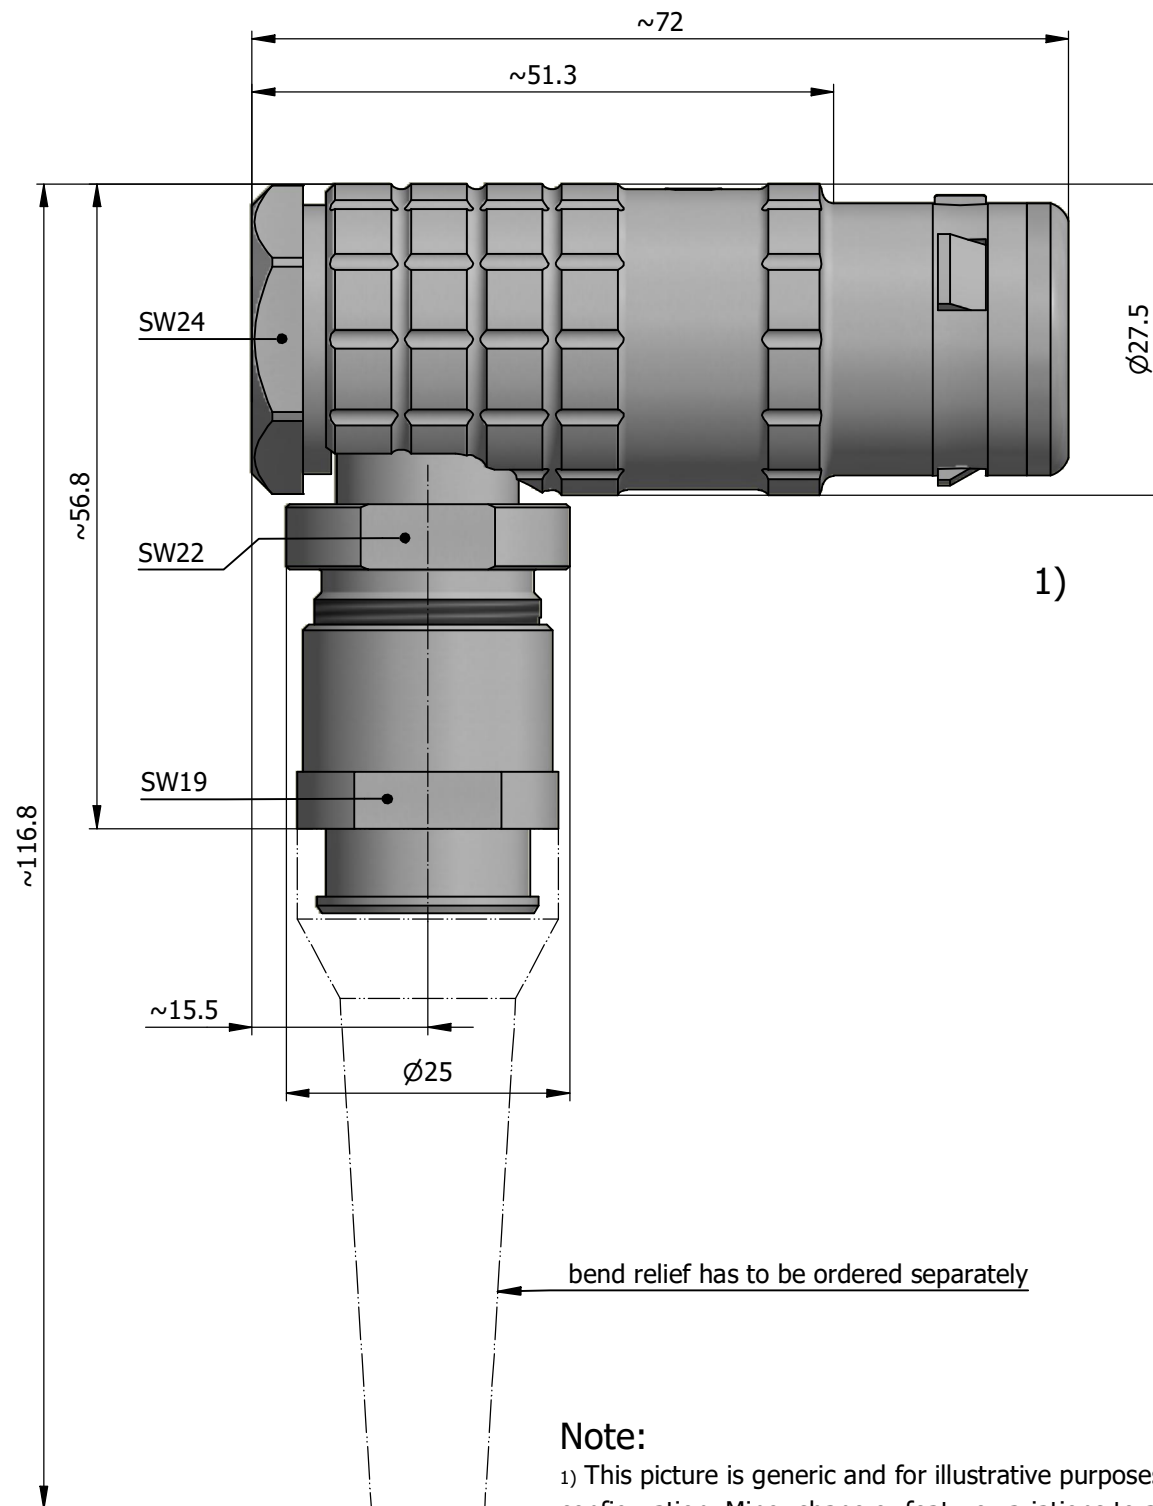

All dimensions are in millimeters (mm)

Alignment Key
Front View

Insert Configuration
Rear View

Note:

1) This picture is generic and for illustrative purposes only, and may show different keying, materials, colour, finish, and contact configuration. Minor shape or feature variations to actual item may be present.

All additional information are documented on the datasheet (See below link or QR Code)
www.lemo.com/pdf/FHG.4K.324.CLAC10Z.pdf

Model	Alignment Key	Series	Insert Config.	Housing	Insulator	Contact	Collet Type	Cable Ø	Variant
FHG	.4K	.324	.CLAC10Z						