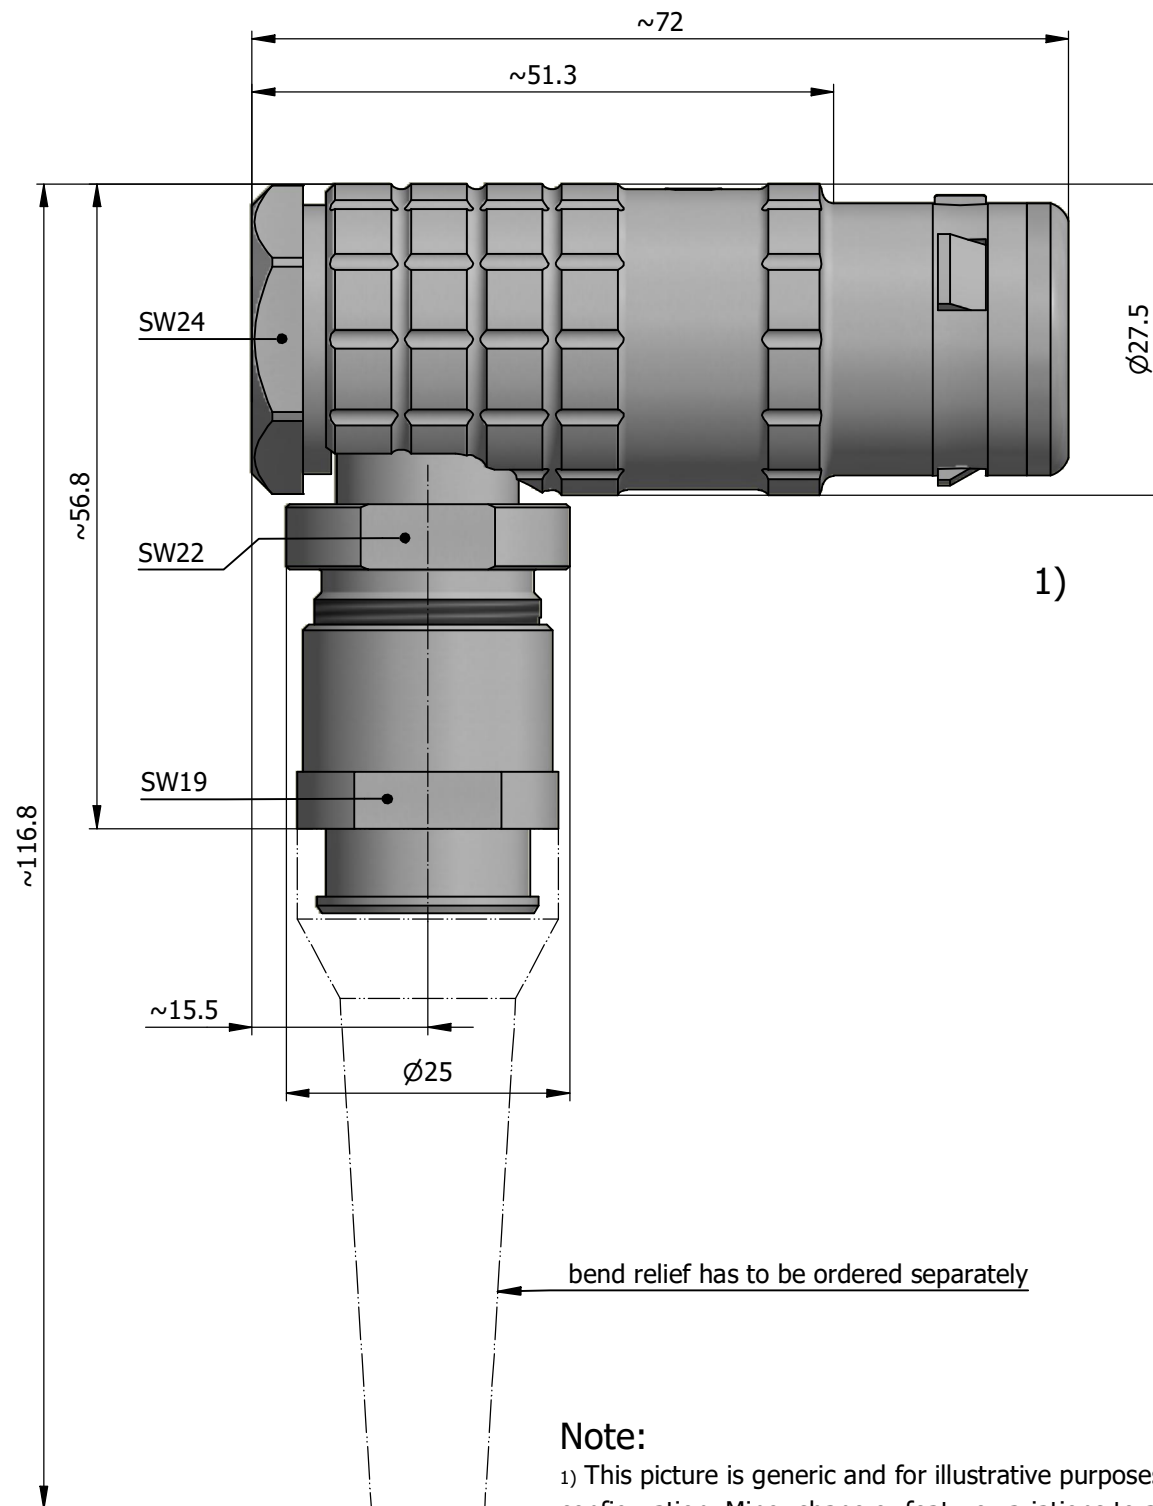

All dimensions are in millimeters (mm)

Alignment Key
Front View

Insert Configuration
Rear View

Note:

1) This picture is generic and for illustrative purposes only, and may show different keying, materials, colour, finish, and contact configuration. Minor shape or feature variations to actual item may be present.

All additional information are documented on the datasheet (See below link or QR Code)
www.lemo.com/pdf/FHG.4K.324.CLAC15Z.pdf

Model	Alignment Key	Series	Insert Config.	Housing	Insulator	Contact	Collet Type	Cable Ø	Variant
FHG	.4K	.324	.CLAC	15Z					