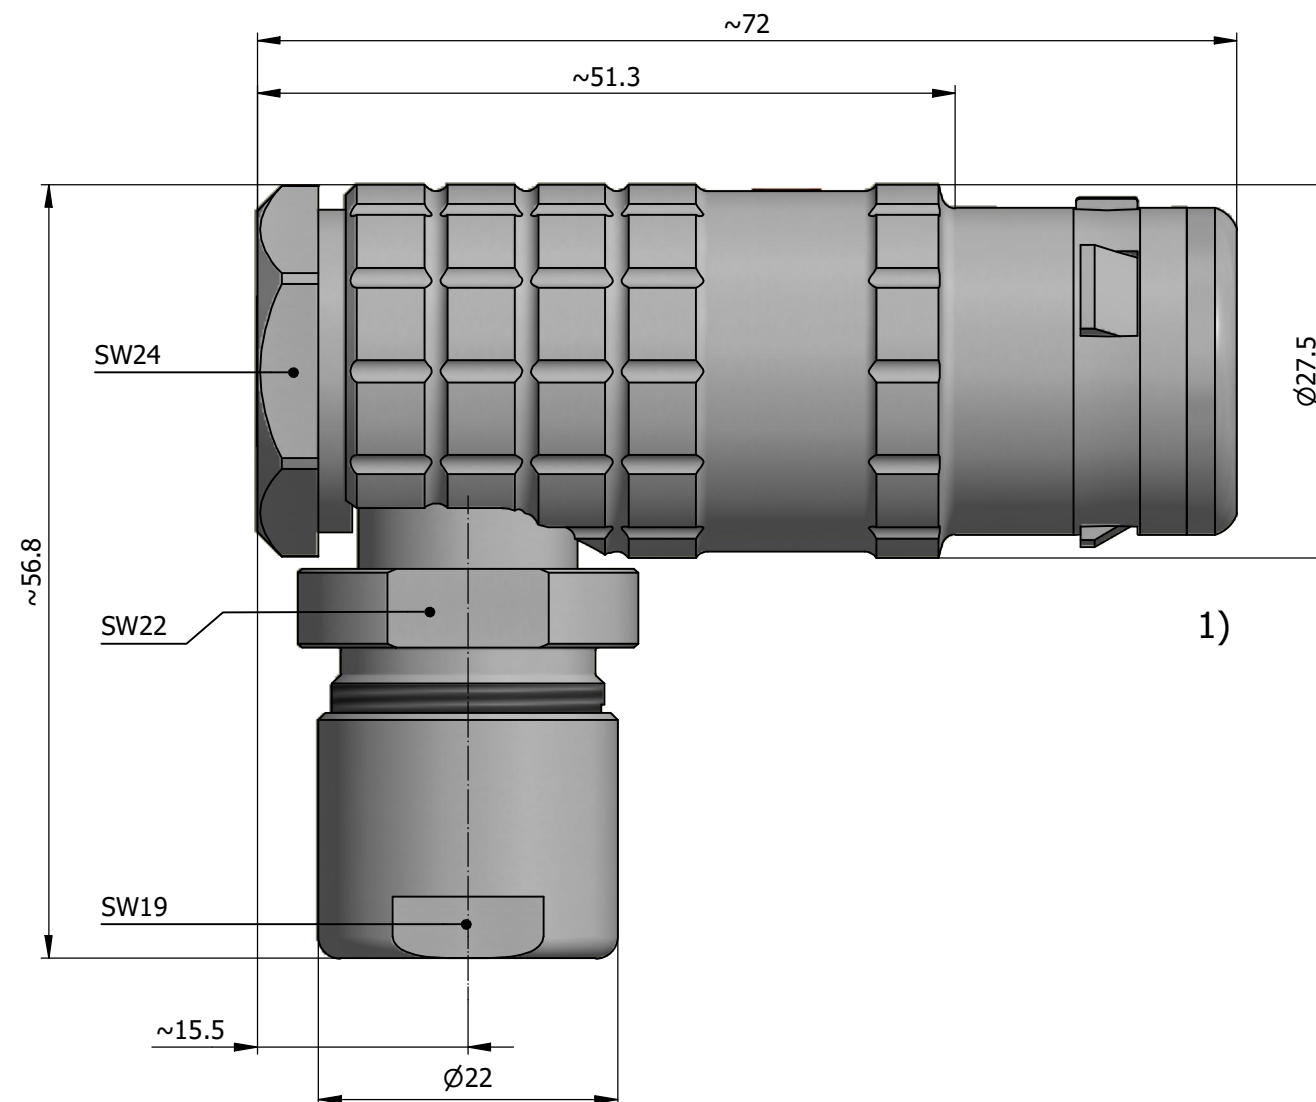

All dimensions are in millimeters (mm)

Alignment Key
Front View

Insert Configuration
Rear View

Note:

1) This picture is generic and for illustrative purposes only, and may show different keying, materials, colour, finish, and contact configuration. Minor shape or feature variations to actual item may be present.

All additional information are documented on the datasheet (See below link or QR Code)
www.lemo.com/pdf/FHG.4K.340.CLAC65.pdf

Model Alignment Key Series Insert Config. Housing Insulator Contact Collet Type Cable Ø Variant
FHG.4K.340.CLAC65