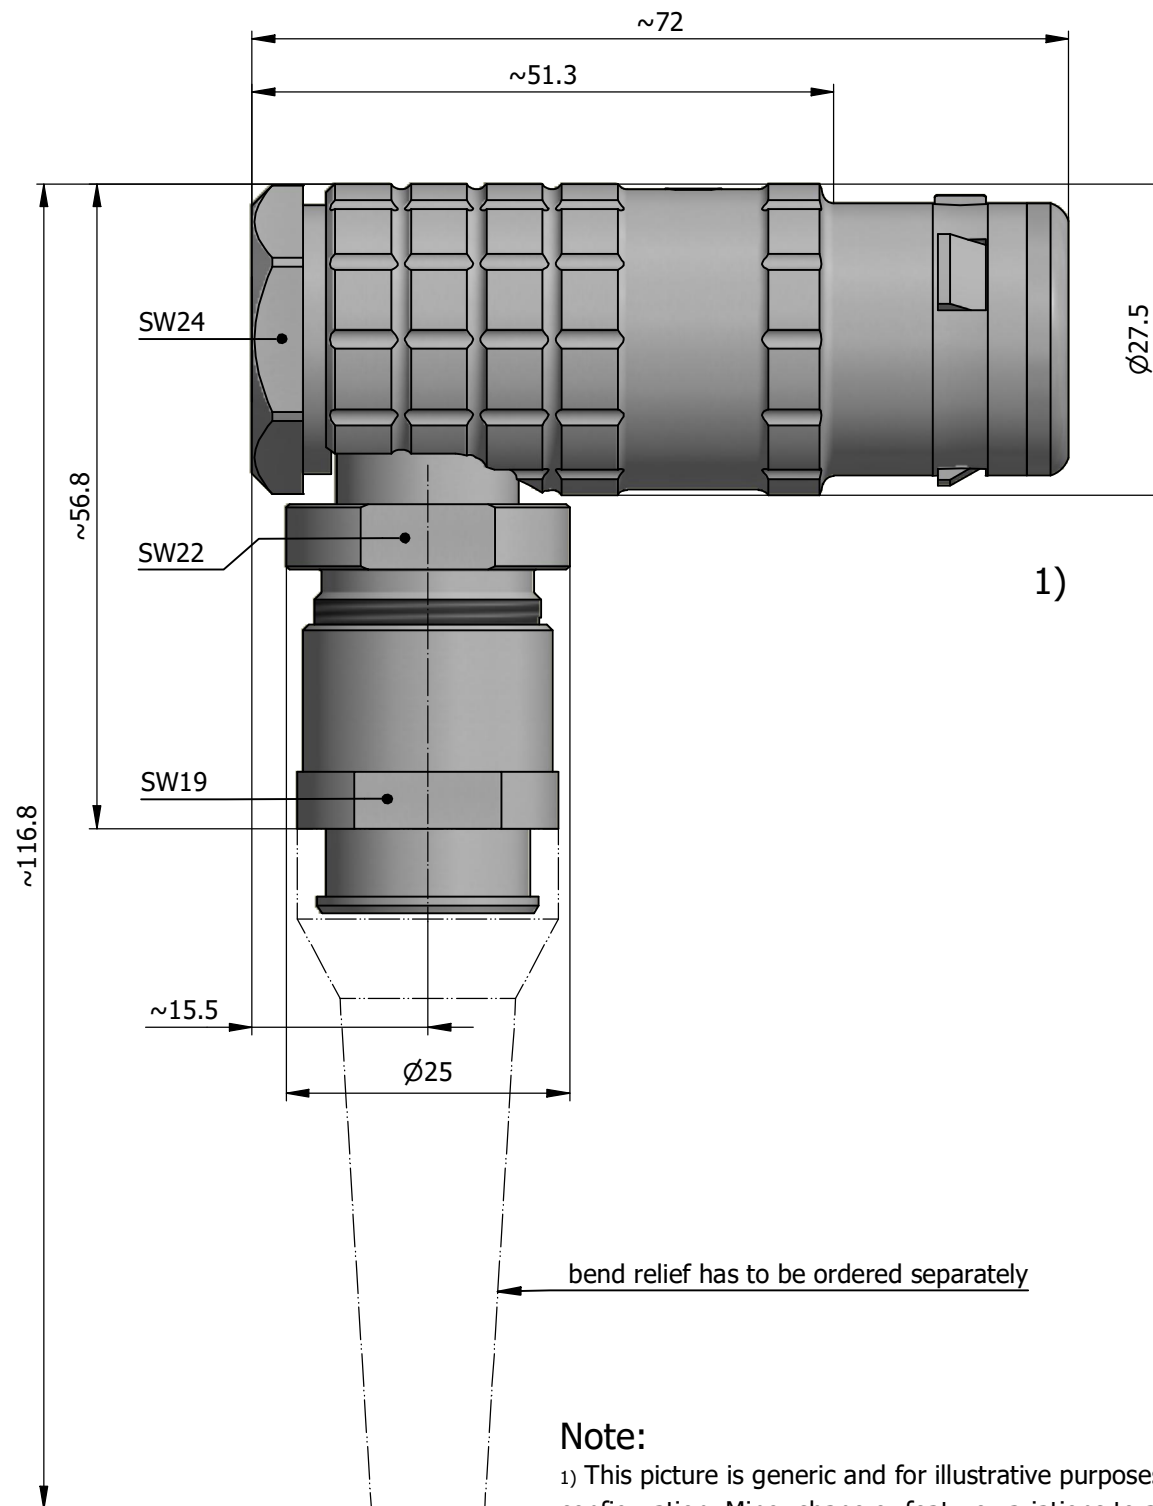

All dimensions are in millimeters (mm)

Alignment Key
Front View

Insert Configuration
Rear View

Note:

1) This picture is generic and for illustrative purposes only, and may show different keying, materials, colour, finish, and contact configuration. Minor shape or feature variations to actual item may be present.

All additional information are documented on the datasheet (See below link or QR Code)
www.lemo.com/pdf/FHG.4K.806.CLAC87Z.pdf

Model	Alignment Key	Series	Insert Config.	Housing	Insulator	Contact	Collet Type	Cable Ø	Variant
FHG		4K							
.806.CLAC87Z									