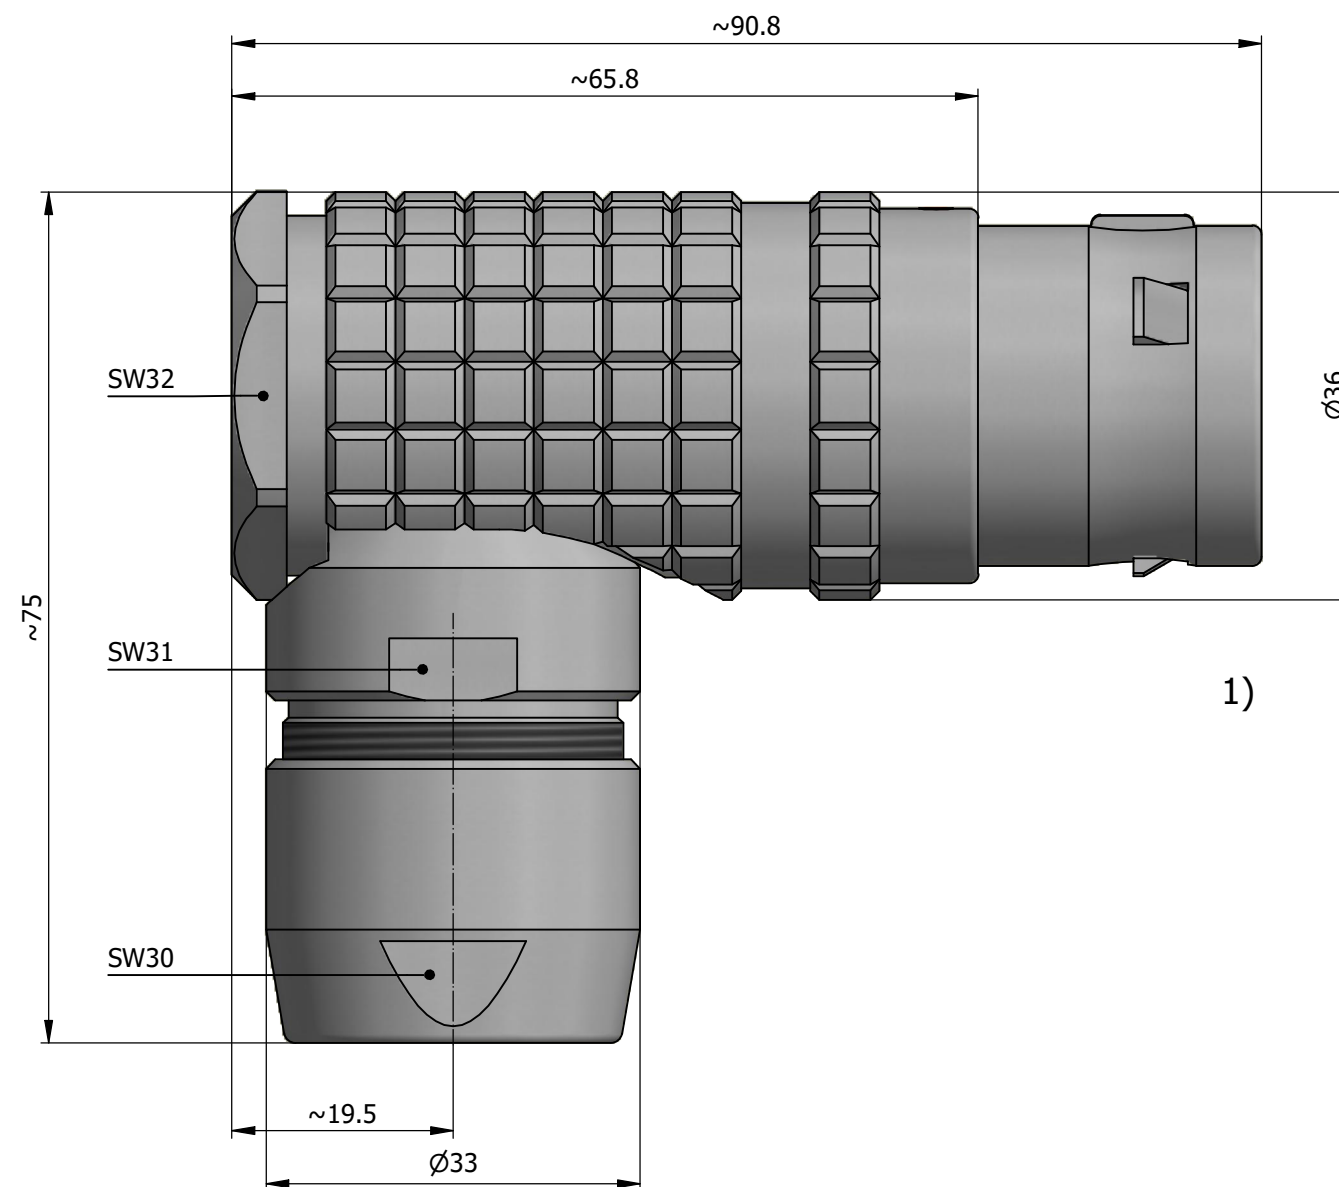

All dimensions are in millimeters (mm)

Alignment Key
Front View

Insert Configuration
Rear View

Note:

1) This picture is generic and for illustrative purposes only, and may show different keying, materials, colour, finish, and contact configuration. Minor shape or feature variations to actual item may be present.

All additional information are documented on the datasheet (See below link or QR Code)
www.lemo.com/pdf/FHG.5B.310.CLAD17.pdf

Model Alignment Key Series Insert Config. Housing Insulator Contact Collet Type Cable Ø Variant
FHG.5B.310.CLAD17