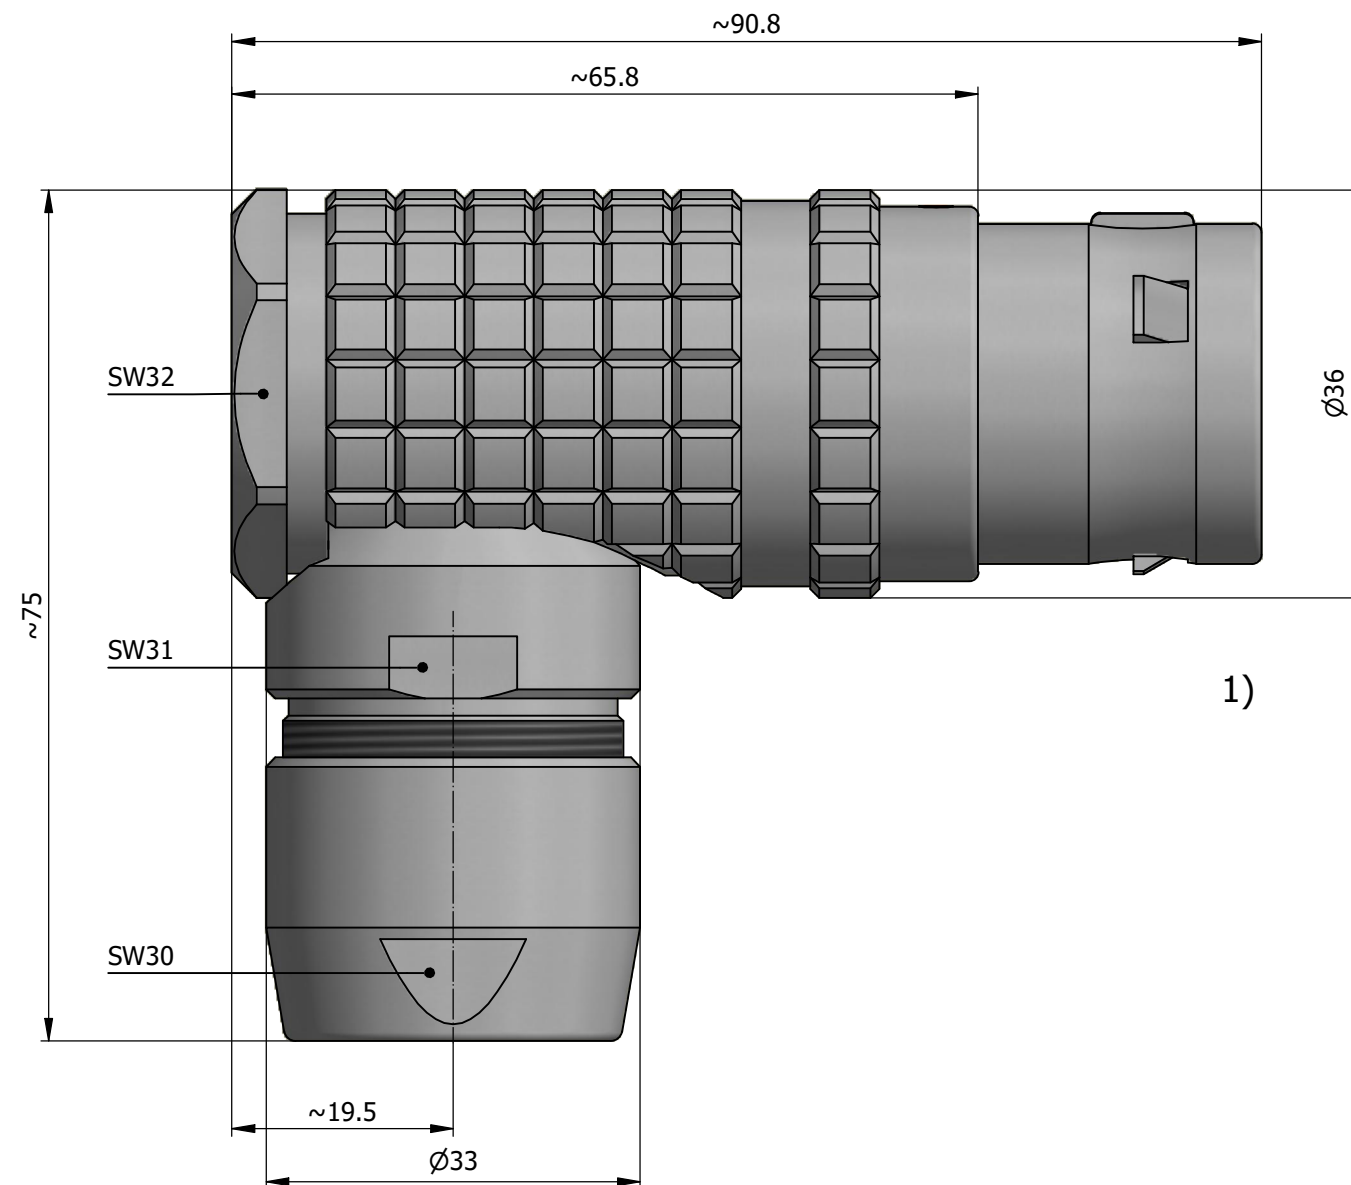

All dimensions are in millimeters (mm)

Alignment Key
Front View

Insert Configuration
Rear View

Note:

1) This picture is generic and for illustrative purposes only, and may show different keying, materials, colour, finish, and contact configuration. Minor shape or feature variations to actual item may be present.

All additional information are documented on the datasheet (See below link or QR Code)
www.lemo.com/pdf/FHG.5B.314.CLAD15.pdf

Model	Alignment Key	Series	Insert Config.	Housing	Insulator	Contact	Collet Type	Cable Ø	Variant
FHG		5B							
FHG.5B.314.CLAD15									