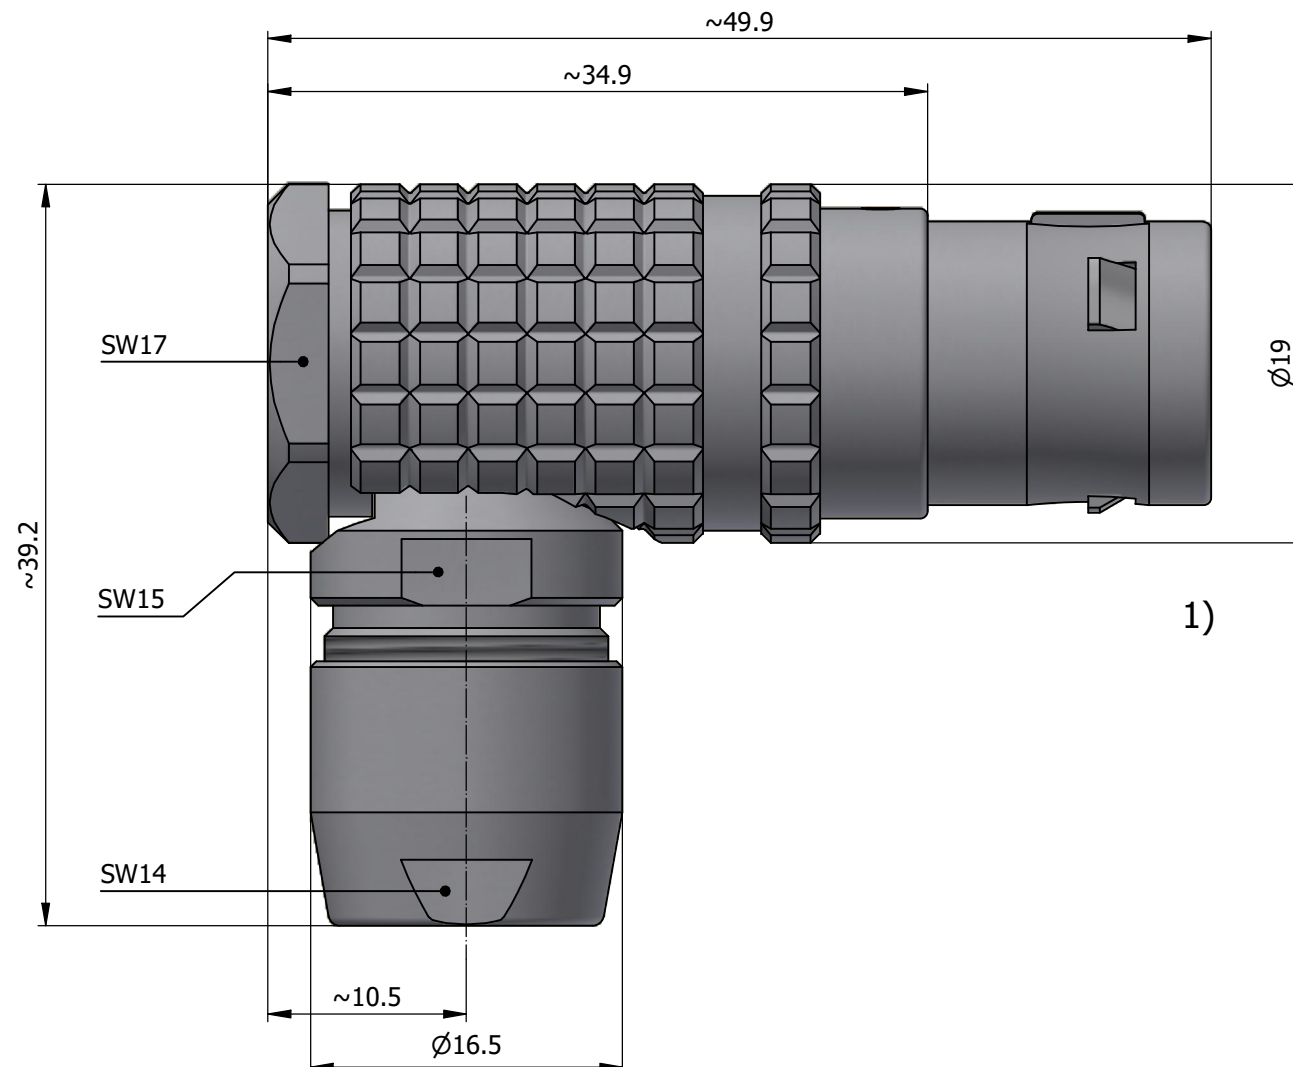

All dimensions are in millimeters (mm)

Alignment Key
Front View

Insert Configuration
Rear View

Note:

1) This picture is generic and for illustrative purposes only, and may show different keying, materials, colour, finish, and contact configuration. Minor shape or feature variations to actual item may be present.

All additional information are documented on the datasheet (See below link or QR Code)
www.lemo.com/pdf/FHJ.3B.306.CLLD10.pdf

Model	Alignment Key	Series	Insert Config.	Housing	Insulator	Contact	Collet Type	Cable Ø	Variant
FHJ		3B							
.306.CLLD10									