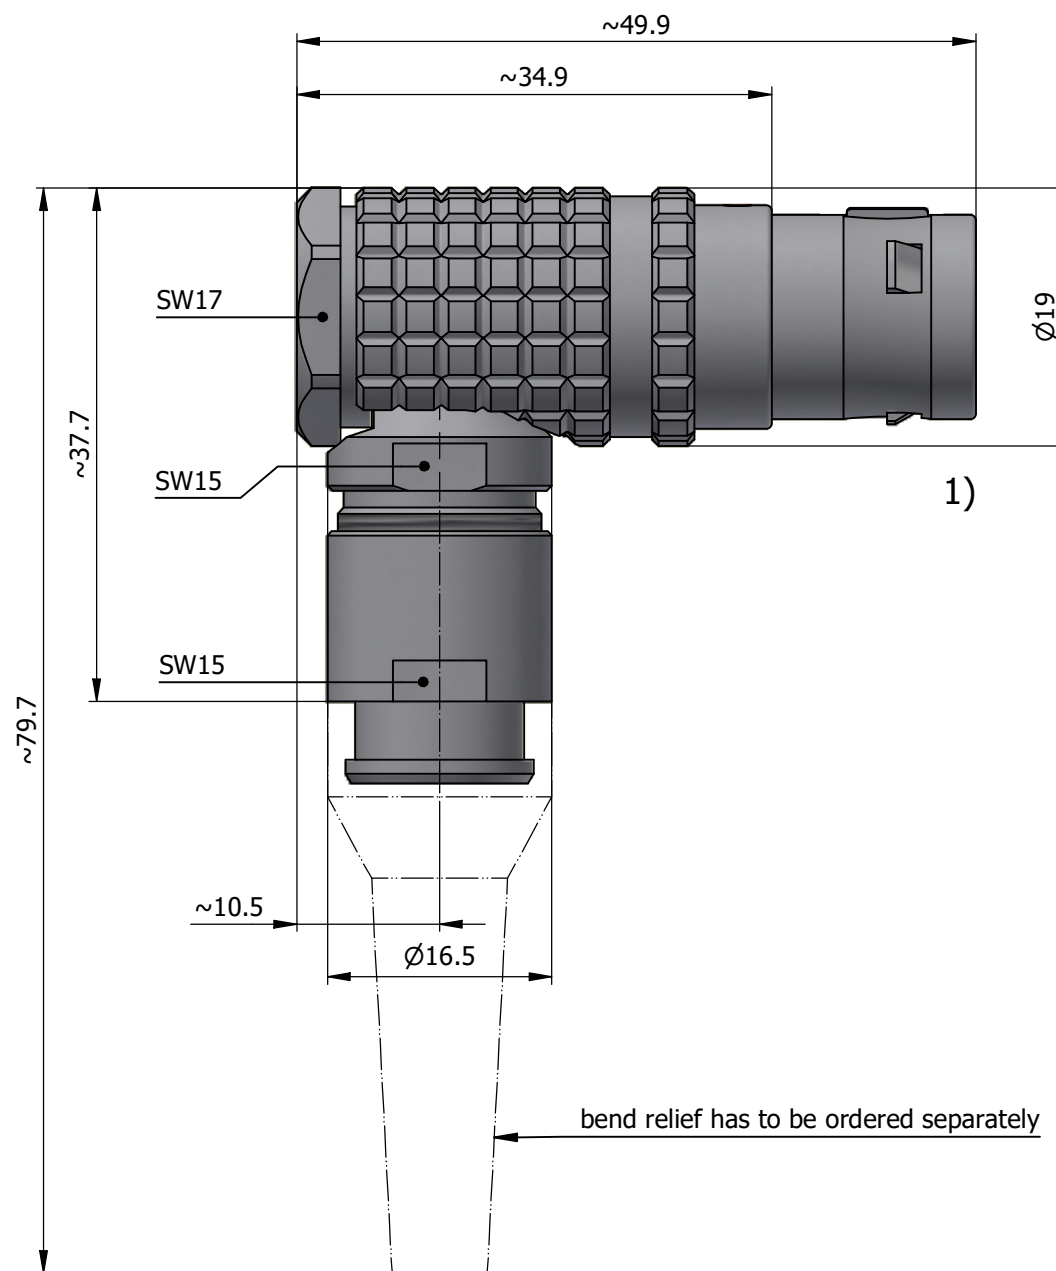

All dimensions are in millimeters (mm)

Alignment Key
Front View

Insert Configuration
Rear View

Note:

1) This picture is generic and for illustrative purposes only, and may show different keying, materials, colour, finish, and contact configuration. Minor shape or feature variations to actual item may be present.

All additional information are documented on the datasheet (See below link or QR Code)
www.lemo.com/pdf/FHJ.3B.306.CLLD11Z.pdf

Model	Alignment Key	Series	Insert Config.	Housing	Insulator	Contact	Collet Type	Cable Ø	Variant
FHJ		.3B	.306				CLLD11Z		