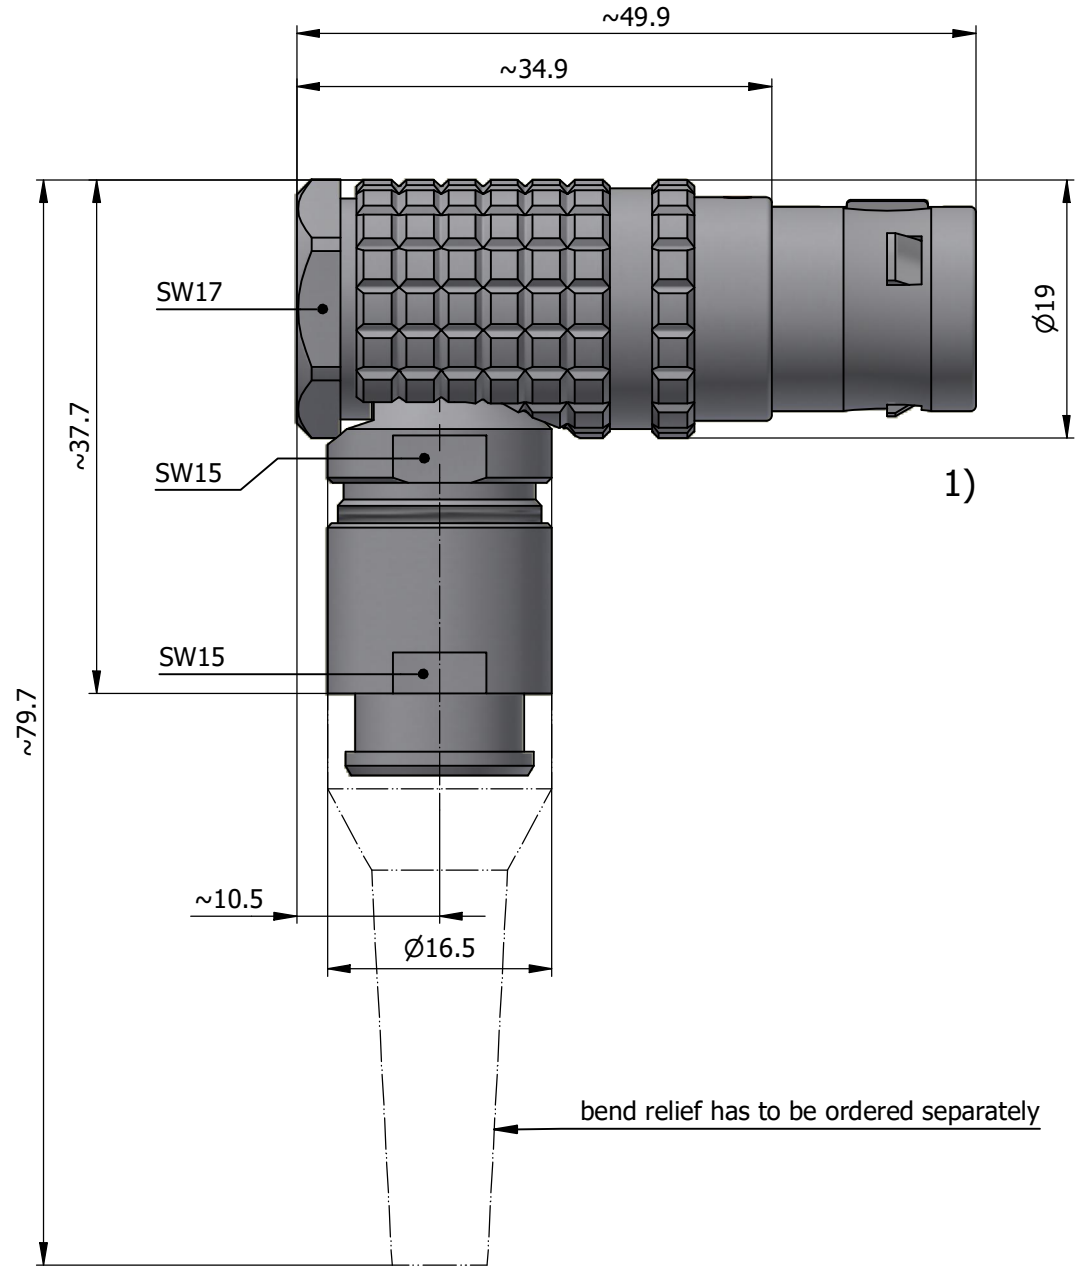

All dimensions are in millimeters (mm)

Alignment Key
Front View

Insert Configuration
Rear View

Note:

1) This picture is generic and for illustrative purposes only, and may show different keying, materials, colour, finish, and contact configuration. Minor shape or feature variations to actual item may be present.

All additional information are documented on the datasheet (See below link or QR Code)
www.lemo.com/pdf/FHJ.3B.307.CLLD11Z.pdf

Model	Alignment Key	Series	Insert Config.	Housing	Insulator	Contact	Collet Type	Cable Ø	Variant
FHJ		3B					CLLD11Z		

<p>Datasheet</p>	<p>Elbow (90°) plug with cable collet for bend relief</p> <p>Series 3B</p>		<p>Drawn 17.12.2024 MARI/MARI</p>
	<p>LEMO LEMO SA Chemin des Champs-Courbes 28 1024 Ecublens - SWITZERLAND</p>		<p>Checked 17.12.2024 OBAR</p>
	<p>Tel. (+41 21) 695 16 00 email : info@lemo.com www.lemo.com</p>		<p>Modified 00 17.12.2024/MARI</p>
	<p>CD</p>		<p>DO NOT SCALE DRAWING</p>
<p>FHJ.3B.307.CLLD11Z</p>			