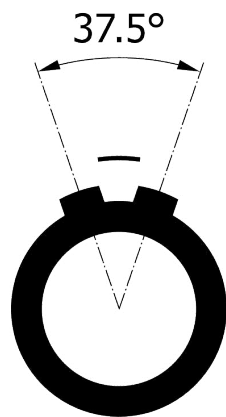

All dimensions are in millimeters (mm)

Alignment Key
Front View

Insert Configuration
Rear View

Note:

1) This picture is generic and for illustrative purposes only, and may show different keying, materials, colour, finish, and contact configuration. Minor shape or feature variations to actual item may be present.