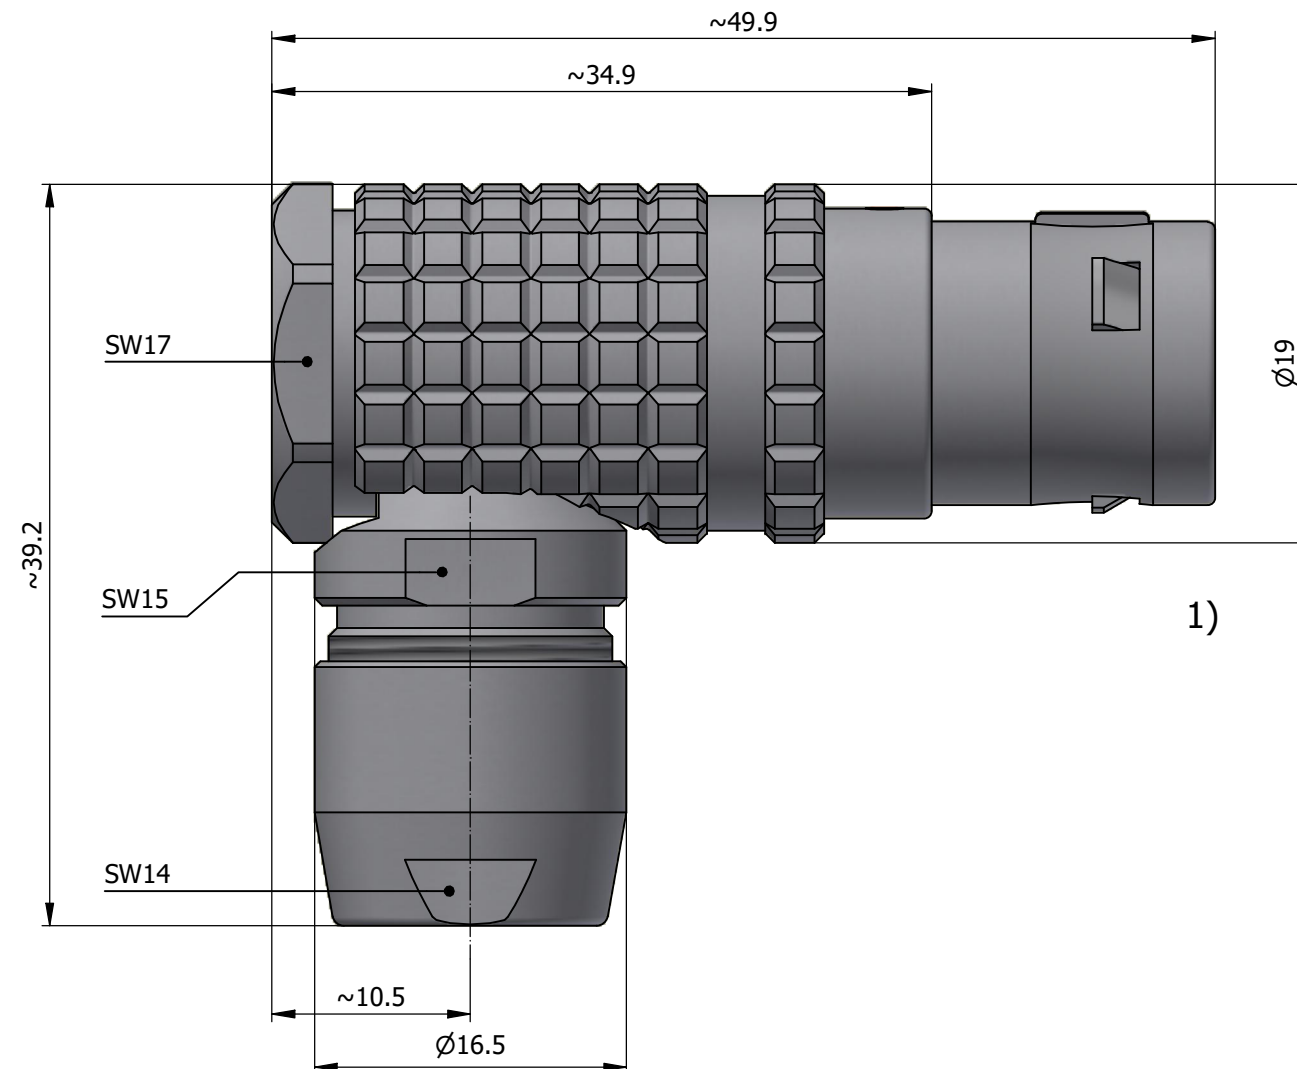

All dimensions are in millimeters (mm)

Alignment Key
Front View

Insert Configuration
Rear View

Note:

1) This picture is generic and for illustrative purposes only, and may show different keying, materials, colour, finish, and contact configuration. Minor shape or feature variations to actual item may be present.

All additional information are documented on the datasheet (See below link or QR Code)
www.lemo.com/pdf/FHJ.3B.307.CLLD82.pdf

Model	Alignment Key	Series	Insert Config.	Housing	Insulator	Contact	Collet Type	Cable Ø	Variant
FHJ		3B							
.307.CLLD82									