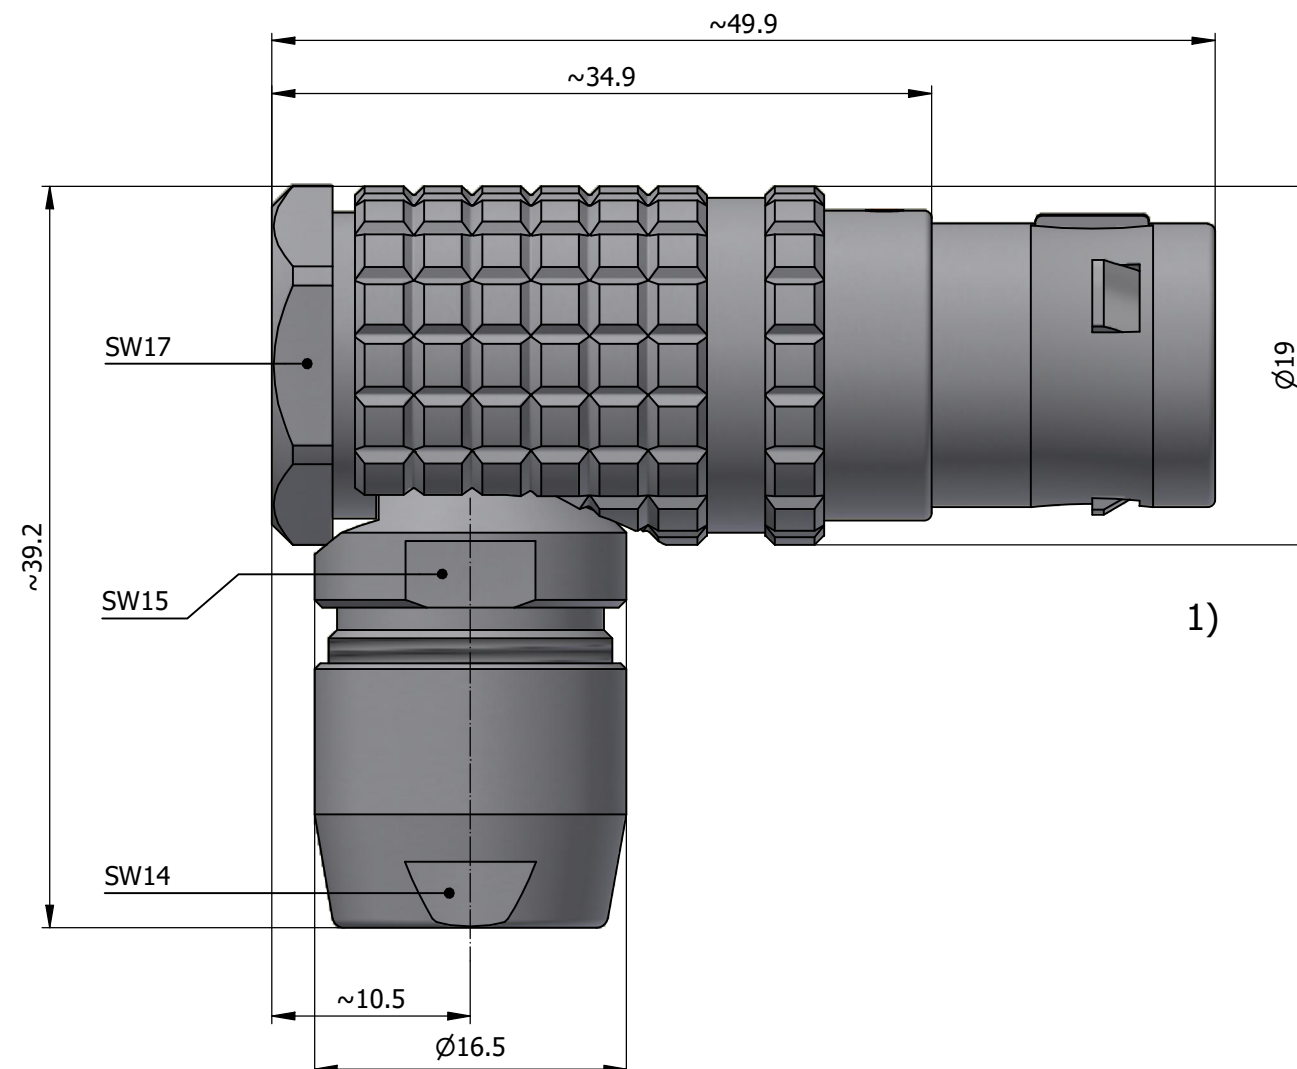

All dimensions are in millimeters (mm)

Alignment Key  
Front View

Insert Configuration  
Rear View

**Note:**

1) This picture is generic and for illustrative purposes only, and may show different keying, materials, colour, finish, and contact configuration. Minor shape or feature variations to actual item may be present.

All additional information are documented on the datasheet (See below link or QR Code)  
[www.lemo.com/pdf/FHJ.3B.307.CLLD92.pdf](http://www.lemo.com/pdf/FHJ.3B.307.CLLD92.pdf)

Model	Alignment Key	Series	Insert Config.	Housing	Insulator	Contact	Collet Type	Cable Ø	Variant
FHJ		3B							
CLLD92									