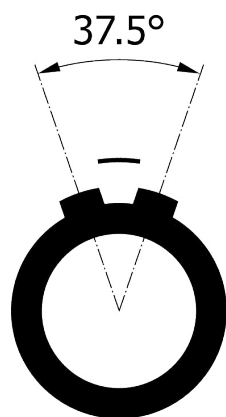

All dimensions are in millimeters (mm)

Alignment Key  
Front View

Insert Configuration  
Rear View

**Note:**

1) This picture is generic and for illustrative purposes only, and may show different keying, materials, colour, finish, and contact configuration. Minor shape or feature variations to actual item may be present.