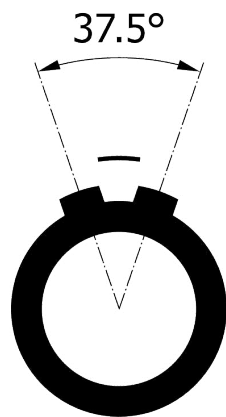

All dimensions are in millimeters (mm)

Alignment Key  
Front View

Insert Configuration  
Rear View

**Note:**

1) This picture is generic and for illustrative purposes only, and may show different keying, materials, colour, finish, and contact configuration. Minor shape or feature variations to actual item may be present.

All additional information are documented on the datasheet (See below link or QR Code)  
[www.lemo.com/pdf/FHJ.3B.308.CLLD10Z.pdf](http://www.lemo.com/pdf/FHJ.3B.308.CLLD10Z.pdf)

Model	Alignment Key	Series	Insert Config.	Housing	Insulator	Contact	Collet Type	Cable Ø	Variant
FHJ		3B	308	CLLD			10Z		