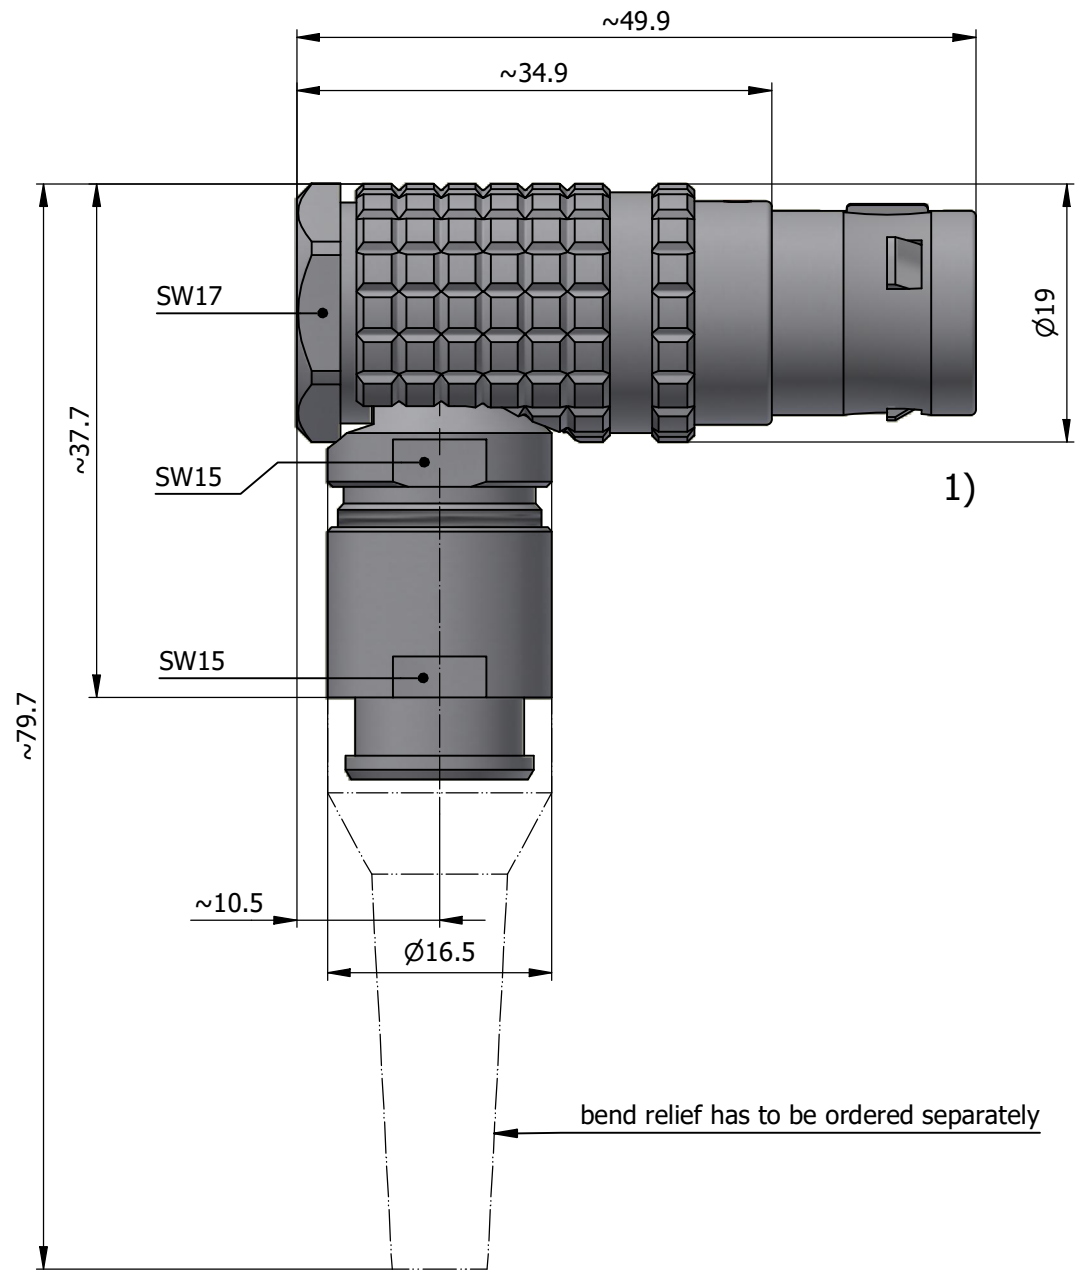

All dimensions are in millimeters (mm)

Alignment Key  
Front View

Insert Configuration  
Rear View

**Note:**

1) This picture is generic and for illustrative purposes only, and may show different keying, materials, colour, finish, and contact configuration. Minor shape or feature variations to actual item may be present.

All additional information are documented on the datasheet (See below link or QR Code)  
[www.lemo.com/pdf/FHJ.3B.308.CLLD10Z.pdf](http://www.lemo.com/pdf/FHJ.3B.308.CLLD10Z.pdf)

Model	Alignment Key	Series	Insert Config.	Housing	Insulator	Contact	Collet Type	Cable Ø	Variant
FHJ		3B	308	CLLD			10Z		