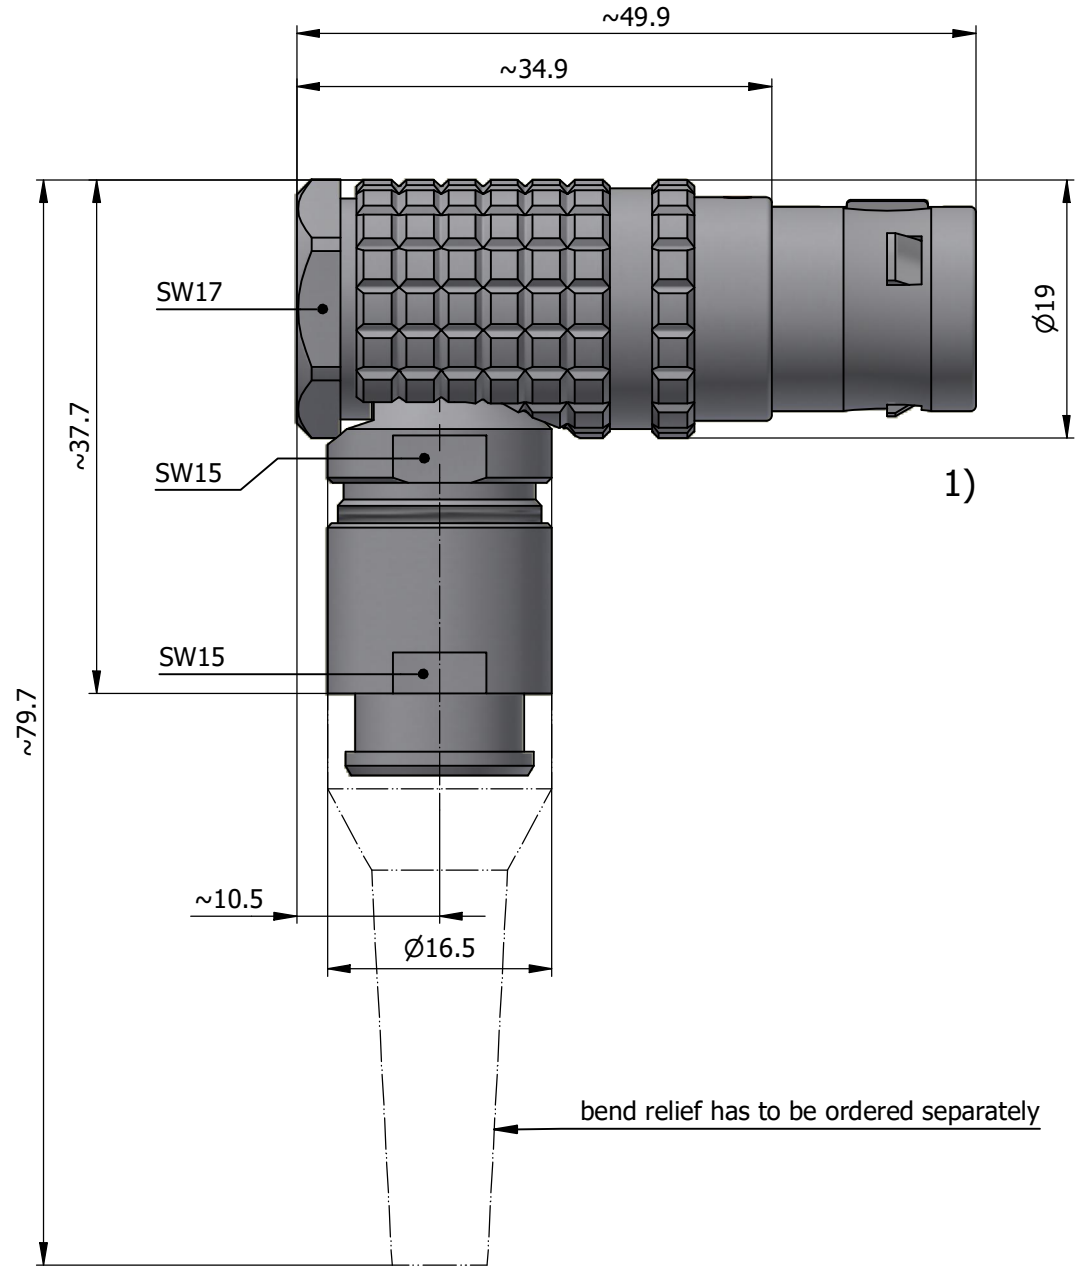

All dimensions are in millimeters (mm)

Alignment Key
Front View

Insert Configuration
Rear View

Note:

1) This picture is generic and for illustrative purposes only, and may show different keying, materials, colour, finish, and contact configuration. Minor shape or feature variations to actual item may be present.

All additional information are documented on the datasheet (See below link or QR Code)
www.lemo.com/pdf/FHJ.3B.314.CYZD92Z.pdf

Model	Alignment Key	Series	Insert Config.	Housing	Insulator	Contact	Collet Type	Cable Ø	Variant
FHJ		.3B	.314				CYZD92Z		

<p>Datasheet</p>	<p>Elbow (90°) plug with cable collet for bend relief</p> <p>Series 3B</p>		<p>Drawn 17.12.2024 MARI/MARI</p>
	<p>LEMO SA Chemin des Champs-Courbes 28 1024 Ecublens - SWITZERLAND</p>		<p>Checked 17.12.2024 OBAR</p>
	<p>Tel. (+41 21) 695 16 00 email : info@lemo.com www.lemo.com</p>		<p>Modified 00 17.12.2024/MARI</p>
	<p>CD</p>		<p>DO NOT SCALE DRAWING</p>
<p>FHJ.3B.314.CYZD92Z</p>			