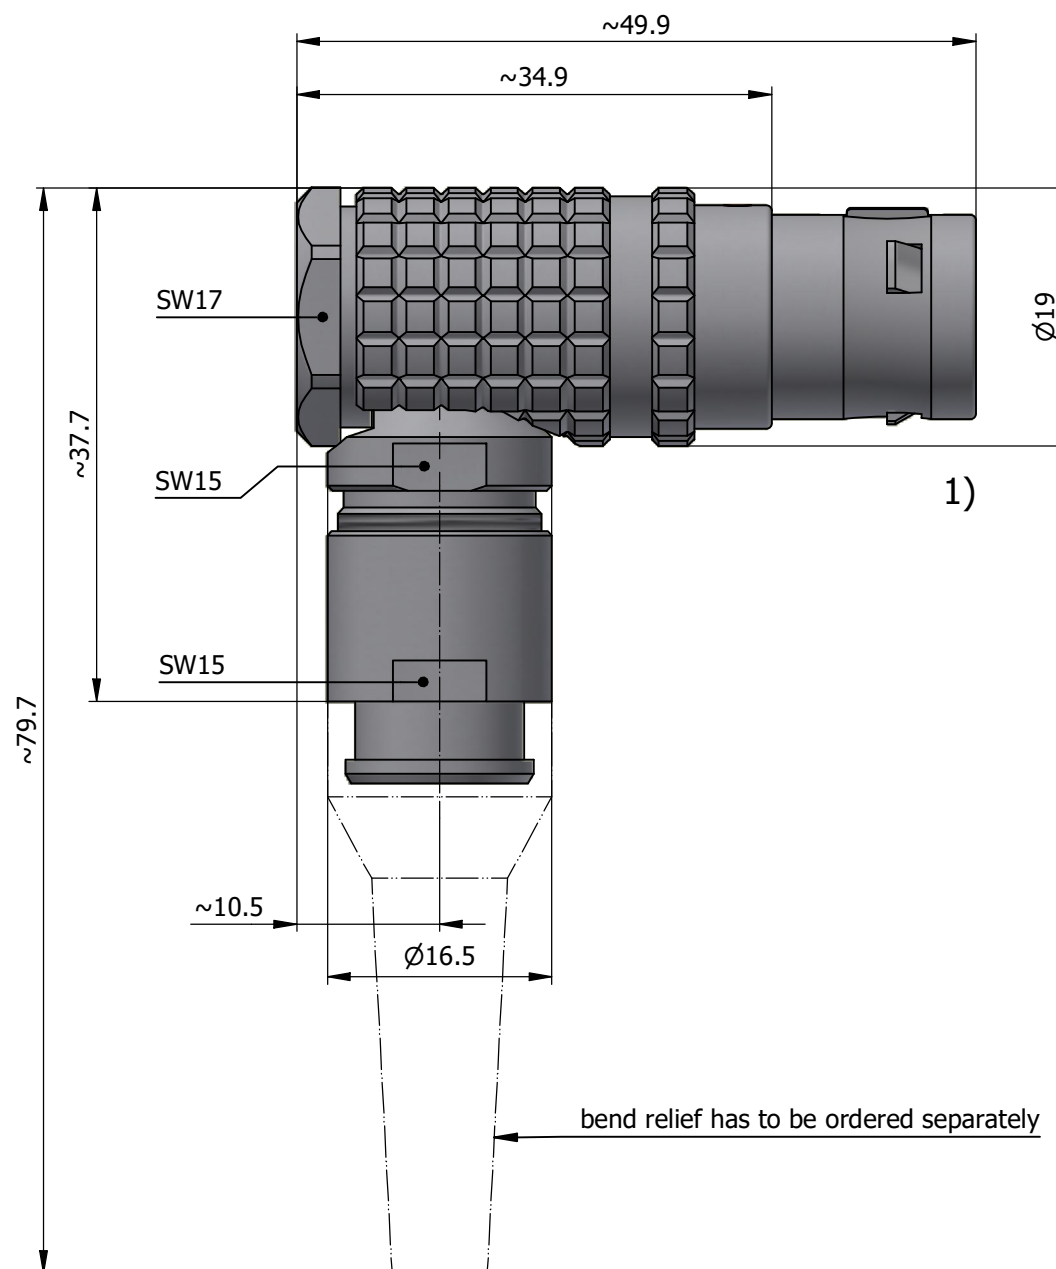

All dimensions are in millimeters (mm)

Alignment Key
Front View

Insert Configuration
Rear View

Note:

1) This picture is generic and for illustrative purposes only, and may show different keying, materials, colour, finish, and contact configuration. Minor shape or feature variations to actual item may be present.

All additional information are documented on the datasheet (See below link or QR Code)
www.lemo.com/pdf/FHJ.3B.324.CLLD10Z.pdf

Model	Alignment Key	Series	Insert Config.	Housing	Insulator	Contact	Collet Type	Cable Ø	Variant
FHJ		.3B	.324						CLLD10Z