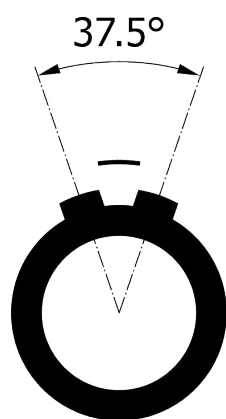

All dimensions are in millimeters (mm)

Alignment Key
Front View

Insert Configuration
Rear View

Note:

1) This picture is generic and for illustrative purposes only, and may show different keying, materials, colour, finish, and contact configuration. Minor shape or feature variations to actual item may be present.