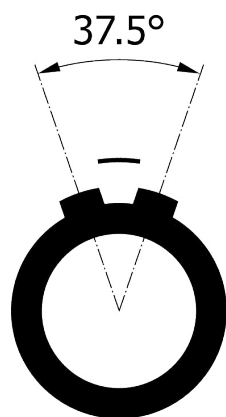

All dimensions are in millimeters (mm)

Alignment Key
Front View

Insert Configuration
Rear View

Note:

1) This picture is generic and for illustrative purposes only, and may show different keying, materials, colour, finish, and contact configuration. Minor shape or feature variations to actual item may be present.