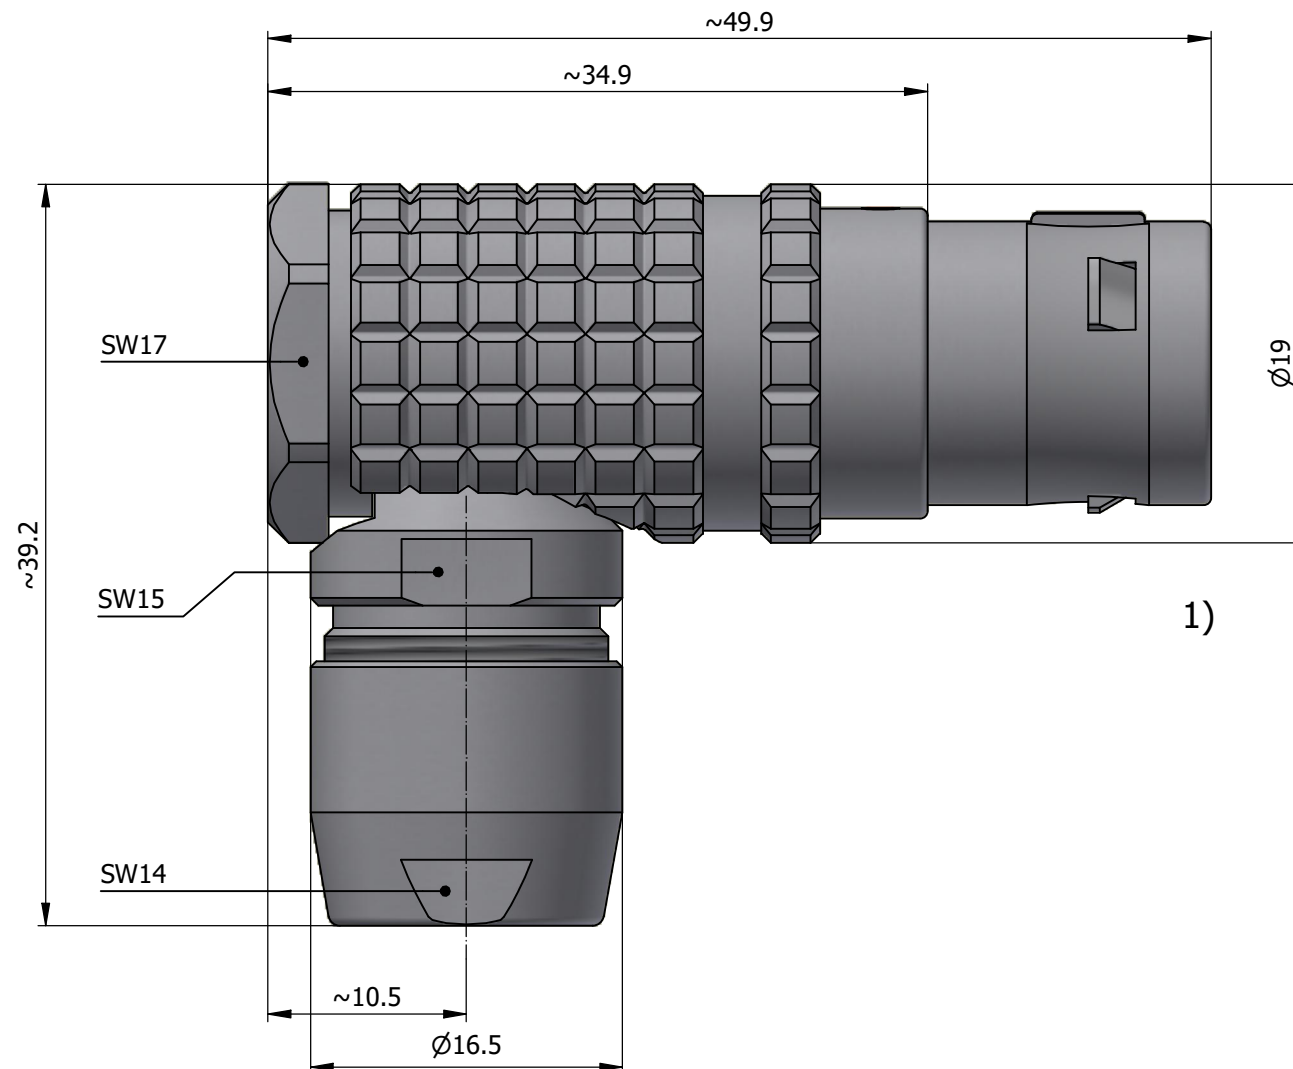

All dimensions are in millimeters (mm)

Alignment Key
Front View

Insert Configuration
Rear View

Note:

1) This picture is generic and for illustrative purposes only, and may show different keying, materials, colour, finish, and contact configuration. Minor shape or feature variations to actual item may be present.

All additional information are documented on the datasheet (See below link or QR Code)
www.lemo.com/pdf/FHJ.3B.326.CLLD12.pdf

Model	Alignment Key	Series	Insert Config.	Housing	Insulator	Contact	Collet Type	Cable Ø	Variant
FHJ		.3B	.326	.CLLD			12		